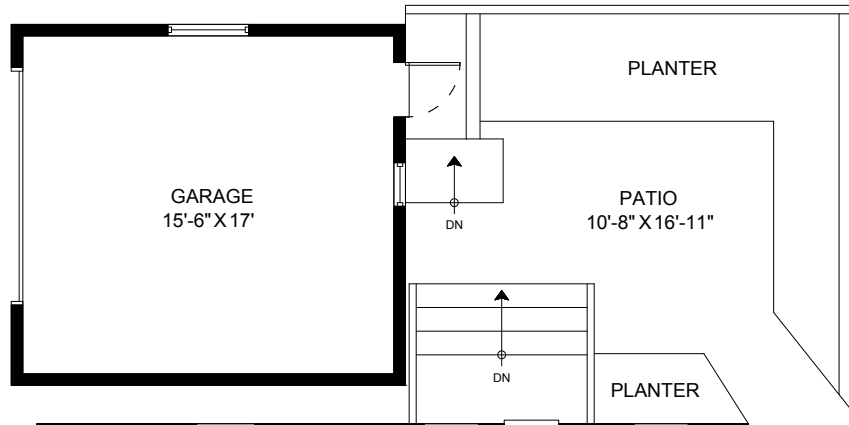

430 Princess Avenue Vancouver, BC

Rick Stonehouse PREC*
Dwayne Launt PREC*
Shaun Gregory PREC*
Krystian Thomas

Main Floor	718 SQ.FT.
Upper Floor	493 SQ.FT.
Top Floor	187 SQ.FT.
Total	1398 SQ.FT.

Patio	133 SQ.FT.
Porch	56 SQ.FT.
Porch	21 SQ.FT.
Garage	300 SQ.FT.
Total Extras	510 SQ.FT.

Crawl Space	695 SQ.FT.
Restricted Headroom	246 SQ.FT.

Top Floor: 187 Sq.Ft.
Ceiling Height: 7'

Upper Floor: 493 Sq.Ft.
Ceiling Height: 8'-9"

Main Floor: 718 Sq.Ft.
Ceiling Height: 9'