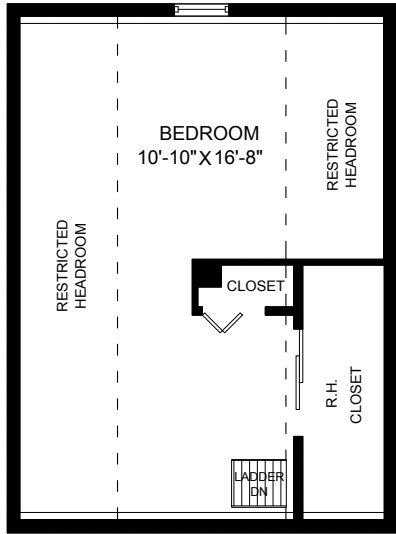

430 Princess Avenue Vancouver, BC

Rick Stonehouse PREC*
Dwayne Launt PREC*
Shaun Gregory PREC*
Krystian Thomas

Main Floor	718 SQ.FT.
Upper Floor	493 SQ.FT.
Top Floor	187 SQ.FT.
Total	1398 SQ.FT.

Patio	133 SQ.FT.
Porch	56 SQ.FT.
Porch	21 SQ.FT.
Garage	300 SQ.FT.
Total Extras	510 SQ.FT.

Crawl Space	695 SQ.FT.
Restricted Headroom	246 SQ.FT.

Top Floor: 187 Sq.Ft.
Ceiling Height: 7'

Upper Floor: 493 Sq.Ft.
Ceiling Height: 8'-9"

Main Floor: 718 Sq.Ft.
Ceiling Height: 9'