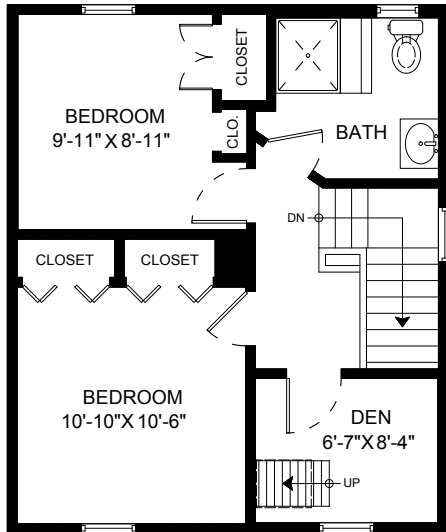

430 Princess Avenue Vancouver, BC

Rick Stonehouse PREC*
Dwayne Launt PREC*
Shaun Gregory PREC*
Krystian Thomas

Main Floor	718 SQ.FT.
Upper Floor	493 SQ.FT.
Top Floor	187 SQ.FT.
Total	1398 SQ.FT.

Patio	133 SQ.FT.
Porch	56 SQ.FT.
Porch	21 SQ.FT.
Garage	300 SQ.FT.
Total Extras	510 SQ.FT.

Crawl Space	695 SQ.FT.
Restricted Headroom	246 SQ.FT.

Top Floor: 187 Sq.Ft.
Ceiling Height: 7'

Upper Floor: 493 Sq.Ft.
Ceiling Height: 8'-9"

Main Floor: 718 Sq.Ft.
Ceiling Height: 9'