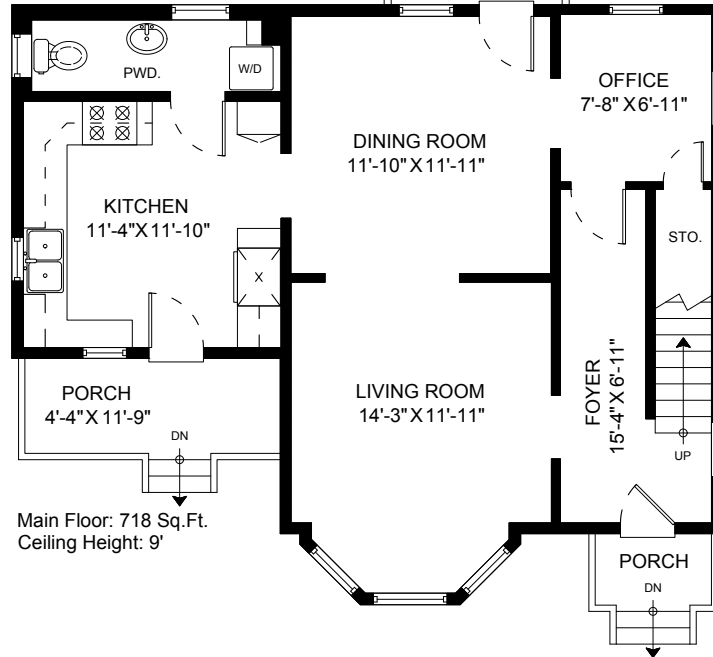

430 Princess Avenue Vancouver, BC

Rick Stonehouse PREC*
Dwayne Launt PREC*
Shaun Gregory PREC*
Krystian Thomas

Main Floor	718 SQ.FT.
Upper Floor	493 SQ.FT.
Top Floor	187 SQ.FT.
Total	1398 SQ.FT.

Patio	133 SQ.FT.
Porch	56 SQ.FT.
Porch	21 SQ.FT.
Garage	300 SQ.FT.
Total Extras	510 SQ.FT.

Crawl Space	695 SQ.FT.
Restricted Headroom	246 SQ.FT.

Top Floor: 187 Sq.Ft.
Ceiling Height: 7'

Upper Floor: 493 Sq.Ft.
Ceiling Height: 8'-9"

Main Floor: 718 Sq.Ft.
Ceiling Height: 9'