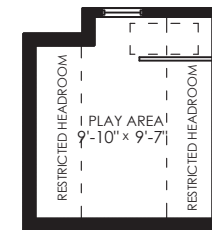

Rick Stonehouse PREC*
Dwayne Launt PREC*
Shaun Gregory PREC*
Krystian Thomas

1750 E 5 Ave.
Vancouver, BC

Main Floor	989 SQ.FT.
Upper Floor	879 SQ.FT.
Top Floor	59 SQ.FT.
Lower Floor	1059 SQ.FT.
Total	2986 SQ.FT.

Patio	140 SQ.FT.
Deck	110 SQ.FT.
Porch	35 SQ.FT.
Total Extras	285 SQ.FT.

Restricted Headroom 75 SQ.FT.

Ceiling Height: 5'-8"