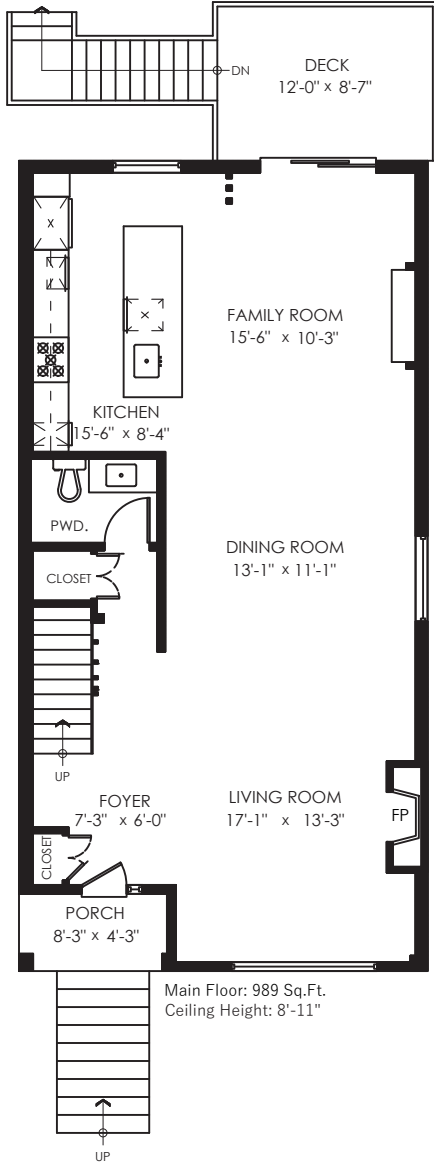

Rick Stonehouse PREC*
Dwayne Launt PREC*
Shaun Gregory PREC*
Krystian Thomas

1750 E 5 Ave.
Vancouver, BC

Main Floor	989 SQ.FT.
Upper Floor	879 SQ.FT.
Top Floor	59 SQ.FT.
Lower Floor	1059 SQ.FT.
Total	2986 SQ.FT.

Patio	140 SQ.FT.
Deck	110 SQ.FT.
Porch	35 SQ.FT.
Total Extras	285 SQ.FT.

Restricted Headroom 75 SQ.FT.

Ceiling Height: 5'-8"