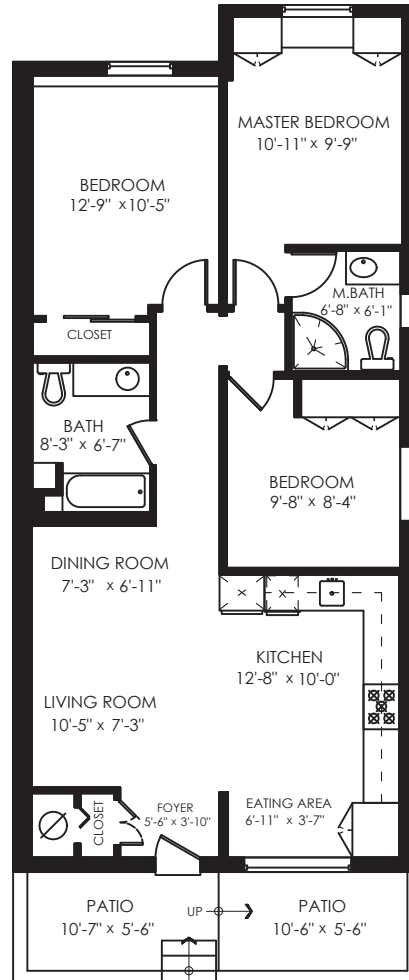

Rick Stonehouse PREC*
Dwayne Launt PREC*
Shaun Gregory PREC*
Krystian Thomas

1750 E 5 Ave.
Vancouver, BC

Main Floor	989 SQ.FT.
Upper Floor	879 SQ.FT.
Top Floor	59 SQ.FT.
Lower Floor	1059 SQ.FT.
Total	2986 SQ.FT.

Patio	140 SQ.FT.
Deck	110 SQ.FT.
Porch	35 SQ.FT.
Total Extras	285 SQ.FT.

Restricted Headroom 75 SQ.FT.

Ceiling Height: 5'-8"