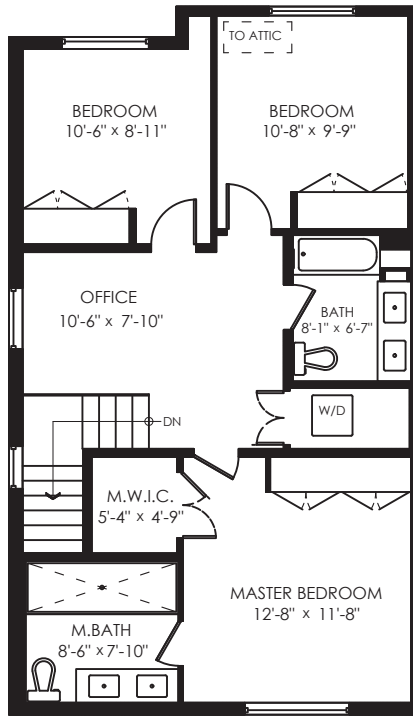

Rick Stonehouse PREC*
Dwayne Launt PREC*
Shaun Gregory PREC*
Krystian Thomas

1750 E 5 Ave.
Vancouver, BC

Main Floor	989 SQ.FT.
Upper Floor	879 SQ.FT.
Top Floor	59 SQ.FT.
Lower Floor	1059 SQ.FT.
Total	2986 SQ.FT.

Patio	140 SQ.FT.
Deck	110 SQ.FT.
Porch	35 SQ.FT.
Total Extras	285 SQ.FT.

Restricted Headroom 75 SQ.FT.

Ceiling Height: 5'-8"