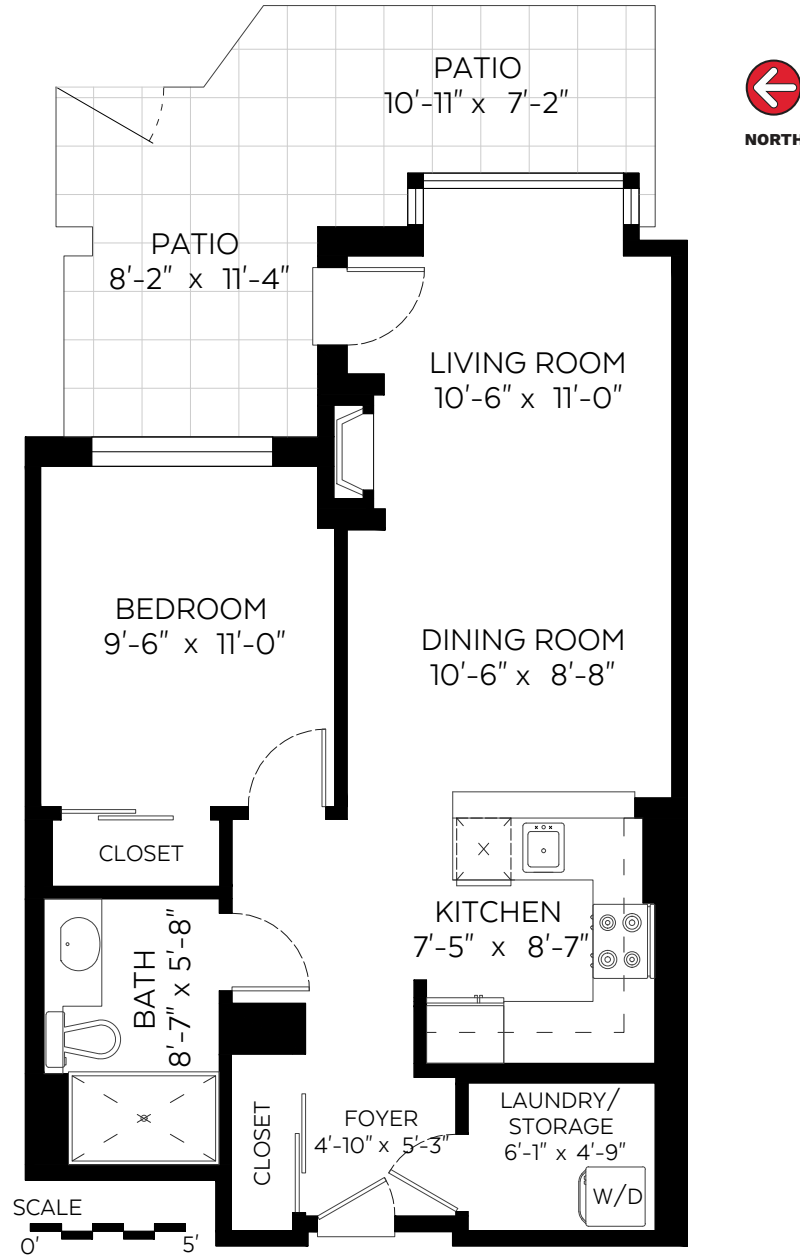

Rick Stonehouse PREC*
Dwayne Launt PREC*
Shaun Gregory PREC*
Krystian Thomas

Main Floor: 636 sq.ft.

Auxiliary Area

Patio: 165 sq.ft.

Measured on: Dec. 5, 2018