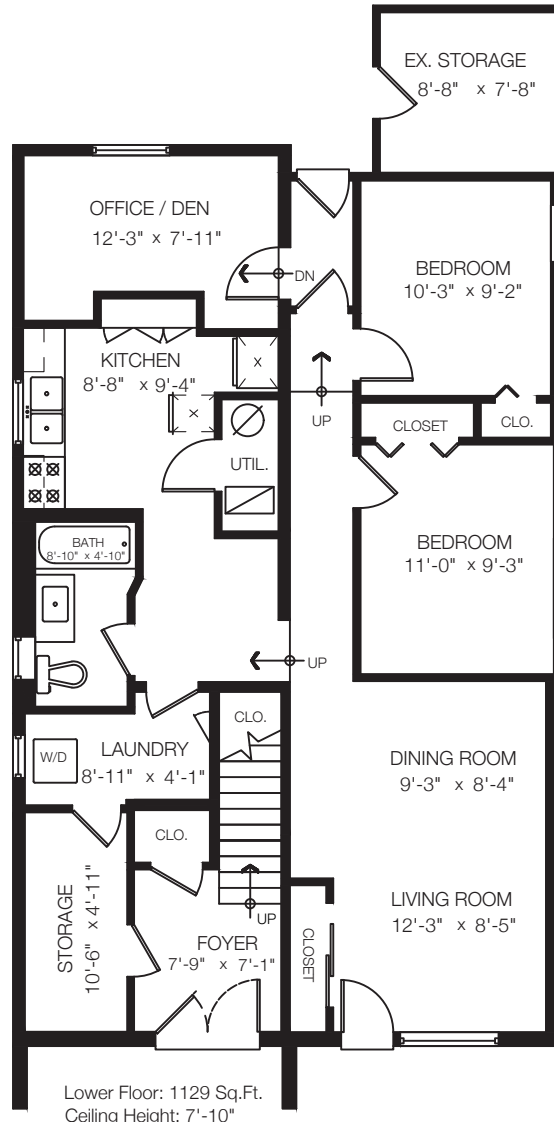

# 2079 Graveley St Vancouver, BC

Main Floor: 1189 Sq.Ft.  
Ceiling Height: 8'-0"

Lower Floor: 1129 Sq.Ft.  
Ceiling Height: 7'-10"

Main Floor	1189 SQ.FT.
Lower Floor	1129 SQ.FT.
<b>Total</b>	<b>2318 SQ.FT.</b>

Deck	220 SQ.FT.
Ex.Storage	75 SQ.FT.
Balcony	49 SQ.FT.
<b>Total Extras</b>	<b>344 SQ.FT.</b>