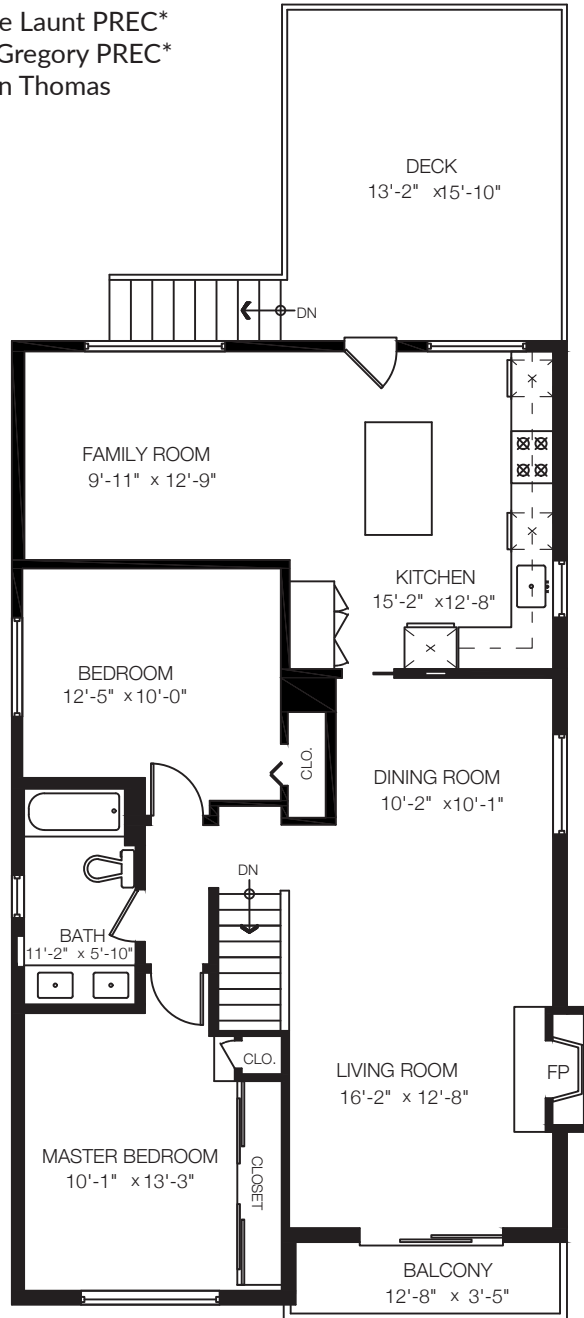

# 2079 Graveley St Vancouver, BC

Main Floor: 1189 Sq.Ft.  
Ceiling Height: 8'-0"

Lower Floor: 1129 Sq.Ft.  
Ceiling Height: 7'-10"

Main Floor	1189 SQ.FT.
Lower Floor	1129 SQ.FT.
<b>Total</b>	<b>2318 SQ.FT.</b>

Deck	220 SQ.FT.
Ex.Storage	75 SQ.FT.
Balcony	49 SQ.FT.
<b>Total Extras</b>	<b>344 SQ.FT.</b>