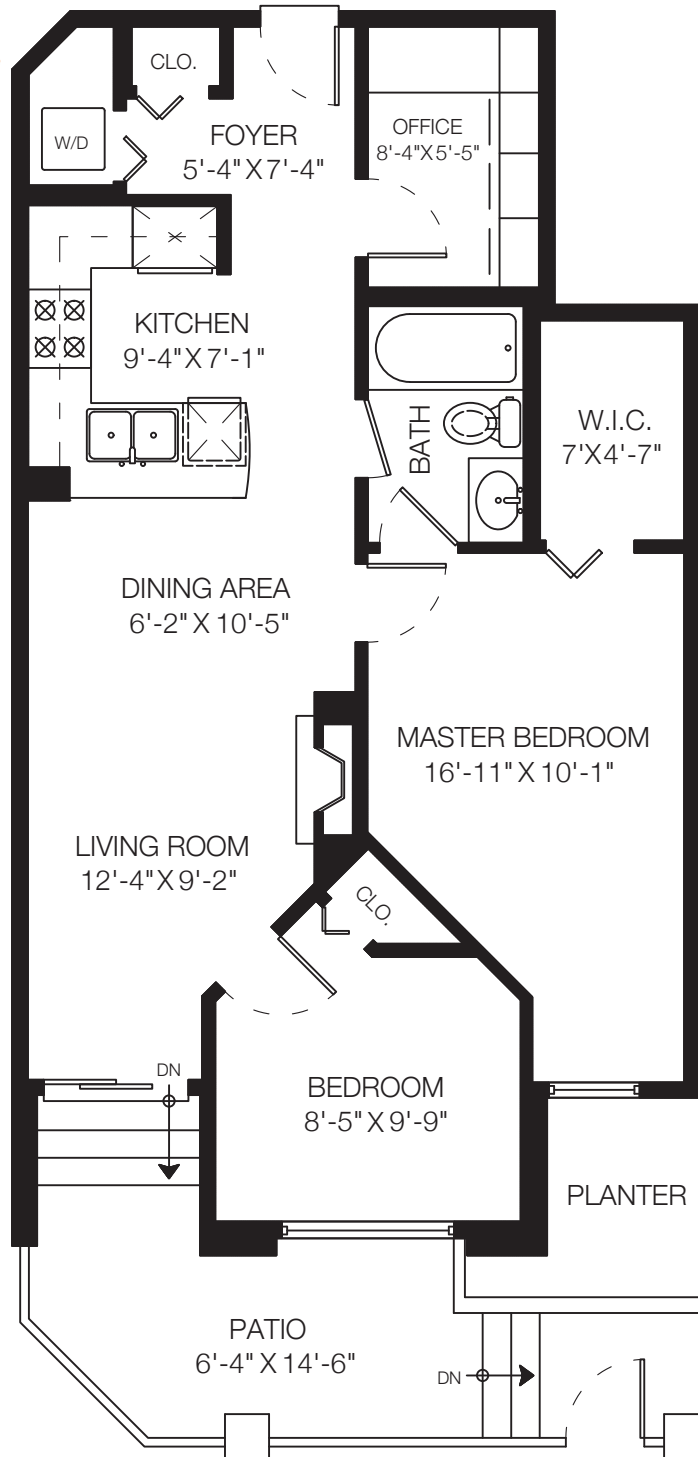

STONEHOUSE
TEAM

Rick Stonehouse PREC*
Dwayne Launt PREC*
Shaun Gregory PREC*
Krystian Thomas

101-3278 Heather St
Vancouver, BC

Main Floor	766 SQ.FT.
Patio	89 SQ.FT.

Main Floor: 766 Sq.Ft.
Ceiling Height: 8'

Floor plan not suitable for architectural/construction purposes. ANSI Z765 standard used to calculate square footage. Buyer to verify.