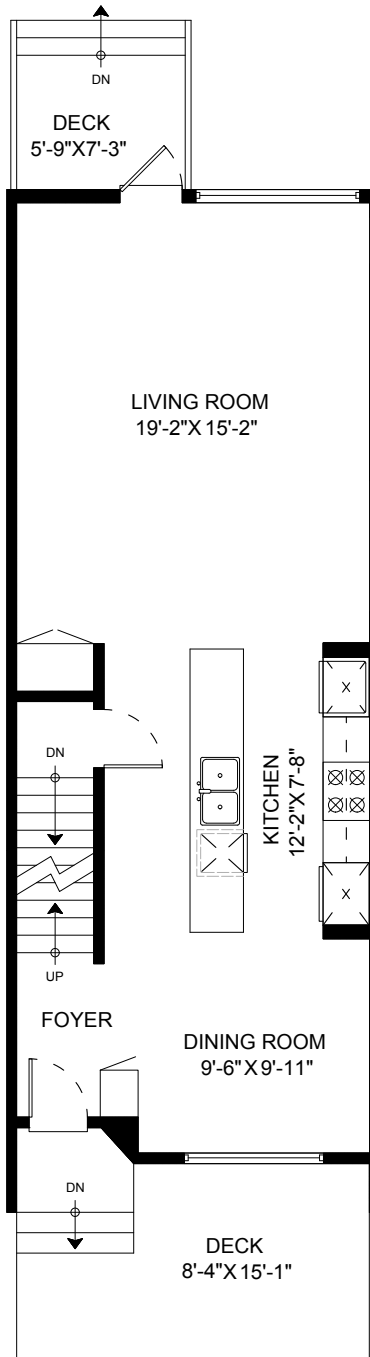

608 Union Street Vancouver, BC

Rick Stonehouse PREC*
Dwayne Launt PREC*
Shaun Gregory PREC*
Krystian Thomas

Main Floor	667 SQ.FT.
Upper Floor	558 SQ.FT.
Lower Floor	504 SQ.FT.
Total	1729 SQ.FT.

Deck	45 SQ.FT.
Deck	107 SQ.FT.
Balcony	153 SQ.FT.
Shed	76 SQ.FT.
Total Extras	381 SQ.FT.