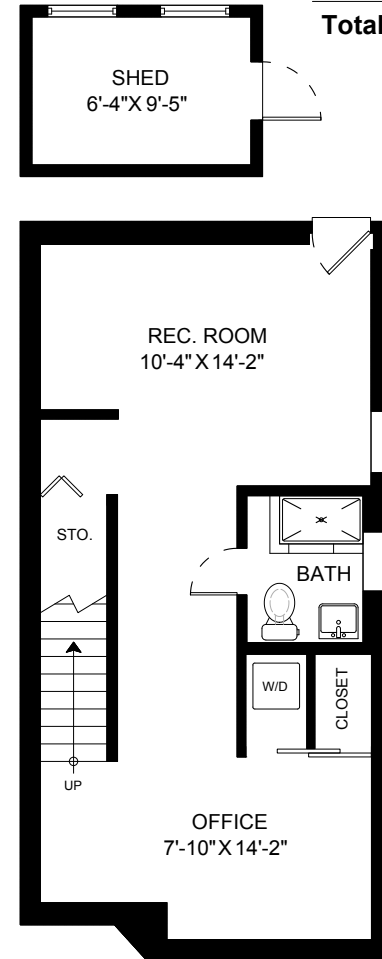

608 Union Street Vancouver, BC

Rick Stonehouse PREC*
Dwayne Launt PREC*
Shaun Gregory PREC*
Krystian Thomas

Main Floor	667 SQ.FT.
Upper Floor	558 SQ.FT.
Lower Floor	504 SQ.FT.
Total	1729 SQ.FT.

Deck	45 SQ.FT.
Deck	107 SQ.FT.
Balcony	153 SQ.FT.
Shed	76 SQ.FT.
Total Extras	381 SQ.FT.