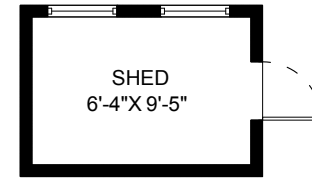

608 Union Street Vancouver, BC

Rick Stonehouse PREC*
Dwayne Launt PREC*
Shaun Gregory PREC*
Krystian Thomas

Main Floor	667 SQ.FT.
Upper Floor	558 SQ.FT.
Lower Floor	504 SQ.FT.
Total	1729 SQ.FT.

Deck	45 SQ.FT.
Deck	107 SQ.FT.
Balcony	153 SQ.FT.
Shed	76 SQ.FT.
Total Extras	381 SQ.FT.