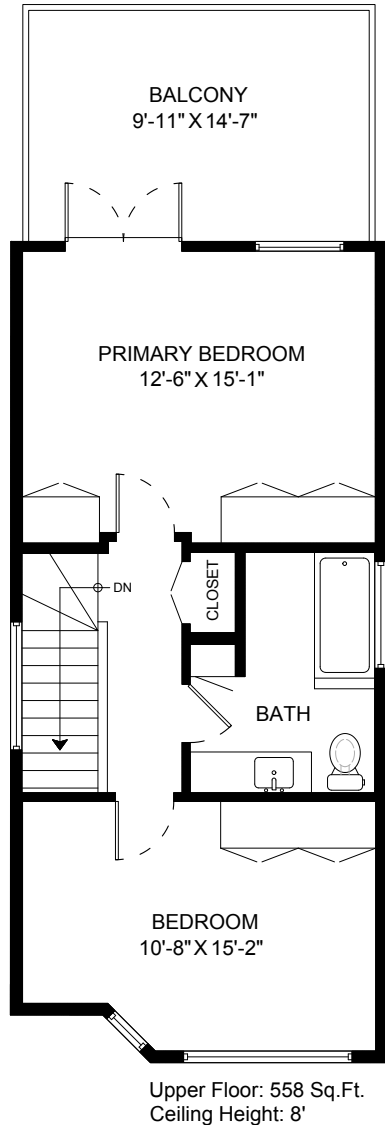

608 Union Street Vancouver, BC

Rick Stonehouse PREC*
Dwayne Launt PREC*
Shaun Gregory PREC*
Krystian Thomas

Main Floor	667 SQ.FT.
Upper Floor	558 SQ.FT.
Lower Floor	504 SQ.FT.
Total	1729 SQ.FT.

Deck	45 SQ.FT.
Deck	107 SQ.FT.
Balcony	153 SQ.FT.
Shed	76 SQ.FT.
Total Extras	381 SQ.FT.