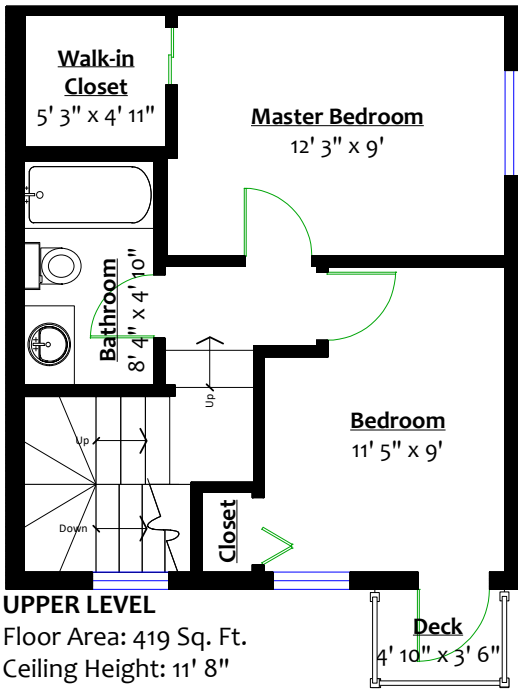

Rick Stonehouse PREC\*  
Dwayne Lant PREC\*  
Shaun Gregory PREC\*  
Krystian Thomas

**#2 – 1130 East Pender Street,  
Vancouver, B.C.**

**Totals\*\***

Main Level:	393 sq. ft.	Porch:	106 sq. ft.
Upper Level:	419 sq. ft.	Patio:	195 sq. ft.
Total:	812 sq. ft.	Deck:	17 sq. ft.
		Crawl Space:	389 sq. ft.
		Total:	707 sq. ft.