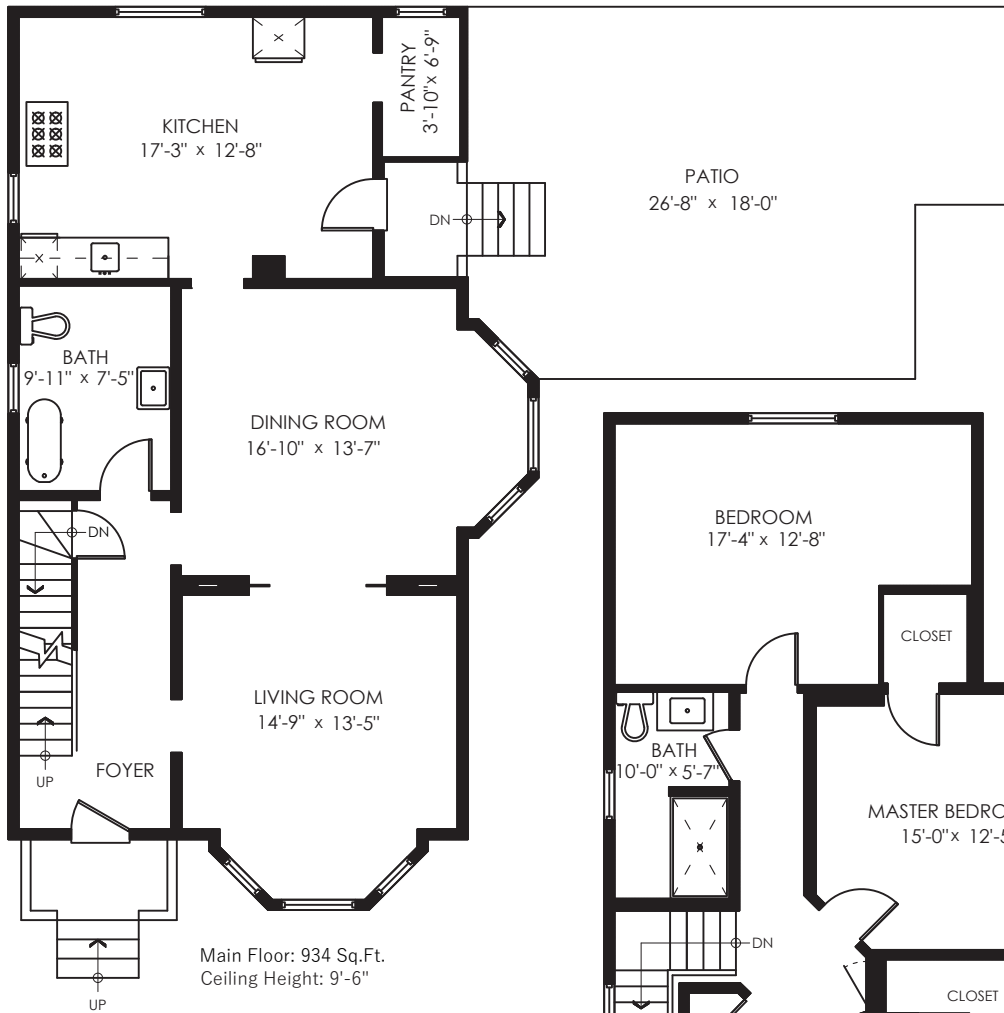

630 Princess Ave. Vancouver, BC

Main Floor	934 SQ.FT.
Upper Floor	905 SQ.FT.
Total	1839 SQ.FT.
<hr/>	
Unfinished Lower Floor	904 SQ.FT.
Patio	457 SQ.FT.
Total Extras	1361 SQ.FT.

Rick Stonehouse PREC*
Dwayne Lant PREC*
Shaun Gregory PREC*
Krystian Thomas