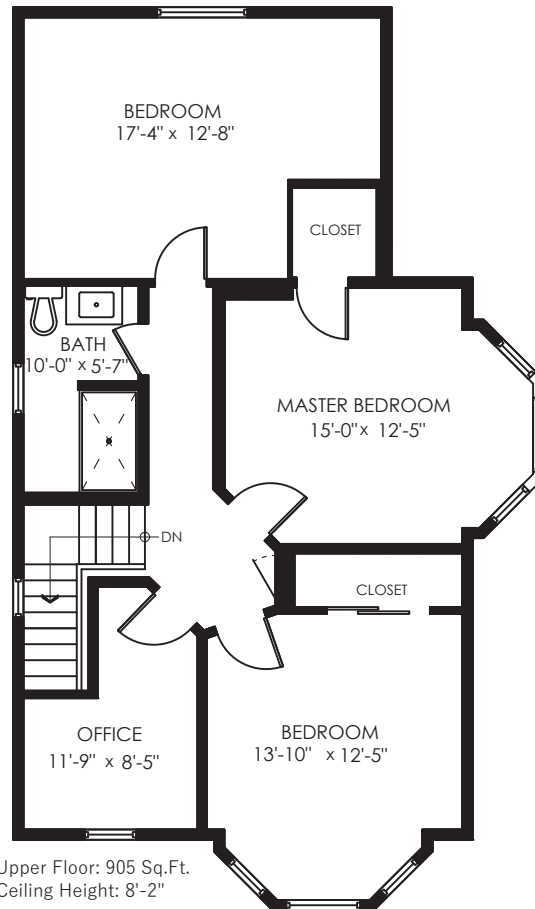

630 Princess Ave. Vancouver, BC

Main Floor	934 SQ.FT.
Upper Floor	905 SQ.FT.
Total	1839 SQ.FT.
<hr/>	
Unfinished Lower Floor	904 SQ.FT.
Patio	457 SQ.FT.
Total Extras	1361 SQ.FT.

Rick Stonehouse PREC*
Dwayne Lant PREC*
Shaun Gregory PREC*
Krystian Thomas