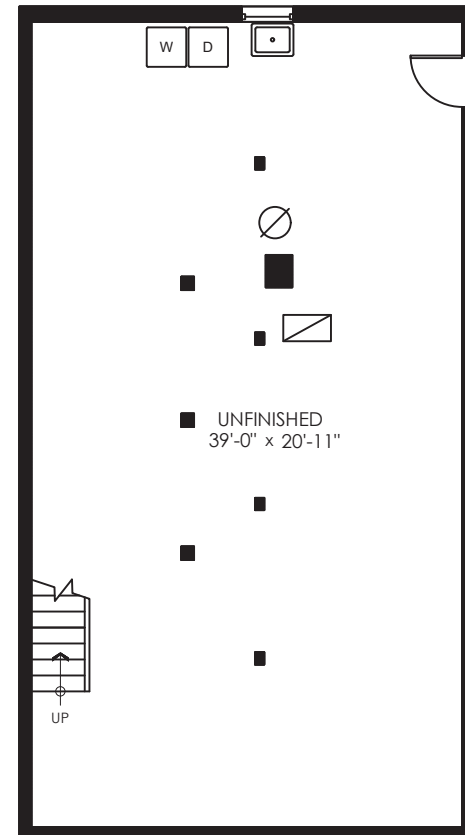

630 Princess Ave. Vancouver, BC

Main Floor	934 SQ.FT.
Upper Floor	905 SQ.FT.
Total	1839 SQ.FT.
<hr/>	
Unfinished Lower Floor	904 SQ.FT.
Patio	457 SQ.FT.
Total Extras	1361 SQ.FT.

Rick Stonehouse PREC*
Dwayne Lant PREC*
Shaun Gregory PREC*
Krystian Thomas