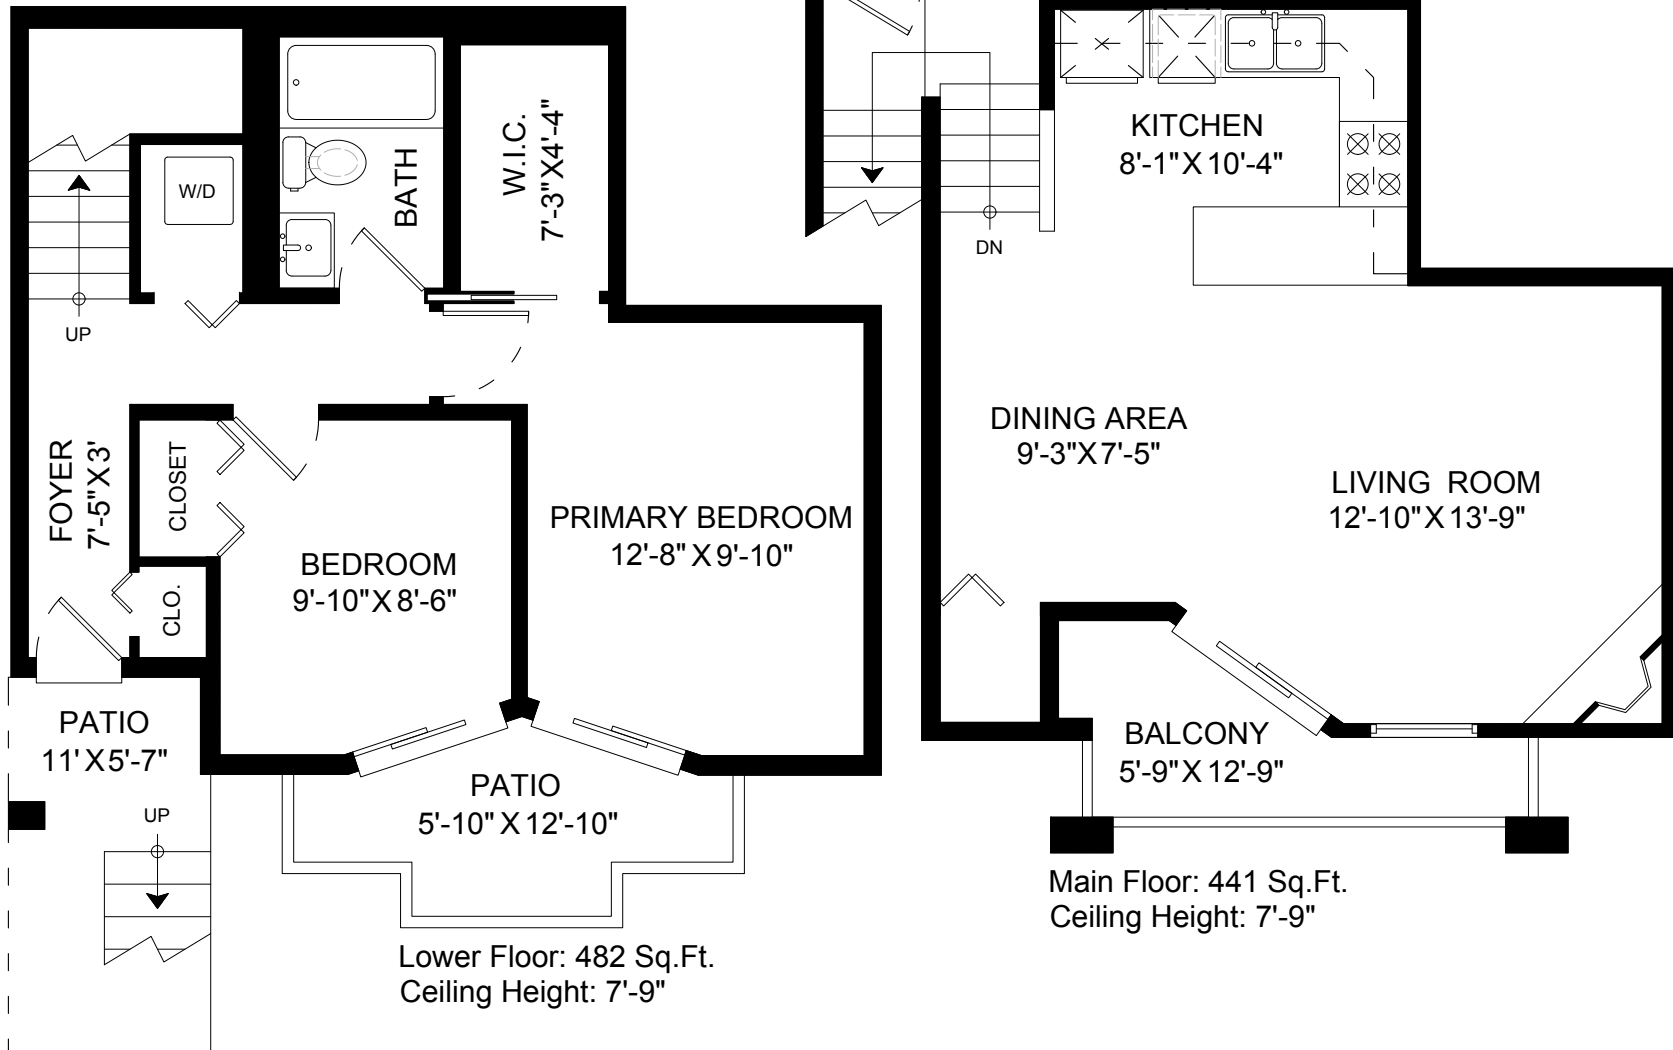

1309 Cotton Drive Vancouver, BC

Rick Stonehouse PREC*
Dwayne Launt PREC*
Shaun Gregory PREC*
Krystian Thomas

Main Floor	441 SQ.FT.
Lower Floor	482 SQ.FT.
Total	923 SQ.FT.

Patio	46 SQ.FT.
Patio	51 SQ.FT.
Balcony	53 SQ.FT.
Total Extras	150 SQ.FT.

Main Floor: 441 Sq.Ft.
Ceiling Height: 7'-9"

Lower Floor: 482 Sq.Ft.
Ceiling Height: 7'-9"