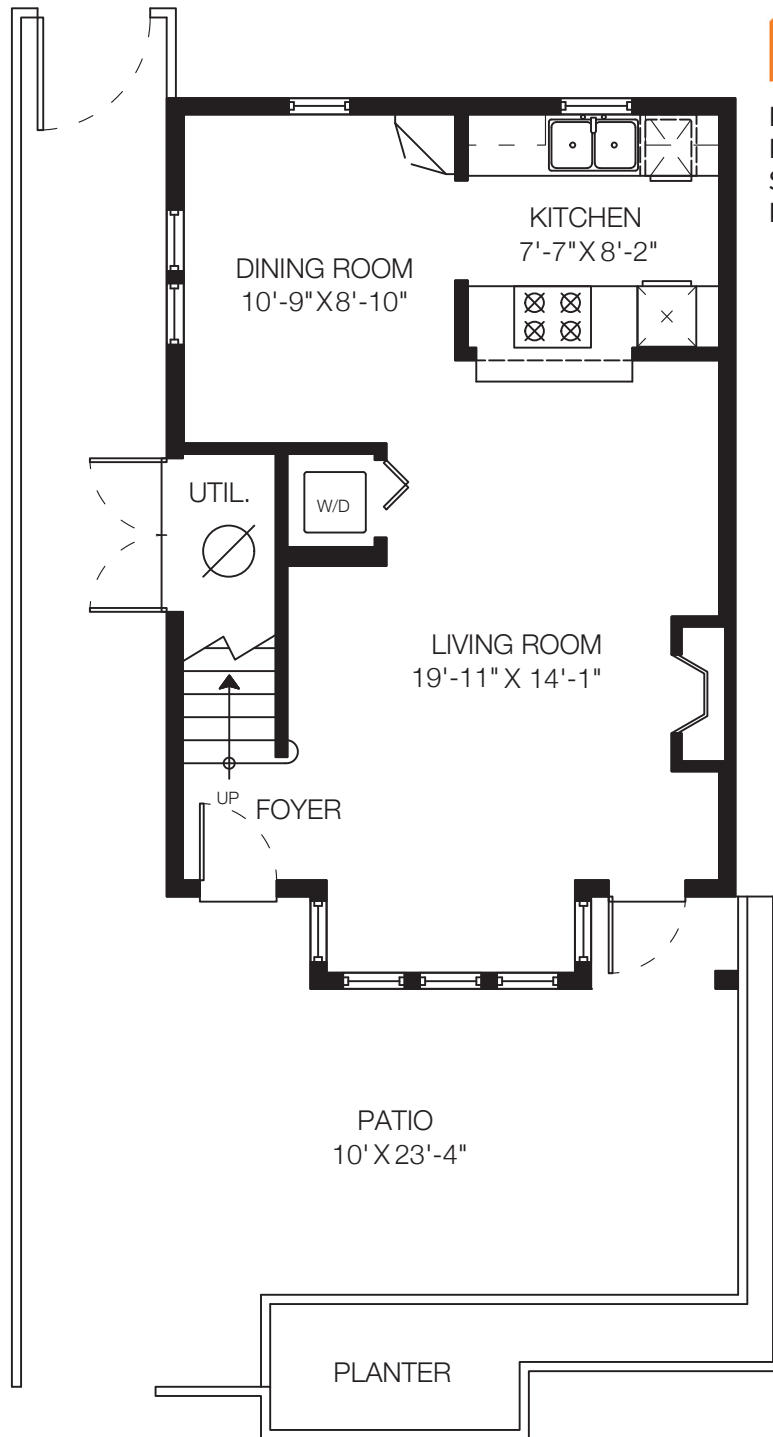

STONEHOUSE
TEAM

656 Union St
Vancouver, BC

Rick Stonehouse PREC*
Dwayne Launt PREC*
Shaun Gregory PREC*
Krystian Thomas

FT 0 1 2 3
M 0 1

Floor plan not suitable for architectural/construction purposes. ANSI Z765 standard used to calculate square footage. Buyer to verify.