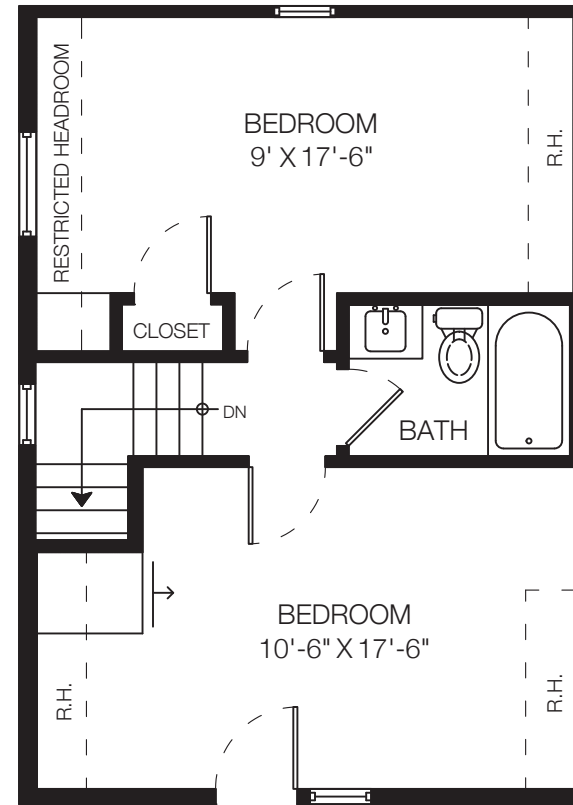

STONEHOUSE
TEAM

656 Union St
Vancouver, BC

Rick Stonehouse PREC*
Dwayne Launt PREC*
Shaun Gregory PREC*
Krystian Thomas

FT 0 1 2 3
M 0 1

Floor plan not suitable for architectural/construction purposes. ANSI Z765 standard used to calculate square footage. Buyer to verify.