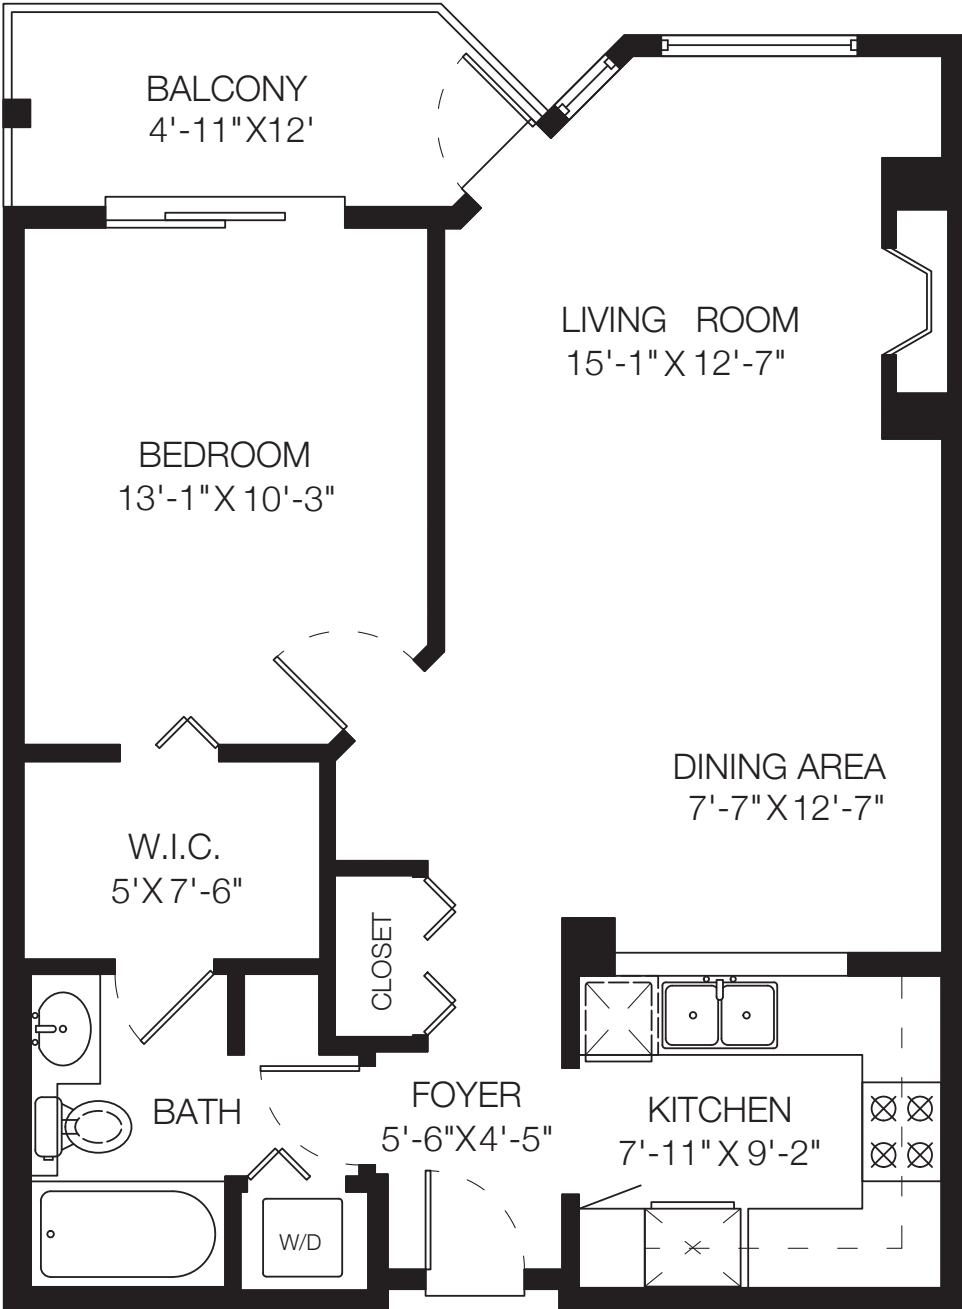

211-3770 Manor St
Burnaby, BC

Main Floor 720 SQ.FT.
Balcony 64 SQ.FT.

Rick Stonehouse PREC*
Dwayne Launt PREC*
Shaun Gregory PREC*
Krystian Thomas

Main Floor: 720 Sq.Ft.
Ceiling Height: 8'