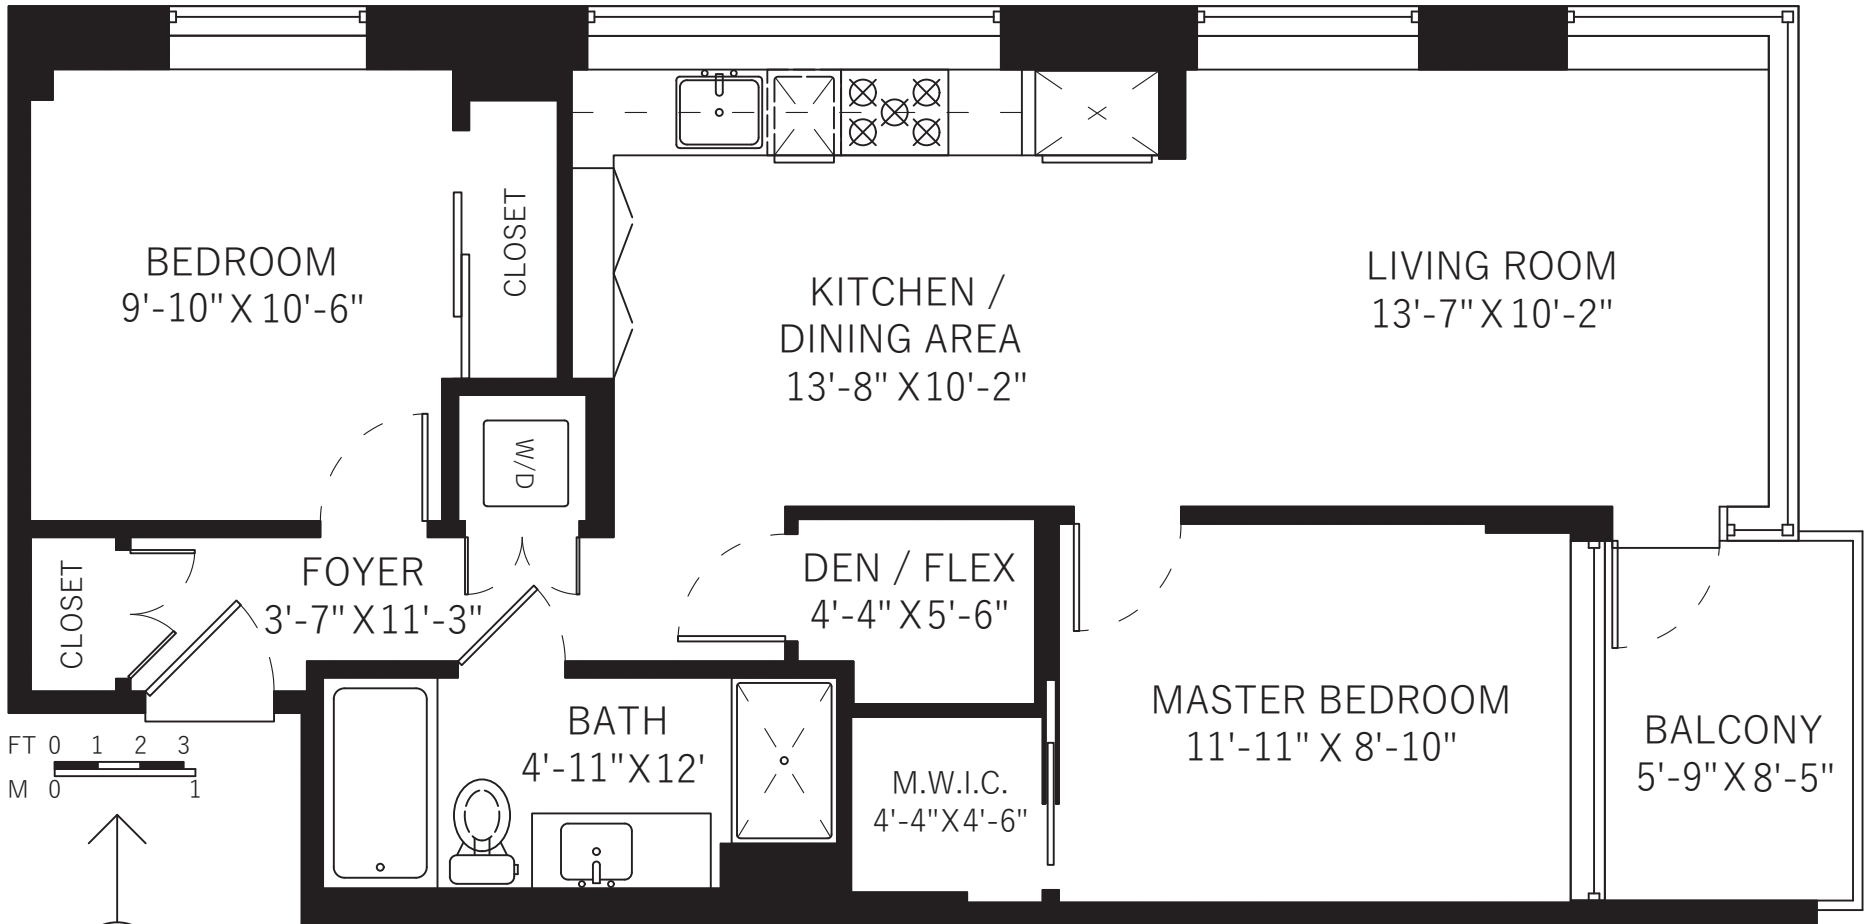

Main Floor	819 SQ.FT.
Balcony	51 SQ.FT.

Main Floor: 819 Sq.Ft.  
Ceiling Height: 8'