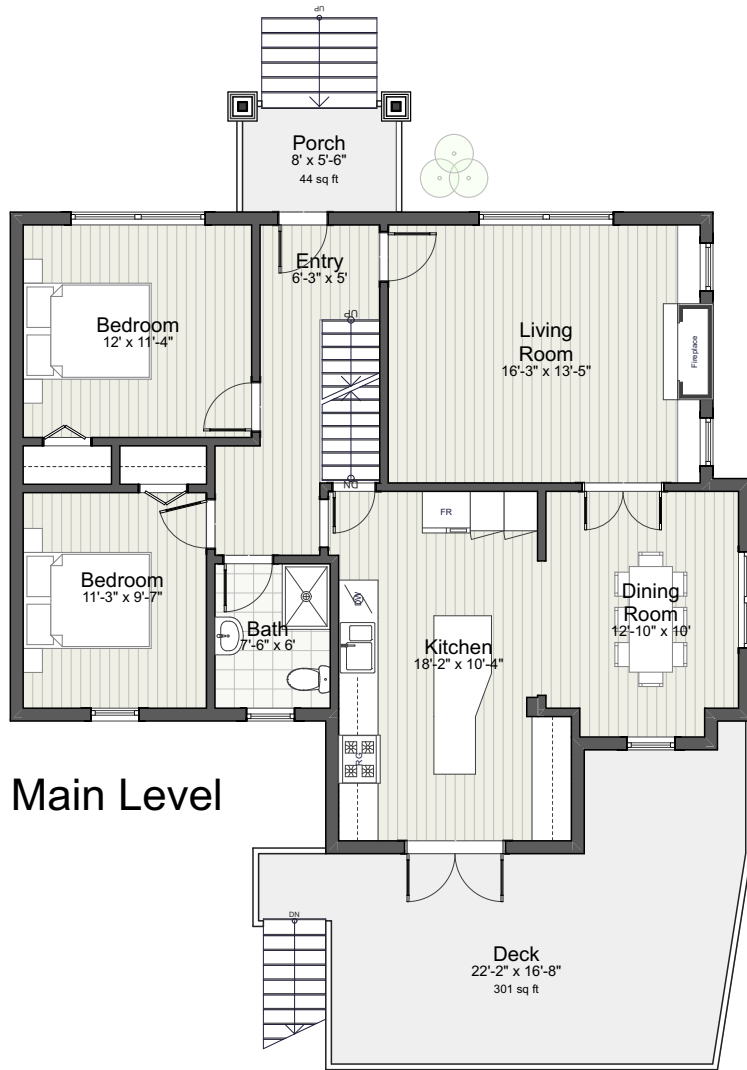

STONEHOUSE TEAM

Sutton Group - West Coast Realty
emailus@stonehouseteam.com
604.255.7575

3320 West 28th Avenue

RICK STONEHOUSE PREC*
DWAYNE LAUNT PREC*
SHAUN GREGORY PREC*
KRYSTIAN THOMAS

Upper Level 753
Main Level 1,099
Lower Level 970
2,822 sq ft

Main Level

Upper Level

Lower Level