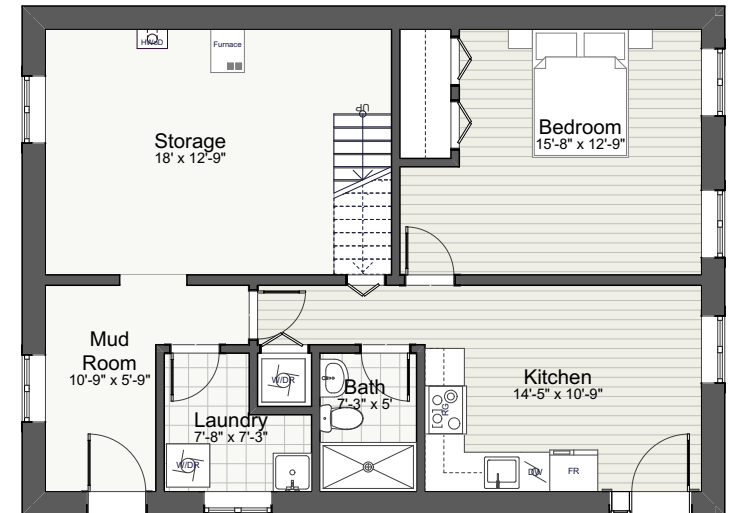

STONEHOUSE TEAM

Sutton Group - West Coast Realty
emailus@stonehouseteam.com
604.255.7575

3320 West 28th Avenue

RICK STONEHOUSE PREC*
DWAYNE LAUNT PREC*
SHAUN GREGORY PREC*
KRYSTIAN THOMAS

Upper Level 753
Main Level 1,099
Lower Level 970
2,822 sq ft

Main Level

Upper Level

Lower Level