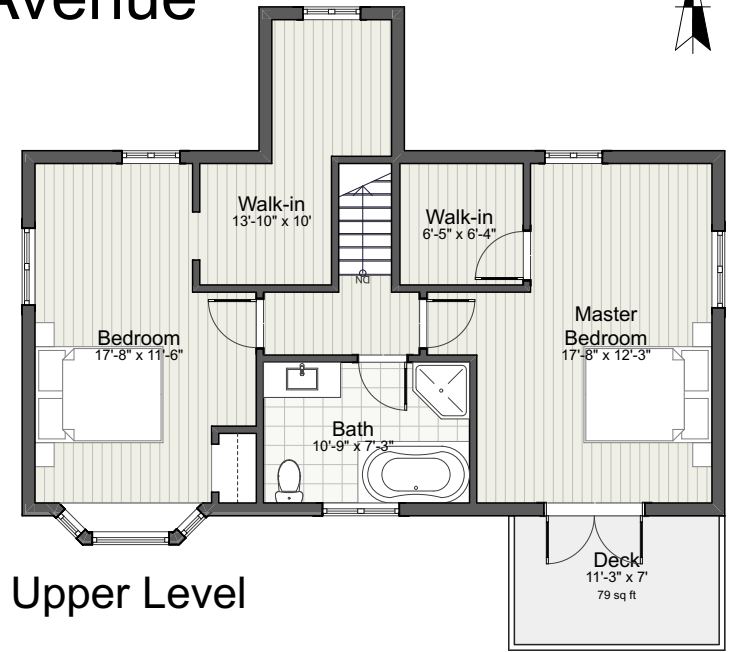

STONEHOUSE TEAM

Sutton Group - West Coast Realty
emailus@stonehouseteam.com
604.255.7575

3320 West 28th Avenue

RICK STONEHOUSE PREC*
DWAYNE LAUNT PREC*
SHAUN GREGORY PREC*
KRYSTIAN THOMAS

Upper Level 753
Main Level 1,099
Lower Level 970
2,822 sq ft

Main Level

Upper Level

Lower Level