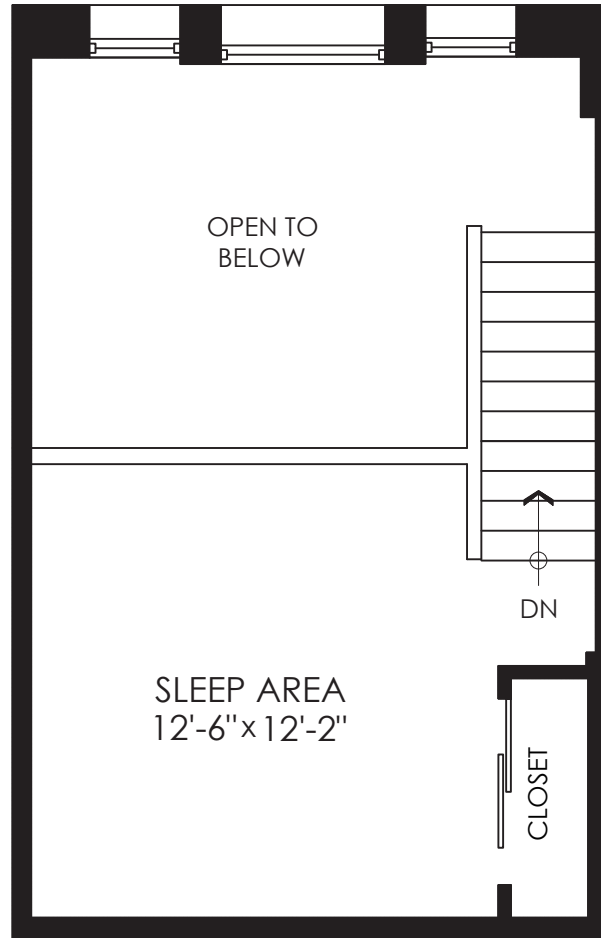

Rick Stonehouse PREC\*  
Dwayne Launt PREC\*  
Shaun Gregory PREC\*  
Krystian Thomas

104-22 E Cordova St.  
Vancouver, BC

Main Floor: 400 Sq.Ft.  
Ceiling Height: 6'-11"

Upper Floor: 235 Sq.Ft.  
Ceiling Height: 7'-7"

Main Floor	400 SQ.FT.
Upper Floor	235 SQ.FT.
<b>Total</b>	<b>635 SQ.FT.</b>
<b>Open To Below</b>	<b>169 SQ.FT.</b>