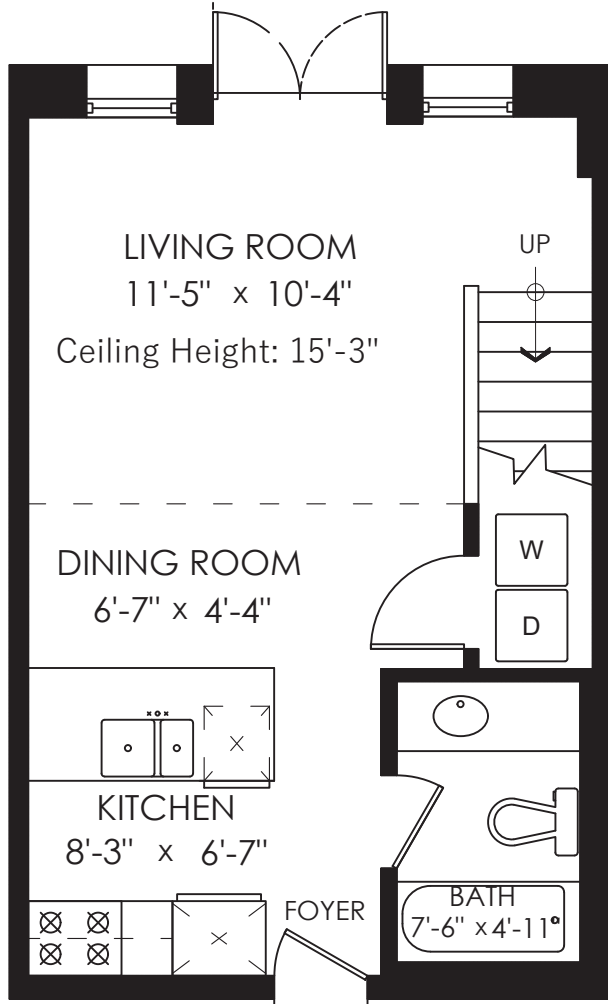

Rick Stonehouse PREC\*  
Dwayne Launt PREC\*  
Shaun Gregory PREC\*  
Krystian Thomas

104-22 E Cordova St.  
Vancouver, BC

Main Floor: 400 Sq.Ft.  
Ceiling Height: 6'-11"

Upper Floor: 235 Sq.Ft.  
Ceiling Height: 7'-7"

Main Floor	400 SQ.FT.
Upper Floor	235 SQ.FT.
<b>Total</b>	<b>635 SQ.FT.</b>
<b>Open To Below</b>	<b>169 SQ.FT.</b>