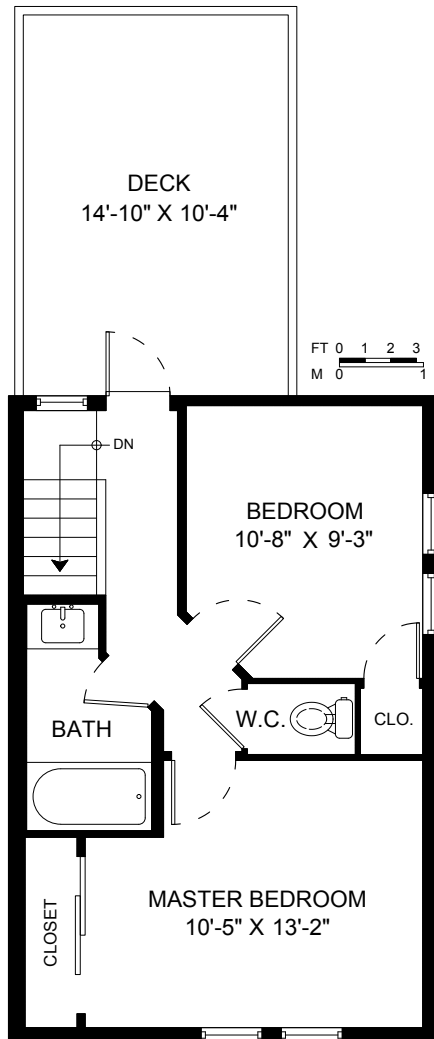

# 742 Jackson Avenue Vancouver, BC

Upper Floor: 422 Sq.Ft.  
Ceiling Height: 8'

Lower Floor: 420 Sq.Ft.  
Ceiling Height: 7'

Main Floor: 623 Sq.Ft.  
Ceiling Height: 8'-10"

Rick Stonehouse PREC\*  
Dwayne Lant PREC\*  
Shaun Gregory PREC\*  
Krystian Thomas

|                     |                    |
|---------------------|--------------------|
| Main Floor          | 623 SQ.FT.         |
| Upper Floor         | 422 SQ.FT.         |
| Lower Floor         | 420 SQ.FT.         |
| <b>Total</b>        | <b>1465 SQ.FT.</b> |
|                     |                    |
| Patio               | 148 SQ.FT.         |
| Porch               | 22 SQ.FT.          |
| Upper Deck          | 167 SQ.FT.         |
| <b>Total Extras</b> | <b>337 SQ.FT.</b>  |
|                     |                    |
| Crawl Space         | 201 SQ.FT.         |