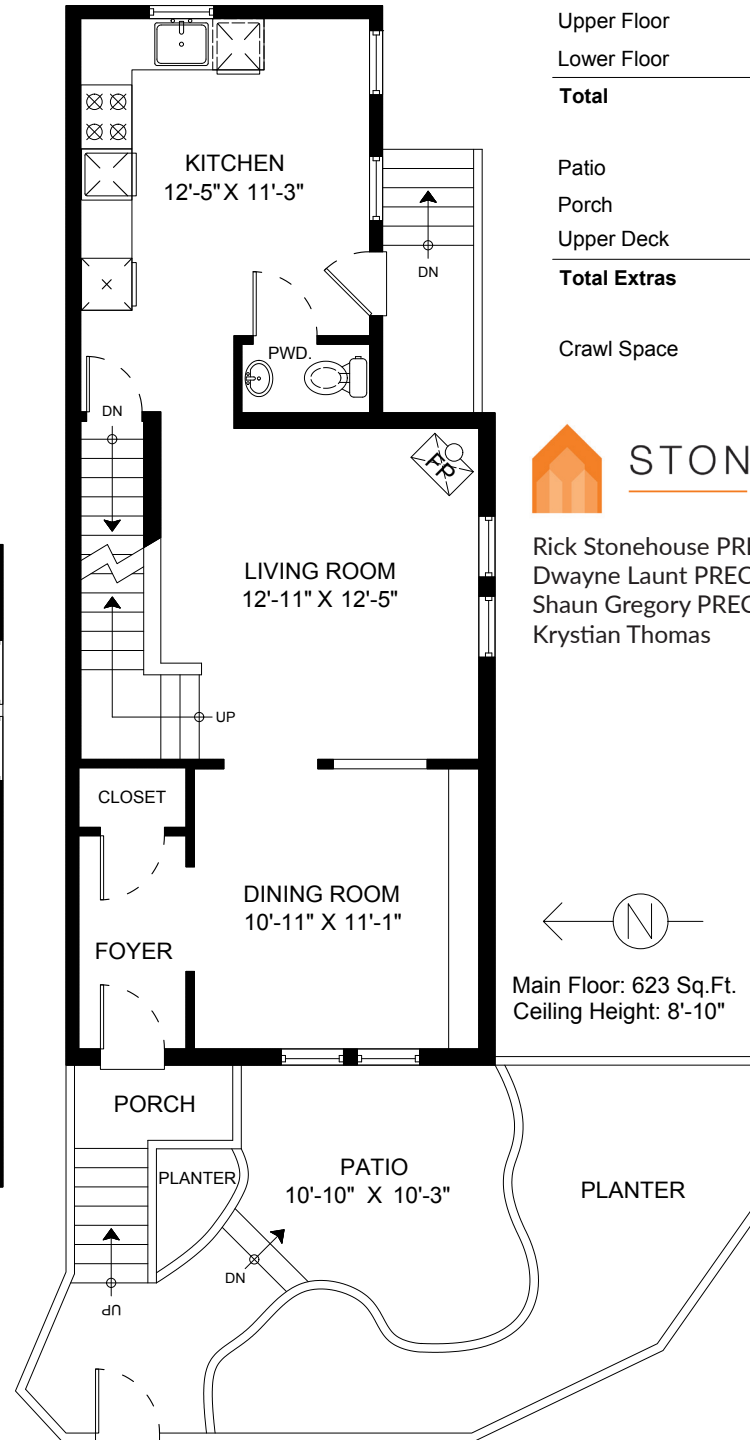

# 742 Jackson Avenue Vancouver, BC

Upper Floor: 422 Sq.Ft.  
Ceiling Height: 8'

Lower Floor: 420 Sq.Ft.  
Ceiling Height: 7'

Main Floor: 623 Sq.Ft.  
Ceiling Height: 8'-10"

Rick Stonehouse PREC\*  
Dwayne Lant PREC\*  
Shaun Gregory PREC\*  
Krystian Thomas

|                     |                    |
|---------------------|--------------------|
| Main Floor          | 623 SQ.FT.         |
| Upper Floor         | 422 SQ.FT.         |
| Lower Floor         | 420 SQ.FT.         |
| <b>Total</b>        | <b>1465 SQ.FT.</b> |
|                     |                    |
| Patio               | 148 SQ.FT.         |
| Porch               | 22 SQ.FT.          |
| Upper Deck          | 167 SQ.FT.         |
| <b>Total Extras</b> | <b>337 SQ.FT.</b>  |
|                     |                    |
| Crawl Space         | 201 SQ.FT.         |