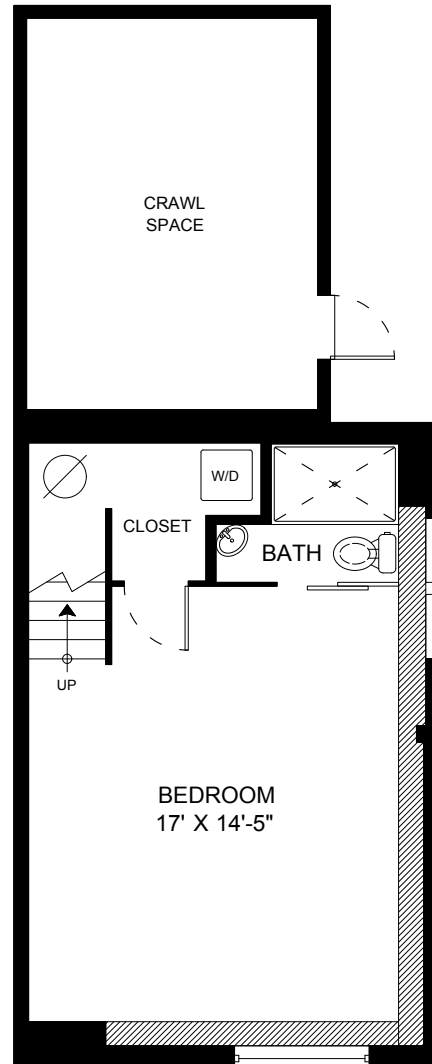

# 742 Jackson Avenue Vancouver, BC

Upper Floor: 422 Sq.Ft.  
Ceiling Height: 8'

Lower Floor: 420 Sq.Ft.  
Ceiling Height: 7'

Main Floor: 623 Sq.Ft.  
Ceiling Height: 8'-10"

Rick Stonehouse PREC\*  
Dwayne Lant PREC\*  
Shaun Gregory PREC\*  
Krystian Thomas

|                     |                    |
|---------------------|--------------------|
| Main Floor          | 623 SQ.FT.         |
| Upper Floor         | 422 SQ.FT.         |
| Lower Floor         | 420 SQ.FT.         |
| <b>Total</b>        | <b>1465 SQ.FT.</b> |
|                     |                    |
| Patio               | 148 SQ.FT.         |
| Porch               | 22 SQ.FT.          |
| Upper Deck          | 167 SQ.FT.         |
| <b>Total Extras</b> | <b>337 SQ.FT.</b>  |
|                     |                    |
| Crawl Space         | 201 SQ.FT.         |