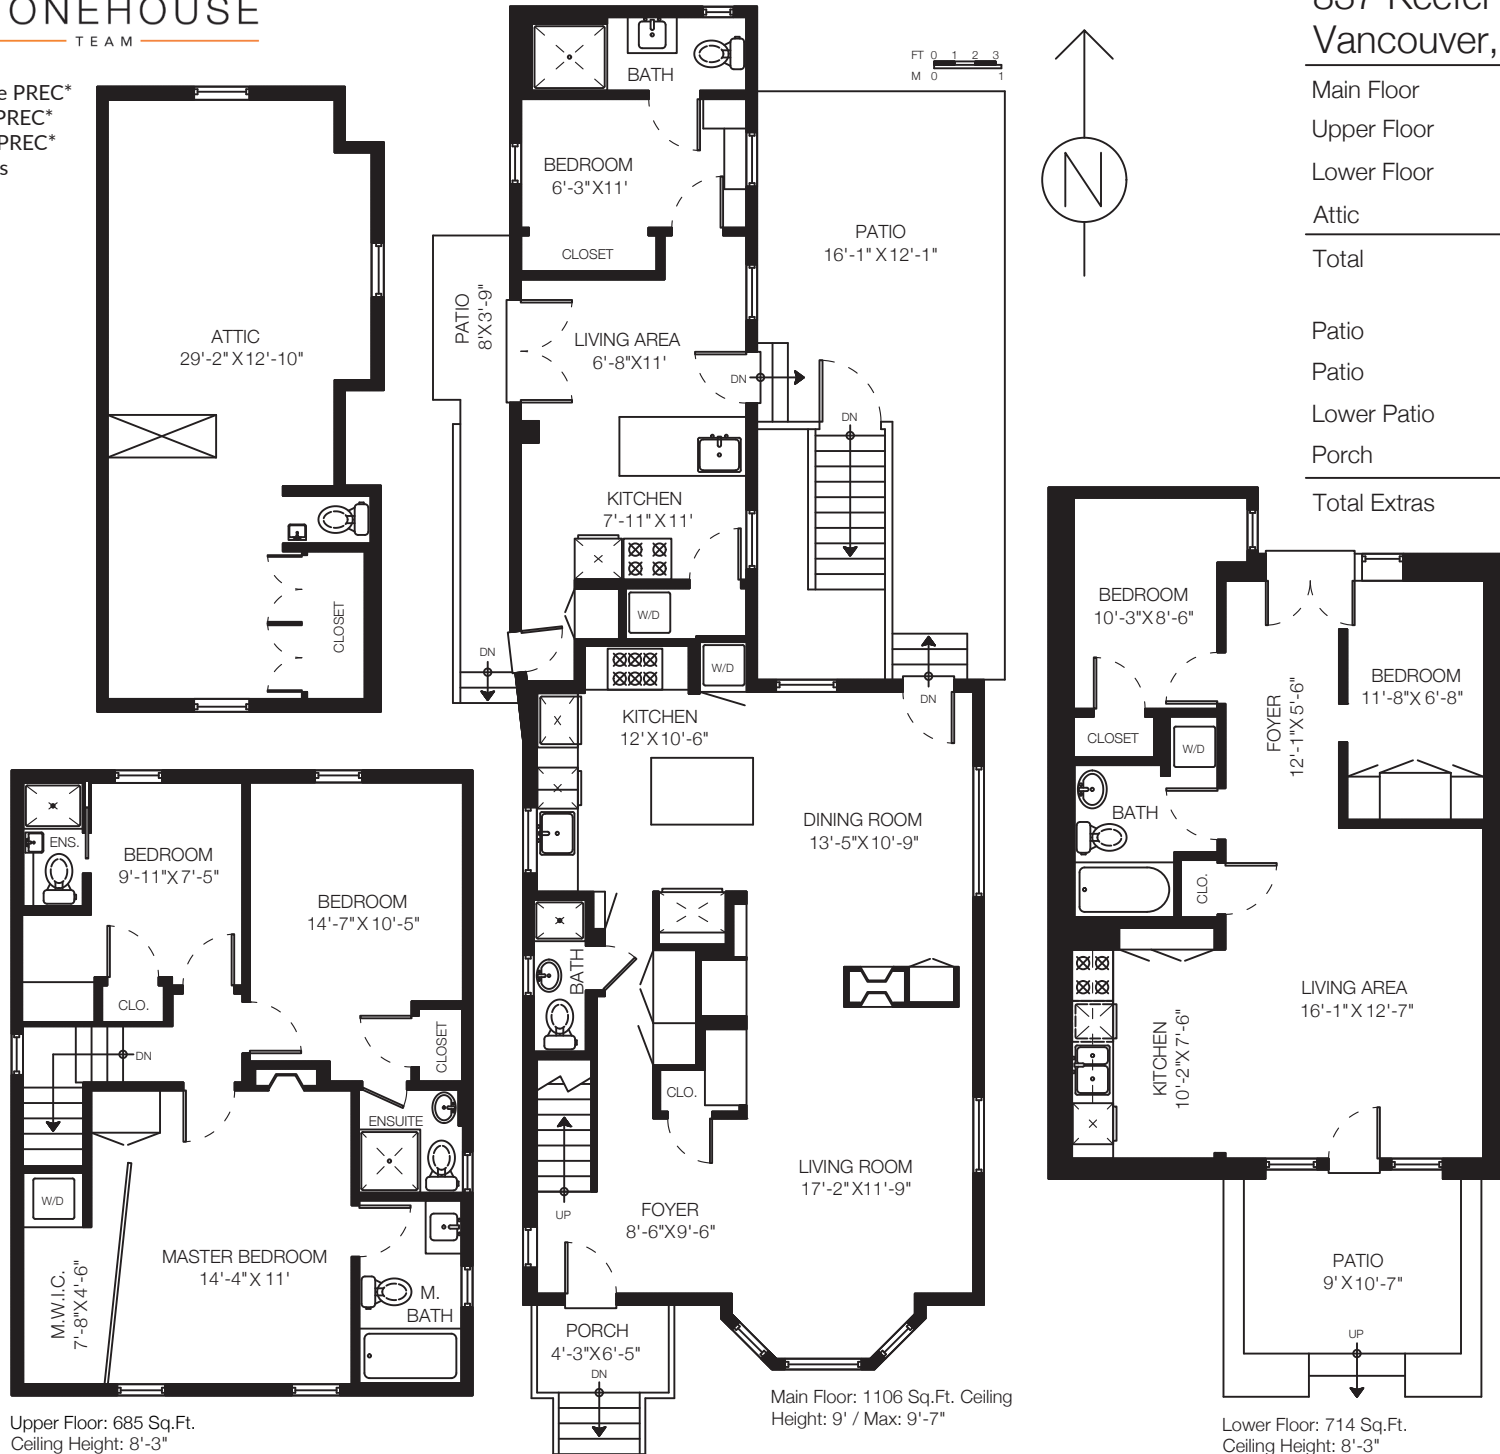

Rick Stonehouse PREC\*  
Dwayne Lant PREC\*  
Shaun Gregory PREC\*  
Krystian Thomas

837 Keefer St  
Vancouver, BC

Upper Floor: 685 Sq.Ft.  
Ceiling Height: 8'-3"

Main Floor: 1106 Sq.Ft. Ceiling  
Height: 9' / Max: 9'-7"

Lower Floor: 714 Sq.Ft.  
Ceiling Height: 8'-3"