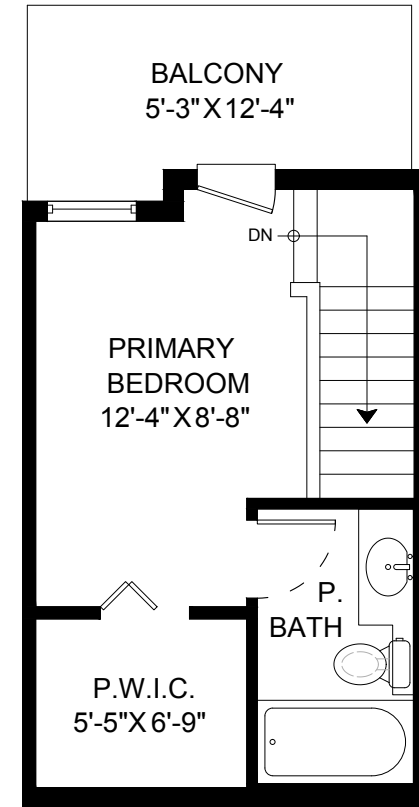

Rick Stonehouse PREC*
Dwayne Launt PREC*
Shaun Gregory PREC*
Krystian Thomas

1634 East Georgia Street Vancouver, BC

Main Floor	428 SQ.FT.
Upper Floor	428 SQ.FT.
Top Floor	261 SQ.FT.
Total	1117 SQ.FT.

Patio	80 SQ.FT.
Balcony	69 SQ.FT.
Total Extras	149 SQ.FT.

Top Floor: 261 Sq.Ft.
Ceiling Height: 8'-3" / Max: 10'-10"