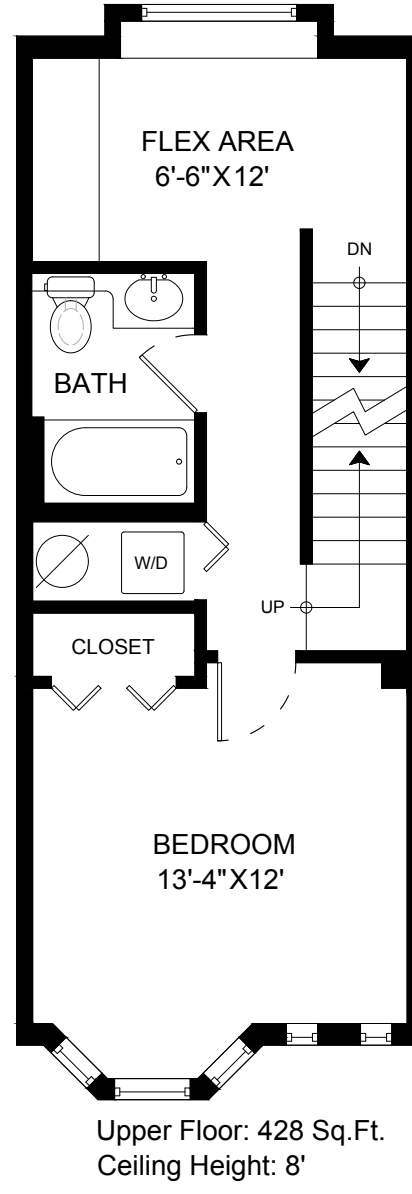

Rick Stonehouse PREC*
Dwayne Launt PREC*
Shaun Gregory PREC*
Krystian Thomas

1634 East Georgia Street Vancouver, BC

Main Floor	428 SQ.FT.
Upper Floor	428 SQ.FT.
Top Floor	261 SQ.FT.
Total	1117 SQ.FT.

Patio	80 SQ.FT.
Balcony	69 SQ.FT.
Total Extras	149 SQ.FT.

Top Floor: 261 Sq.Ft.
Ceiling Height: 8'-3" / Max: 10'-10"