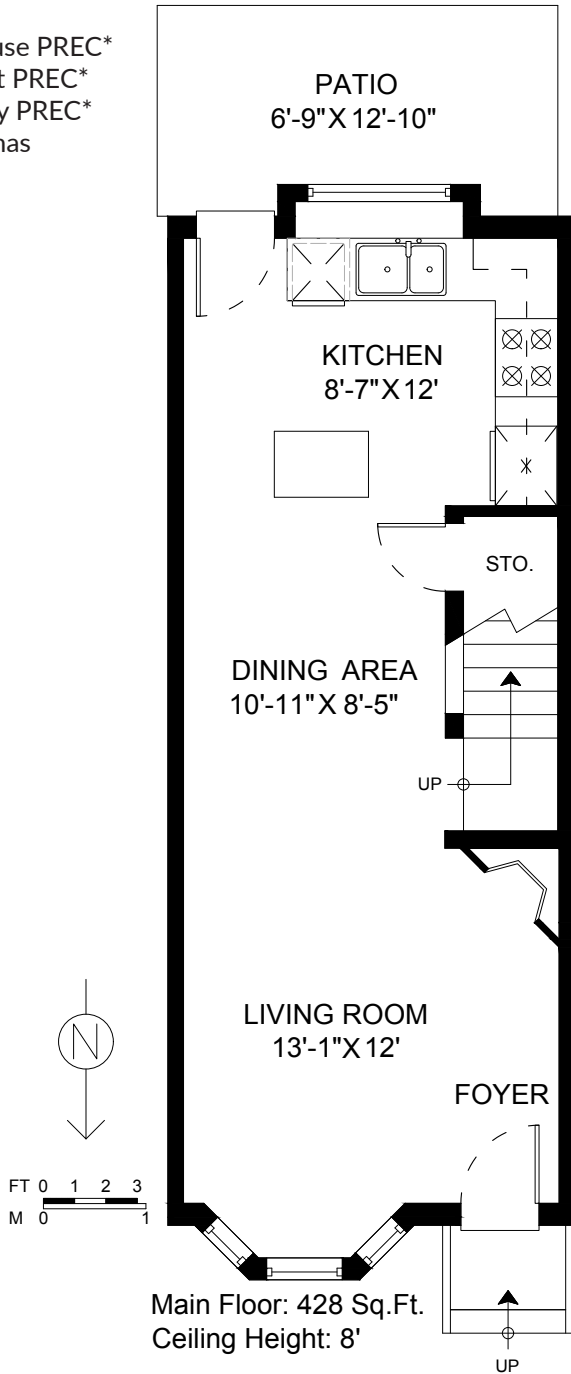

Rick Stonehouse PREC*
Dwayne Launt PREC*
Shaun Gregory PREC*
Krystian Thomas

1634 East Georgia Street Vancouver, BC

Main Floor	428 SQ.FT.
Upper Floor	428 SQ.FT.
Top Floor	261 SQ.FT.
Total	1117 SQ.FT.

Patio	80 SQ.FT.
Balcony	69 SQ.FT.
Total Extras	149 SQ.FT.

Top Floor: 261 Sq.Ft.
Ceiling Height: 8'-3" / Max: 10'-10"