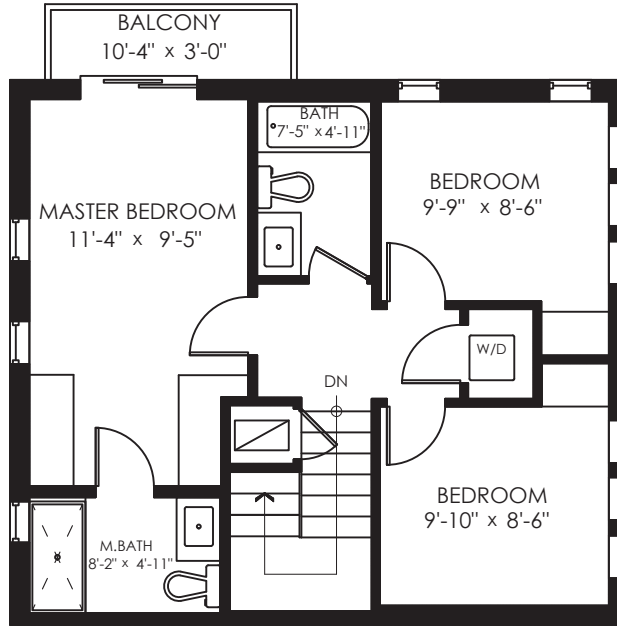

Rick Stonehouse PREC*
Dwayne Launt PREC*
Shaun Gregory PREC*
Krystian Thomas

1826 Graveley St. Vancouver, BC

Main Floor	577 SQ.FT.
Upper Floor	618 SQ.FT.
Lower Floor	345 SQ.FT.
Total	1540 SQ.FT.

Deck	80 SQ.FT.
Crawl Space	232 SQ.FT.
Balcony	35 SQ.FT.
Total Extras	347 SQ.FT.

Upper Floor: 618 Sq.Ft.
Ceiling Height: 10'-0"

Main Floor: 577 Sq.Ft.
Ceiling Height: 9'-11"

Lower Floor: 345 Sq.Ft.
Ceiling Height: 7'-11"