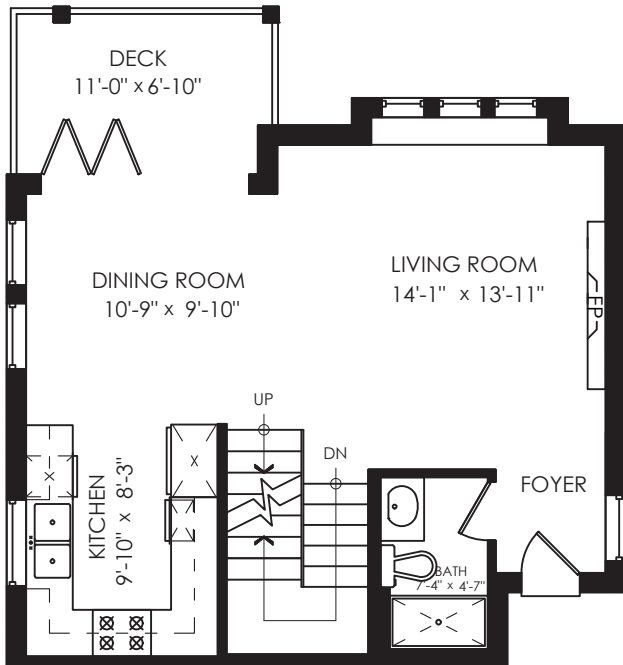

Rick Stonehouse PREC*
Dwayne Launt PREC*
Shaun Gregory PREC*
Krystian Thomas

1826 Graveley St. Vancouver, BC

Main Floor	577 SQ.FT.
Upper Floor	618 SQ.FT.
Lower Floor	345 SQ.FT.
Total	1540 SQ.FT.

Deck	80 SQ.FT.
Crawl Space	232 SQ.FT.
Balcony	35 SQ.FT.
Total Extras	347 SQ.FT.

Upper Floor: 618 Sq.Ft.
Ceiling Height: 10'-0"

Main Floor: 577 Sq.Ft.
Ceiling Height: 9'-11"

Lower Floor: 345 Sq.Ft.
Ceiling Height: 7'-11"