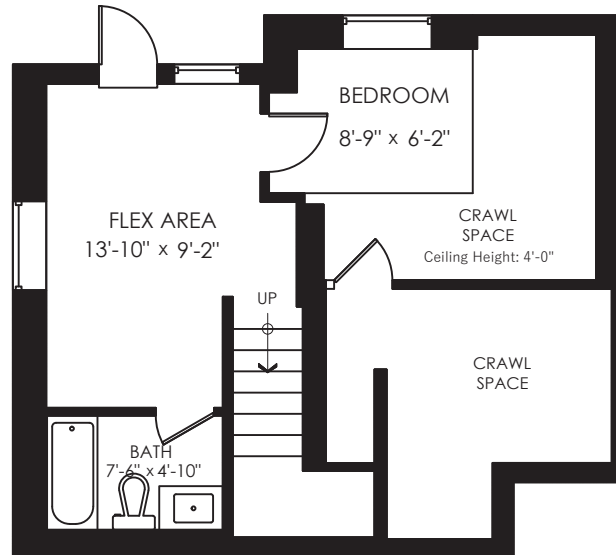

Rick Stonehouse PREC*
Dwayne Launt PREC*
Shaun Gregory PREC*
Krystian Thomas

1826 Graveley St. Vancouver, BC

Main Floor	577 SQ.FT.
Upper Floor	618 SQ.FT.
Lower Floor	345 SQ.FT.
Total	1540 SQ.FT.

Deck	80 SQ.FT.
Crawl Space	232 SQ.FT.
Balcony	35 SQ.FT.
Total Extras	347 SQ.FT.

Upper Floor: 618 Sq.Ft.
Ceiling Height: 10'-0"

Main Floor: 577 Sq.Ft.
Ceiling Height: 9'-11"

Lower Floor: 345 Sq.Ft.
Ceiling Height: 7'-11"