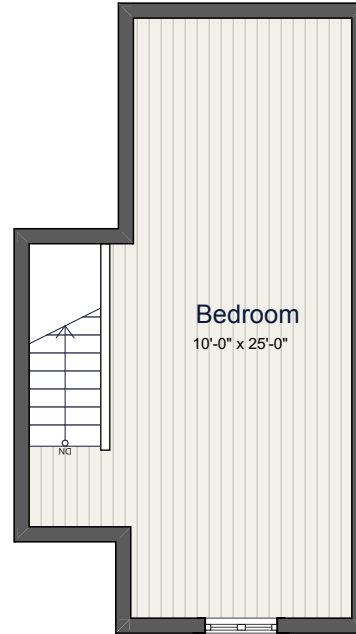

STONEHOUSE

T E A M

Sutton Group - West Coast Realty
emailus@stonehouseteam.com
604.255.7575

885 Prior Street

RICK STONEHOUSE PREC*
DWAYNE LAUNT PREC*
SHAUN GREGORY PREC*
KRYSTIAN THOMAS

Attic	330
Upper Level	504
Main Level	504
1,338 sq ft	
Deck	92
Garage	215
Porch	25
332 sq ft	

Garage

Attic

Main Level

Upper Level