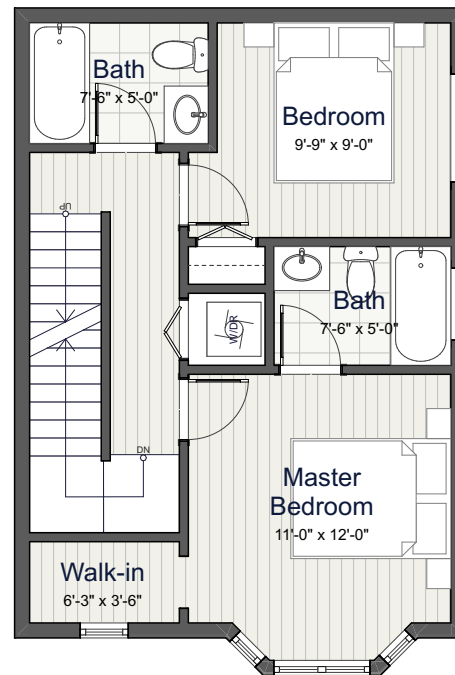

STONEHOUSE

T E A M

Sutton Group - West Coast Realty
emailus@stonehouseteam.com
604.255.7575

885 Prior Street

RICK STONEHOUSE PREC*
DWAYNE LAUNT PREC*
SHAUN GREGORY PREC*
KRYSTIAN THOMAS

Attic	330
Upper Level	504
Main Level	504
1,338 sq ft	
Deck	92
Garage	215
Porch	25
332 sq ft	

Garage

Attic

Main Level

Upper Level