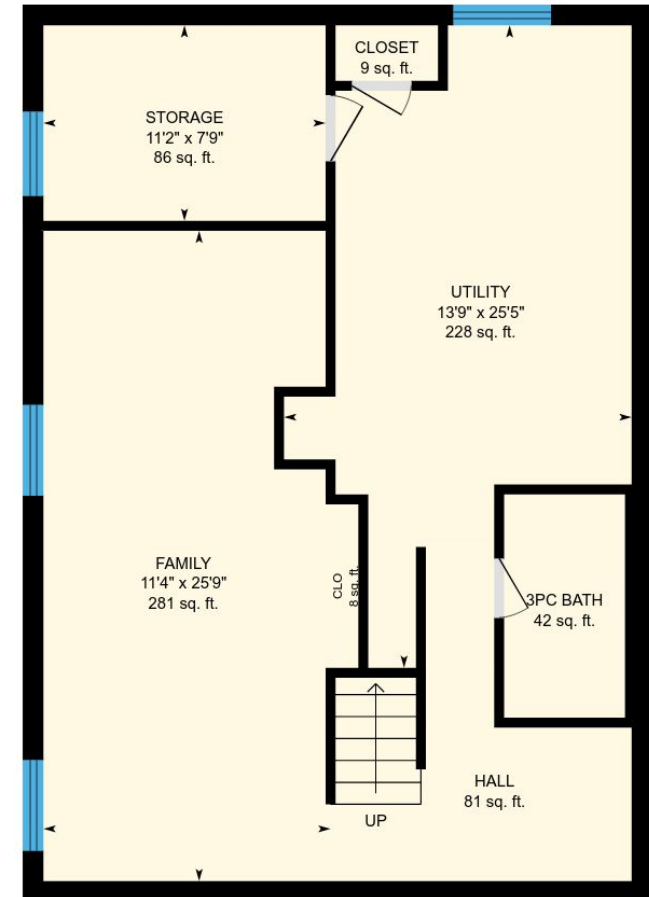

649 Lowther St S, Cambridge, ON

Total Exterior Area Above Grade 914 sq. ft. (Main Building)

Main floor
Exterior Area 914 sq. ft.

Basement (Below Grade)
Exterior Area 882 sq. ft.

649 Lowther St S, Cambridge, ON

Main floor Total Exterior Area 914 sq. ft.
Total Interior Area 816 sq. ft.

PREPARED: Dec, 2017

649 Lowther St S, Cambridge, ON

Basement Total Exterior Area 882 sq. ft.
Total Interior Area 786 sq. ft.

PREPARED: Dec, 2017