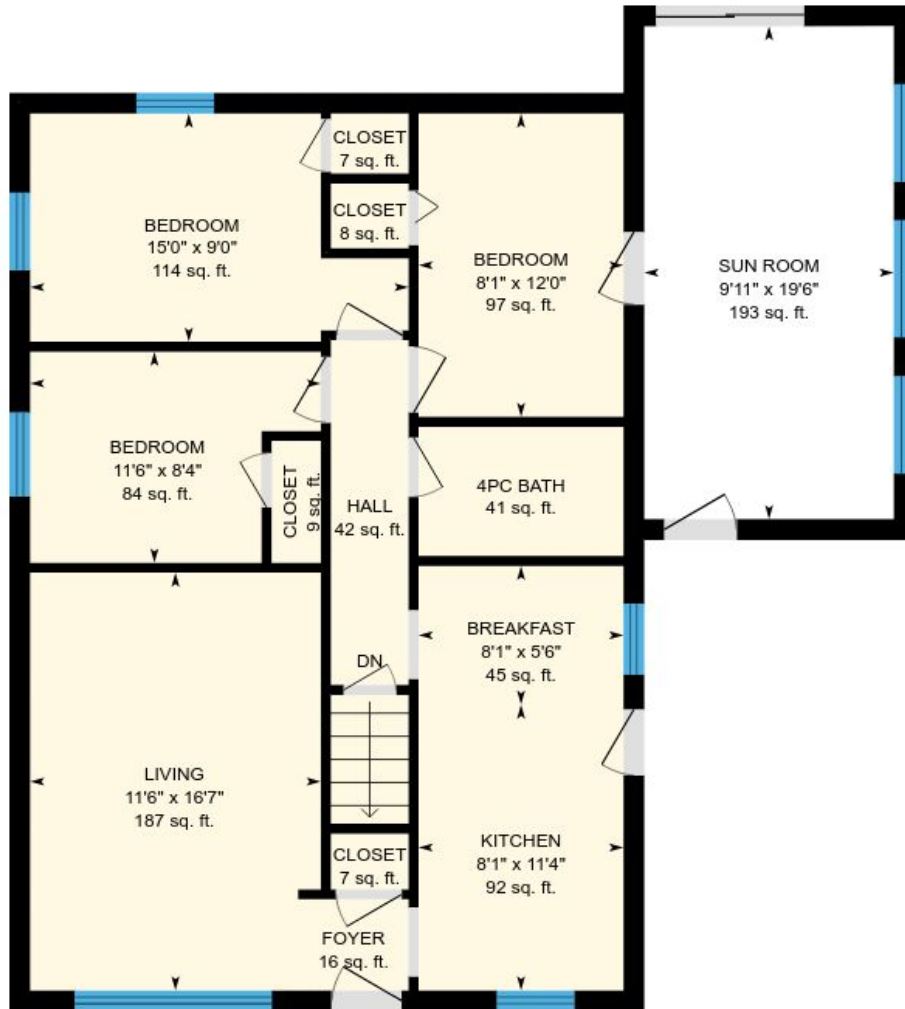

649 Lowther St S, Cambridge, ON

Total Exterior Area Above Grade 914 sq. ft. (Main Building)

Main floor
Exterior Area 914 sq. ft.

Basement (Below Grade)
Exterior Area 882 sq. ft.

649 Lowther St S, Cambridge, ON

Main floor Total Exterior Area 914 sq. ft.
Total Interior Area 816 sq. ft.

PREPARED: Dec, 2017

649 Lowther St S, Cambridge, ON

Basement Total Exterior Area 882 sq. ft.
Total Interior Area 786 sq. ft.

PREPARED: Dec, 2017