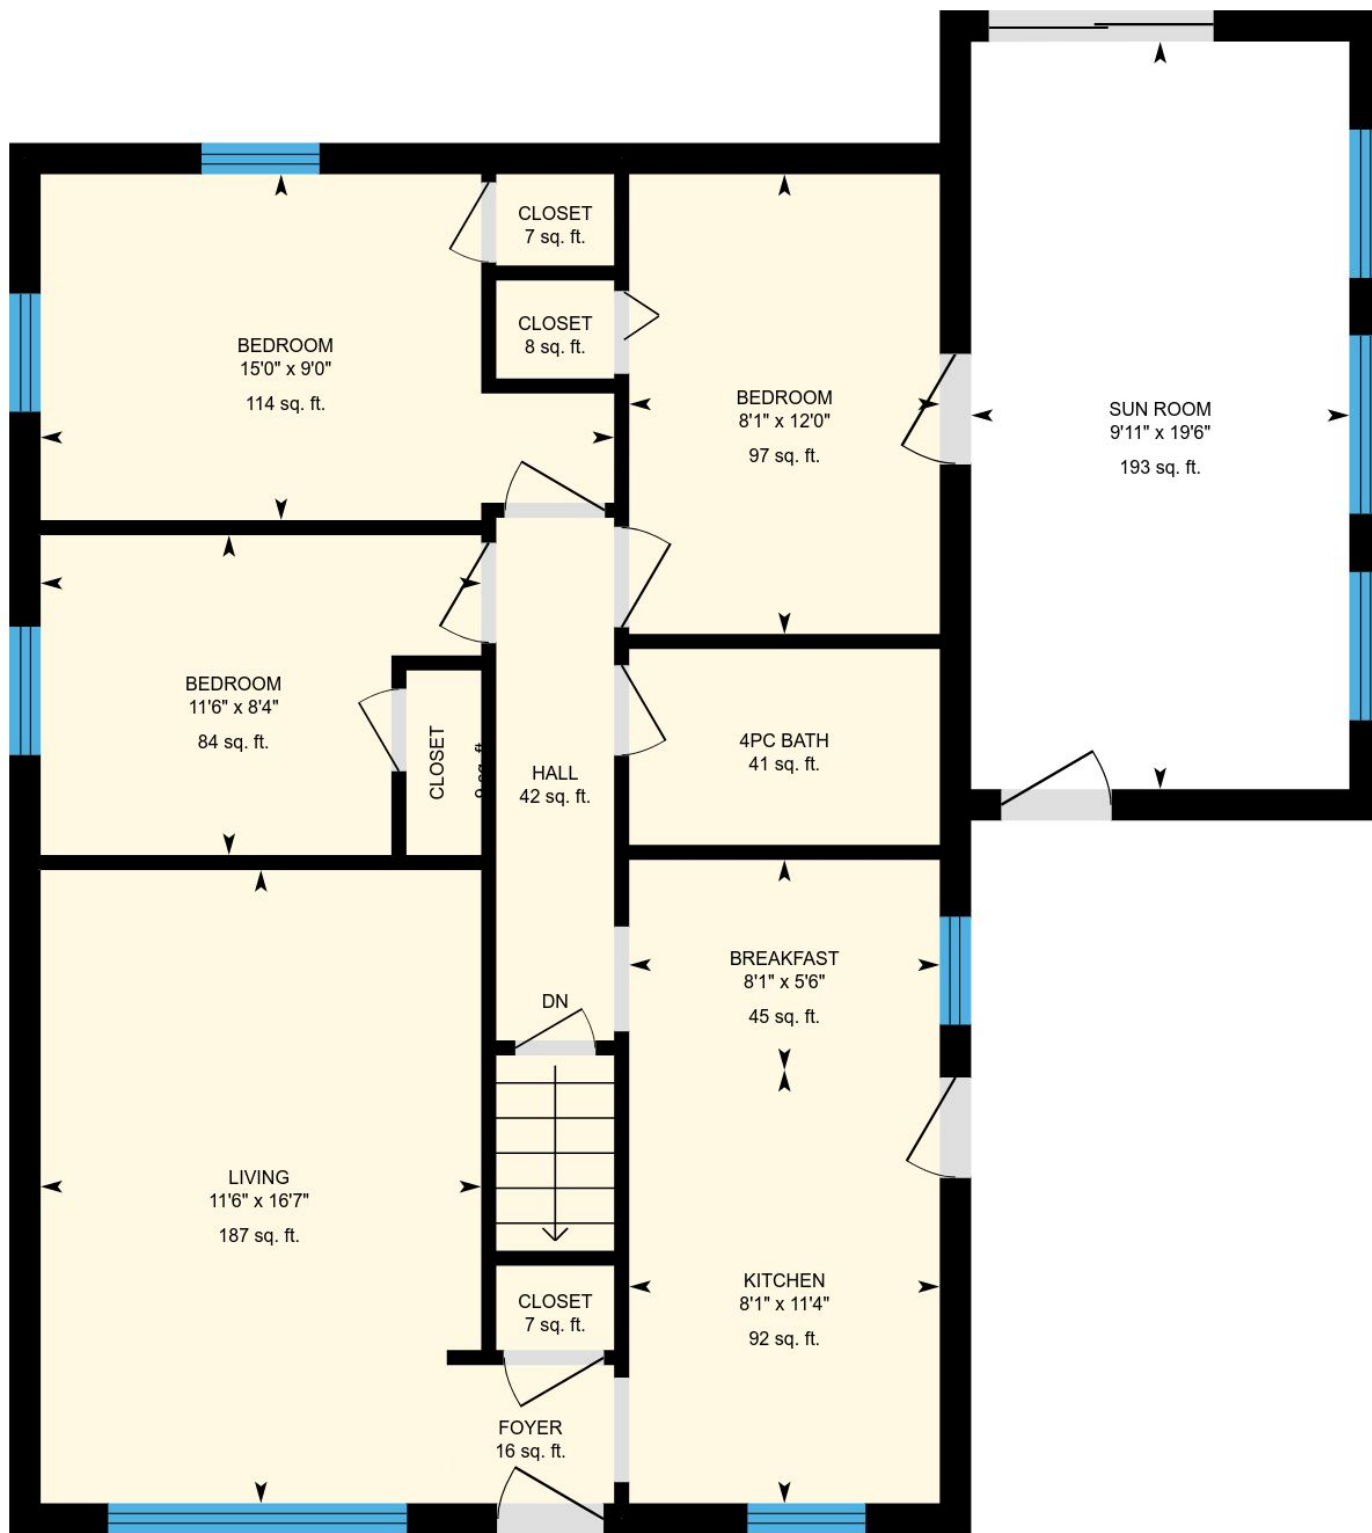

649 Lowther St S, Cambridge, ON

Total Exterior Area Above Grade 914 sq. ft. (Main Building)

Main floor
Exterior Area 914 sq. ft.

Basement (Below Grade)
Exterior Area 882 sq. ft.

649 Lowther St S, Cambridge, ON

Main floor Total Exterior Area 914 sq. ft.
Total Interior Area 816 sq. ft.

PREPARED: Dec, 2017

649 Lowther St S, Cambridge, ON

Basement Total Exterior Area 882 sq. ft.
Total Interior Area 786 sq. ft.

PREPARED: Dec, 2017