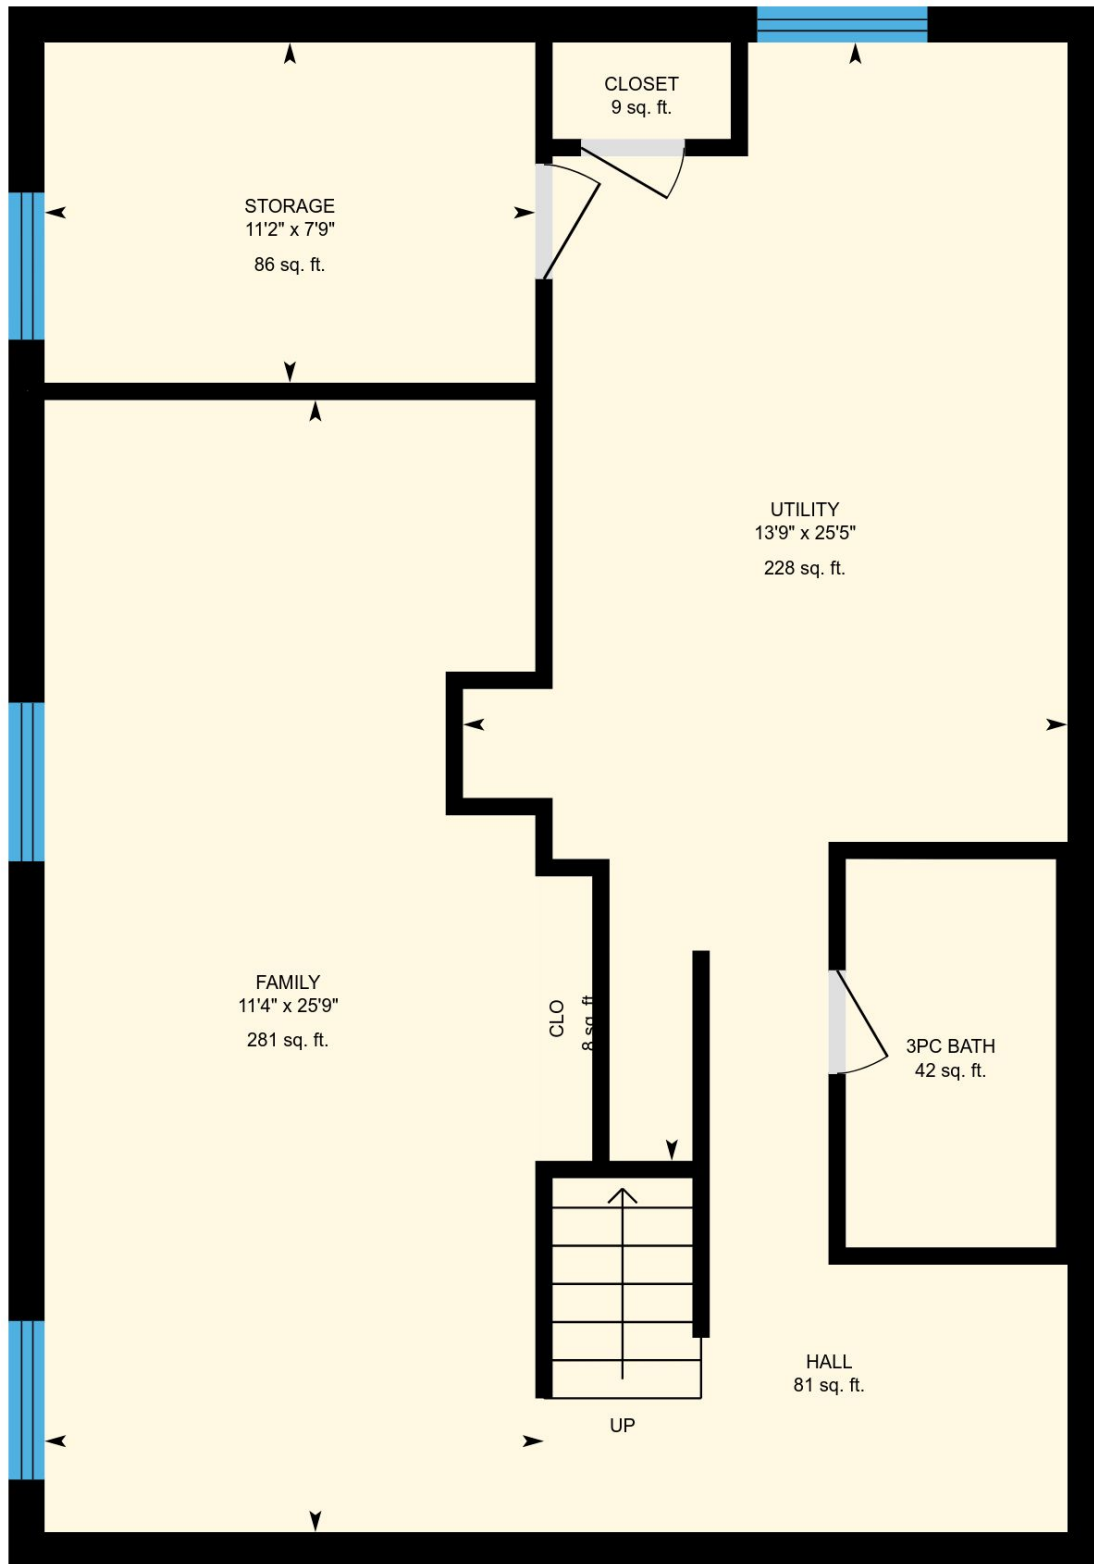

649 Lowther St S, Cambridge, ON

Total Exterior Area Above Grade 914 sq. ft. (Main Building)

Main floor
Exterior Area 914 sq. ft.

Basement (Below Grade)
Exterior Area 882 sq. ft.

649 Lowther St S, Cambridge, ON

Main floor Total Exterior Area 914 sq. ft.
Total Interior Area 816 sq. ft.

PREPARED: Dec, 2017

649 Lowther St S, Cambridge, ON

Basement Total Exterior Area 882 sq. ft.
Total Interior Area 786 sq. ft.

PREPARED: Dec, 2017