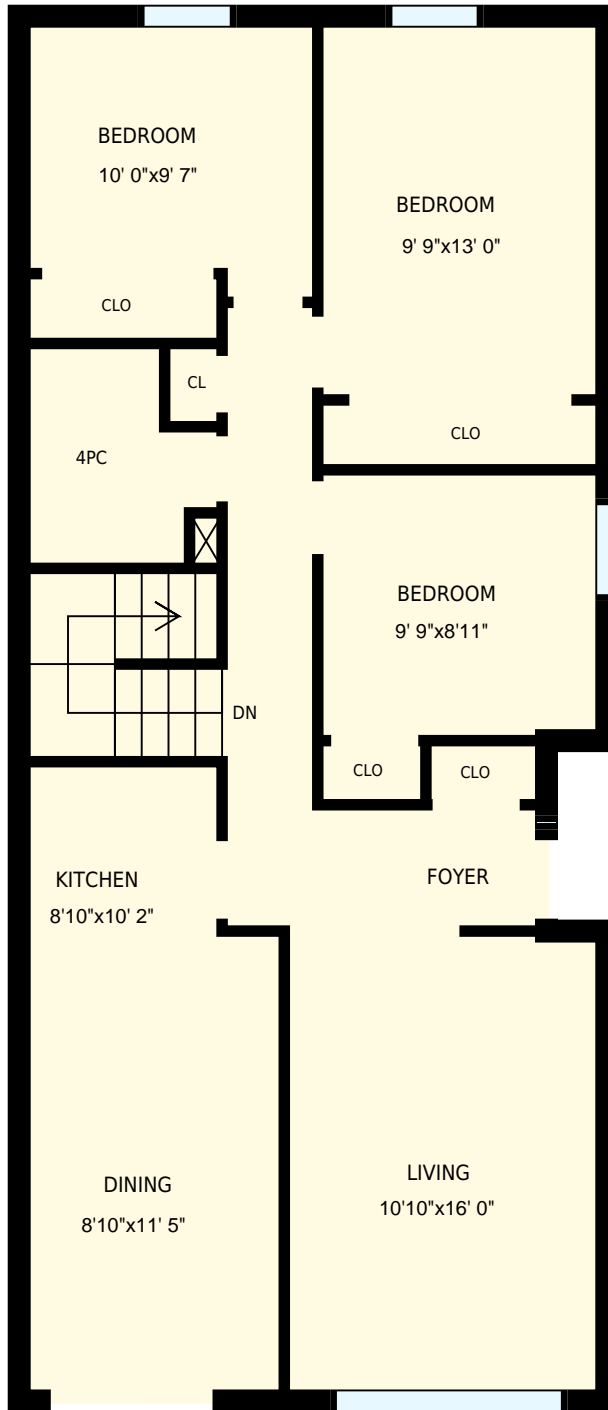

# 7 Macteith Ct, Cambridge, ON

Total Exterior Area Above Grade 1036 sq. ft.

**Main Floor**  
Exterior Area 1036 sq. ft.

**Basement**  
Exterior Area 995 sq. ft.

All room dimensions and floor areas must be considered approximate and are subject to independent verification. For method of measurement please see <https://youriguide.com/measure/>.

PREPARED FOR: Steve Bailey  
Broker  
REMAX Real Estate Centre Inc., Brokerage

7 Macteith Ct, Cambridge, ON

PREPARED FOR:  
Steve Bailey  
Broker  
REMAX Real Estate Centre Inc., Brokerage

Main Floor

Interior Area 931 sq. ft.  
Exterior Area 1036 sq. ft.  Included Area

PREPARED ON:  
Jul, 2017

All room dimensions and floor areas must be considered approximate and are subject to independent verification.  
For method of measurement please see <https://youriguide.com/measure/>.

All room dimensions and floor areas must be considered approximate and are subject to independent verification.  
For method of measurement please see <https://youriguide.com/measure/>.