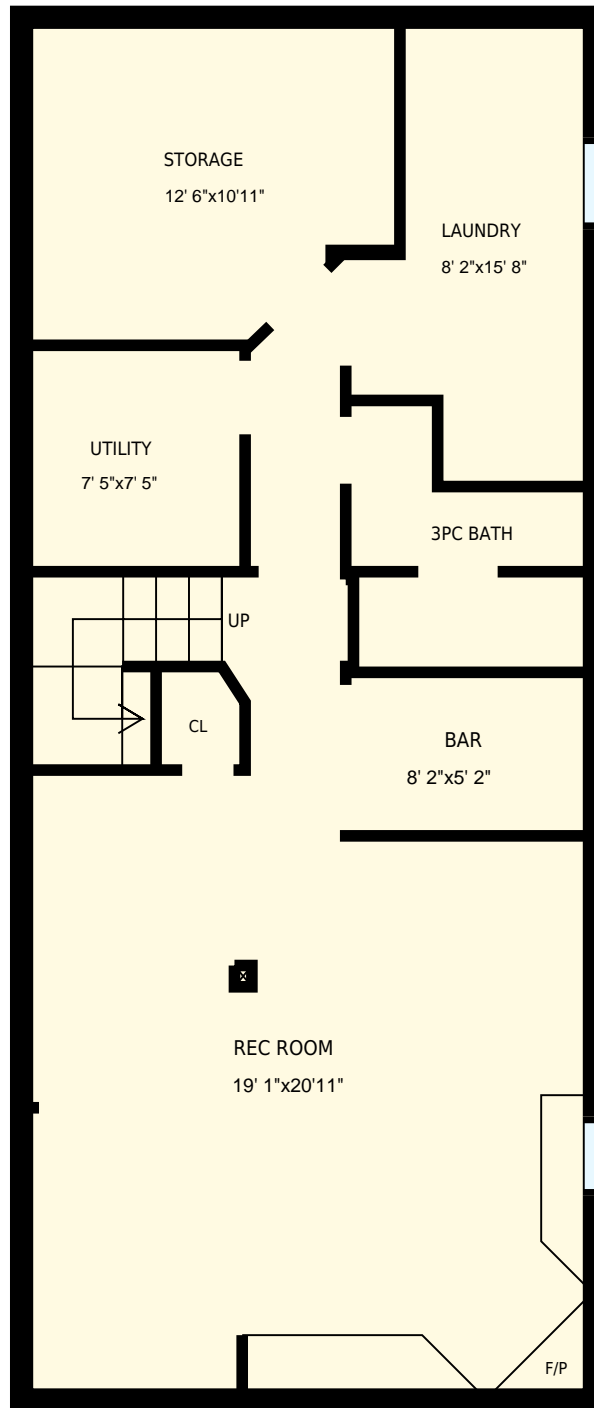

# 7 Macteith Ct, Cambridge, ON

Total Exterior Area Above Grade 1036 sq. ft.

**Main Floor**  
Exterior Area 1036 sq. ft.

**Basement**  
Exterior Area 995 sq. ft.

All room dimensions and floor areas must be considered approximate and are subject to independent verification. For method of measurement please see <https://youriguide.com/measure/>.

PREPARED FOR: Steve Bailey  
Broker  
REMAX Real Estate Centre Inc., Brokerage

7 Macteith Ct, Cambridge, ON

PREPARED FOR:  
Steve Bailey  
Broker  
REMAX Real Estate Centre Inc., Brokerage

Main Floor

Interior Area 931 sq. ft.  
Exterior Area 1036 sq. ft.  Included Area

PREPARED ON:  
Jul, 2017

All room dimensions and floor areas must be considered approximate and are subject to independent verification.  
For method of measurement please see <https://youriguide.com/measure/>.