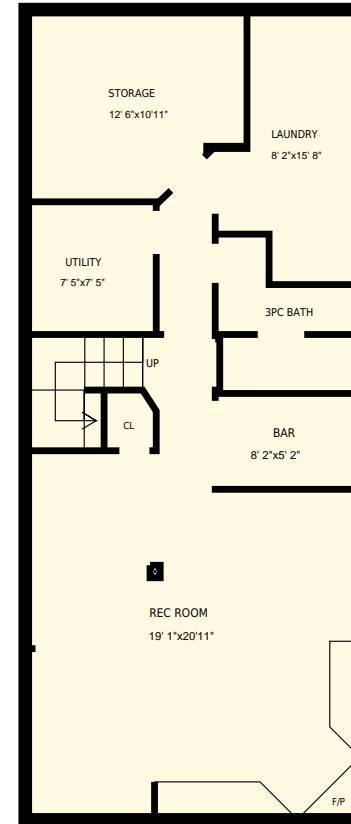

# 7 Macteith Ct, Cambridge, ON

Total Exterior Area Above Grade 1036 sq. ft.

**Main Floor**  
Exterior Area 1036 sq. ft.

**Basement**  
Exterior Area 995 sq. ft.

All room dimensions and floor areas must be considered approximate and are subject to independent verification. For method of measurement please see <https://youriguide.com/measure/>.

PREPARED FOR: Steve Bailey  
Broker  
REMAX Real Estate Centre Inc., Brokerage

7 Macteith Ct, Cambridge, ON

PREPARED FOR:  
Steve Bailey  
Broker  
REMAX Real Estate Centre Inc., Brokerage

Main Floor

Interior Area 931 sq. ft.  
Exterior Area 1036 sq. ft.  Included Area

PREPARED ON:  
Jul, 2017

All room dimensions and floor areas must be considered approximate and are subject to independent verification.  
For method of measurement please see <https://youriguide.com/measure/>.