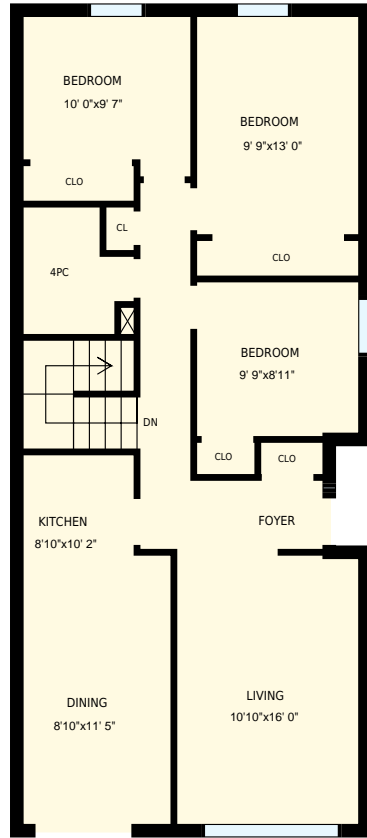

# 7 Macteith Ct, Cambridge, ON

Total Exterior Area Above Grade 1036 sq. ft.

**Main Floor**  
Exterior Area 1036 sq. ft.

**Basement**  
Exterior Area 995 sq. ft.

All room dimensions and floor areas must be considered approximate and are subject to independent verification. For method of measurement please see <https://youriguide.com/measure/>.

PREPARED FOR: Steve Bailey  
Broker  
REMAX Real Estate Centre Inc., Brokerage

7 Macteith Ct, Cambridge, ON

PREPARED FOR:  
Steve Bailey  
Broker  
REMAX Real Estate Centre Inc., Brokerage

Main Floor

Interior Area 931 sq. ft.  
Exterior Area 1036 sq. ft.  Included Area

PREPARED ON:  
Jul, 2017

All room dimensions and floor areas must be considered approximate and are subject to independent verification.  
For method of measurement please see <https://youriguide.com/measure/>.

7 Macteith Ct, Cambridge, ON

PREPARED FOR:  
Steve Bailey  
Broker  
REMAX Real Estate Centre Inc., Brokerage

**Basement**

Interior Area 896 sq. ft.  
Exterior Area 995 sq. ft.  Included Area

PREPARED ON:  
Jul, 2017