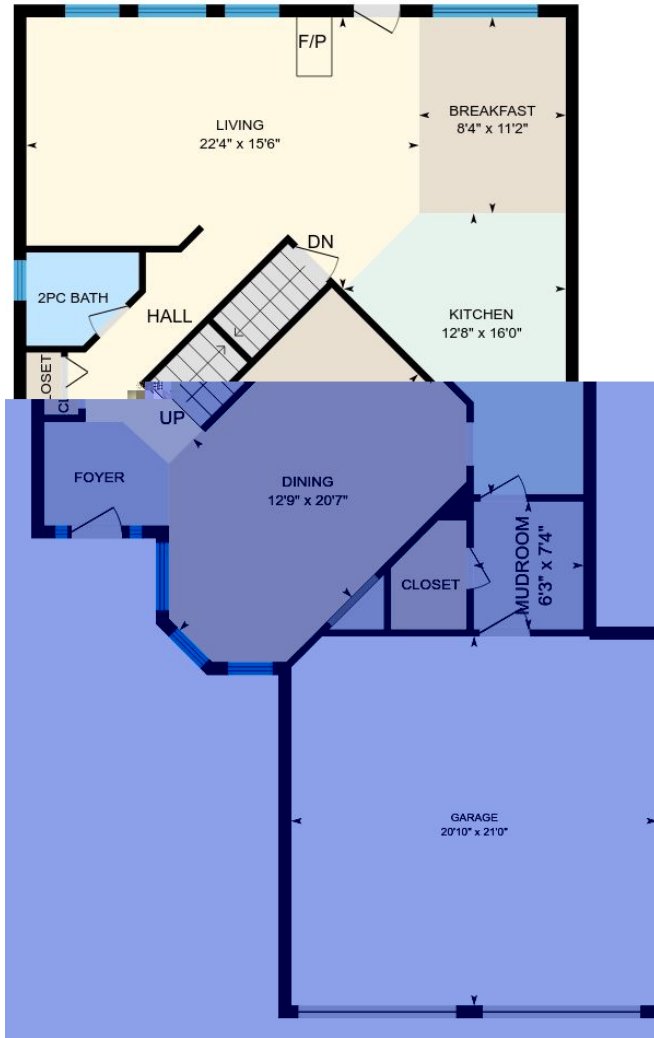

100 High Acres Crescent, Kitchener, ON

Total Exterior Area Above Grade 2506 sq. ft. (Main Building)

Main floor
Exterior Area 1137 sq. ft.

2nd floor
Exterior Area 1369 sq. ft.

100 High Acres Crescent, Kitchener, ON

Main floor Total Exterior Area 1137 sq. ft.
Total Interior Area 1039 sq. ft.

PREPARED: Dec, 2017

100 High Acres Crescent, Kitchener, ON

2nd floor Total Exterior Area 1369 sq. ft.
Total Interior Area 1250 sq. ft.