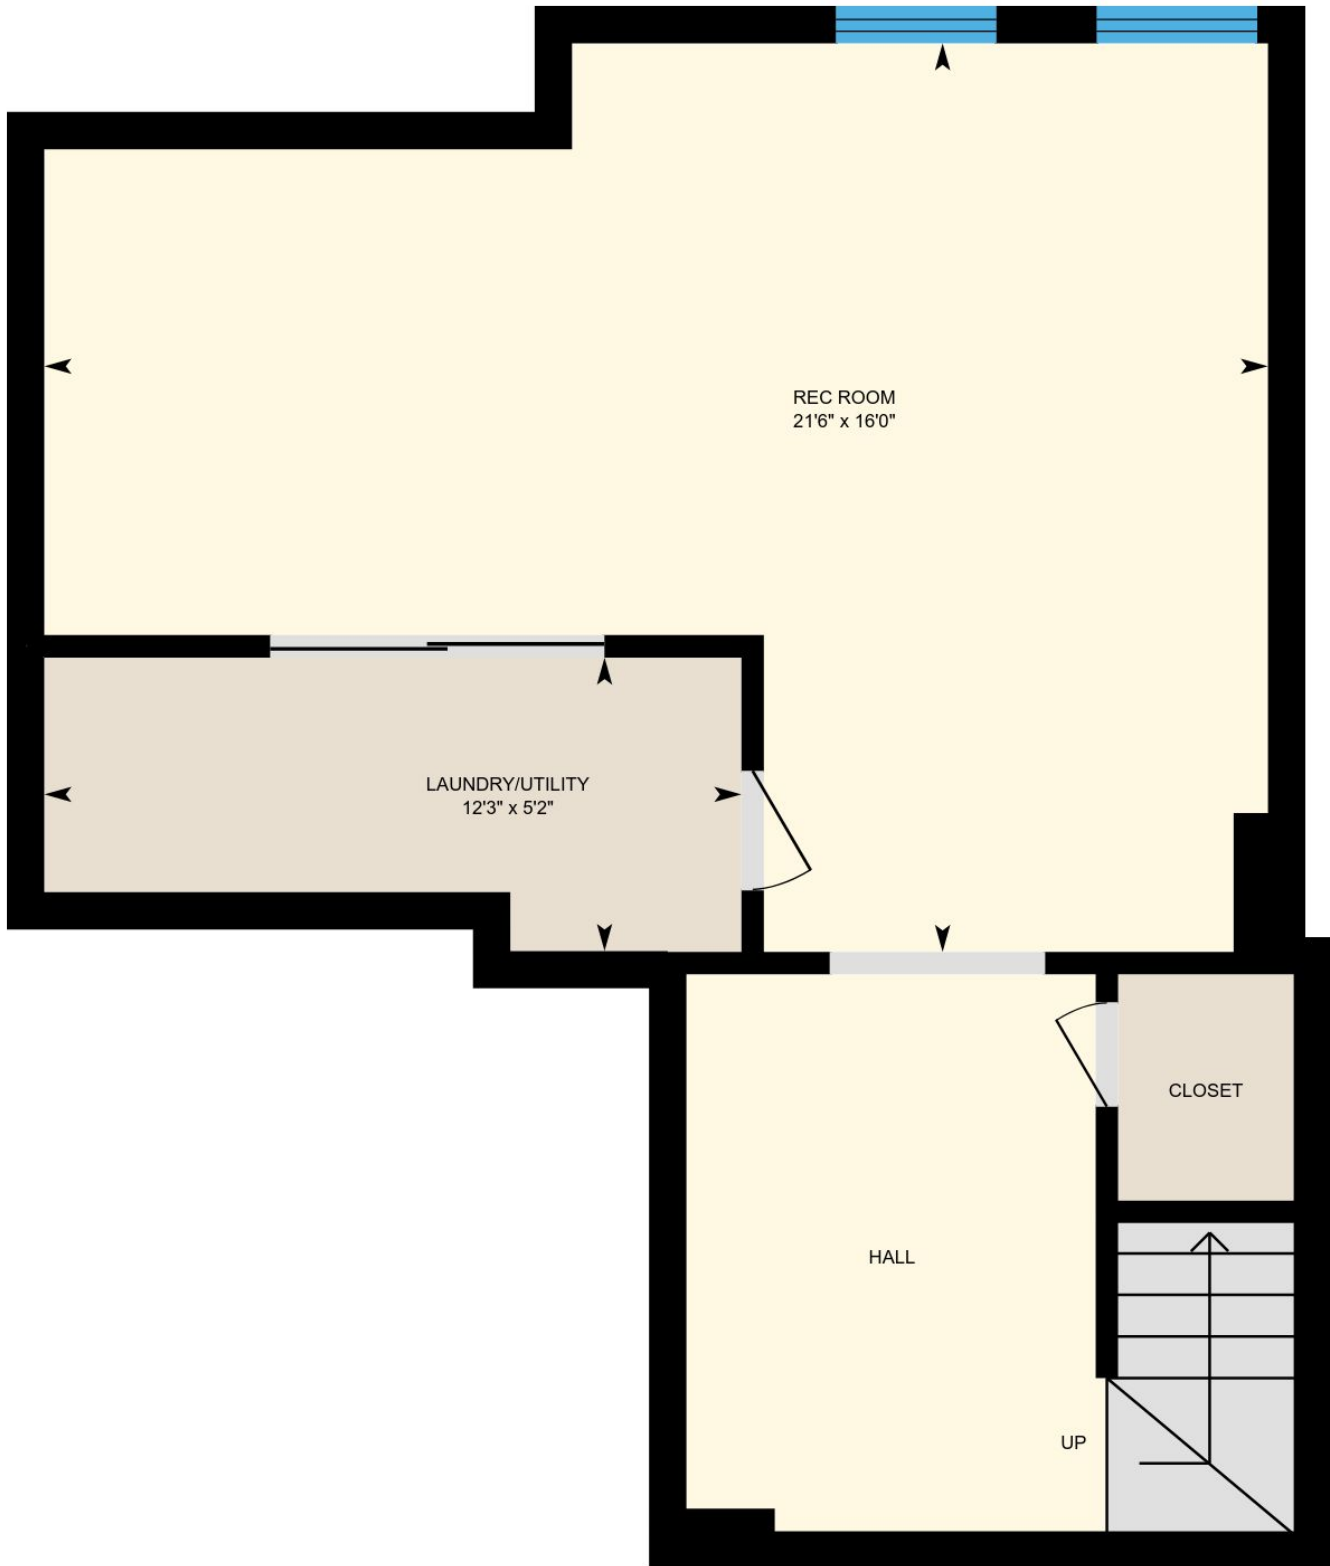

87 Manhattan Cir, Cambridge, ON

Total Exterior Area Above Grade 1253 sq. ft.

Main floor
Exterior Area 535 sq. ft.

2nd floor
Exterior Area 718 sq. ft.

Basement (Below Grade)
Exterior Area 491 sq. ft.

87 Manhattan Cir, Cambridge, ON

Main floor Total Exterior Area 535 sq. ft.
Total Interior Area 468 sq. ft.

PREPARED: Nov, 2017

87 Manhattan Cir, Cambridge, ON

2nd floor Total Exterior Area 718 sq. ft.
Total Interior Area 645 sq. ft.

0 2 4
ft

PREPARED: Nov, 2017

87 Manhattan Cir, Cambridge, ON

Basement Total Exterior Area 491 sq. ft.
Total Interior Area 426 sq. ft.

PREPARED: Nov, 2017