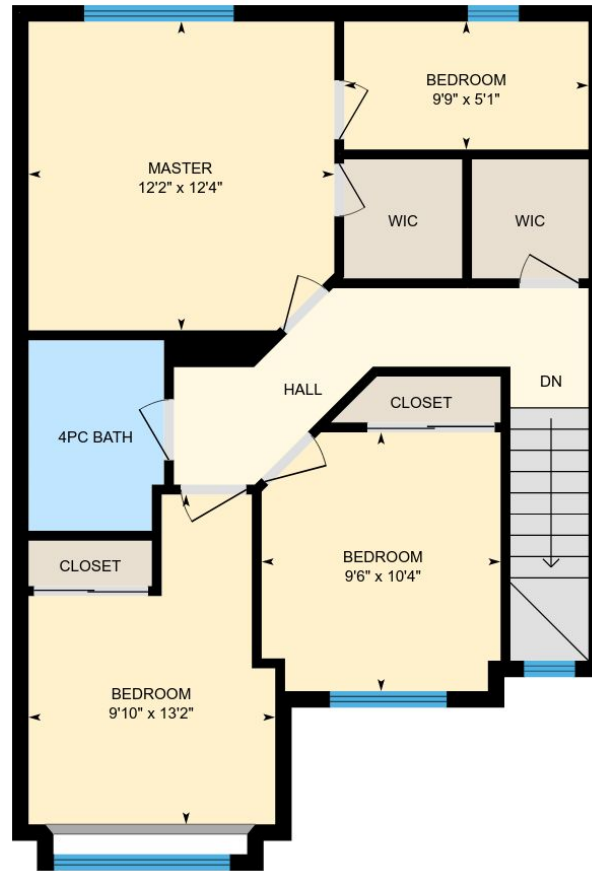

87 Manhattan Cir, Cambridge, ON

Total Exterior Area Above Grade 1253 sq. ft.

Main floor
Exterior Area 535 sq. ft.

2nd floor
Exterior Area 718 sq. ft.

Basement (Below Grade)
Exterior Area 491 sq. ft.

87 Manhattan Cir, Cambridge, ON

Main floor Total Exterior Area 535 sq. ft.
Total Interior Area 468 sq. ft.

PREPARED: Nov, 2017

87 Manhattan Cir, Cambridge, ON

2nd floor Total Exterior Area 718 sq. ft.
Total Interior Area 645 sq. ft.

0 2 4
ft

PREPARED: Nov, 2017

87 Manhattan Cir, Cambridge, ON

Basement Total Exterior Area 491 sq. ft.
Total Interior Area 426 sq. ft.

PREPARED: Nov, 2017