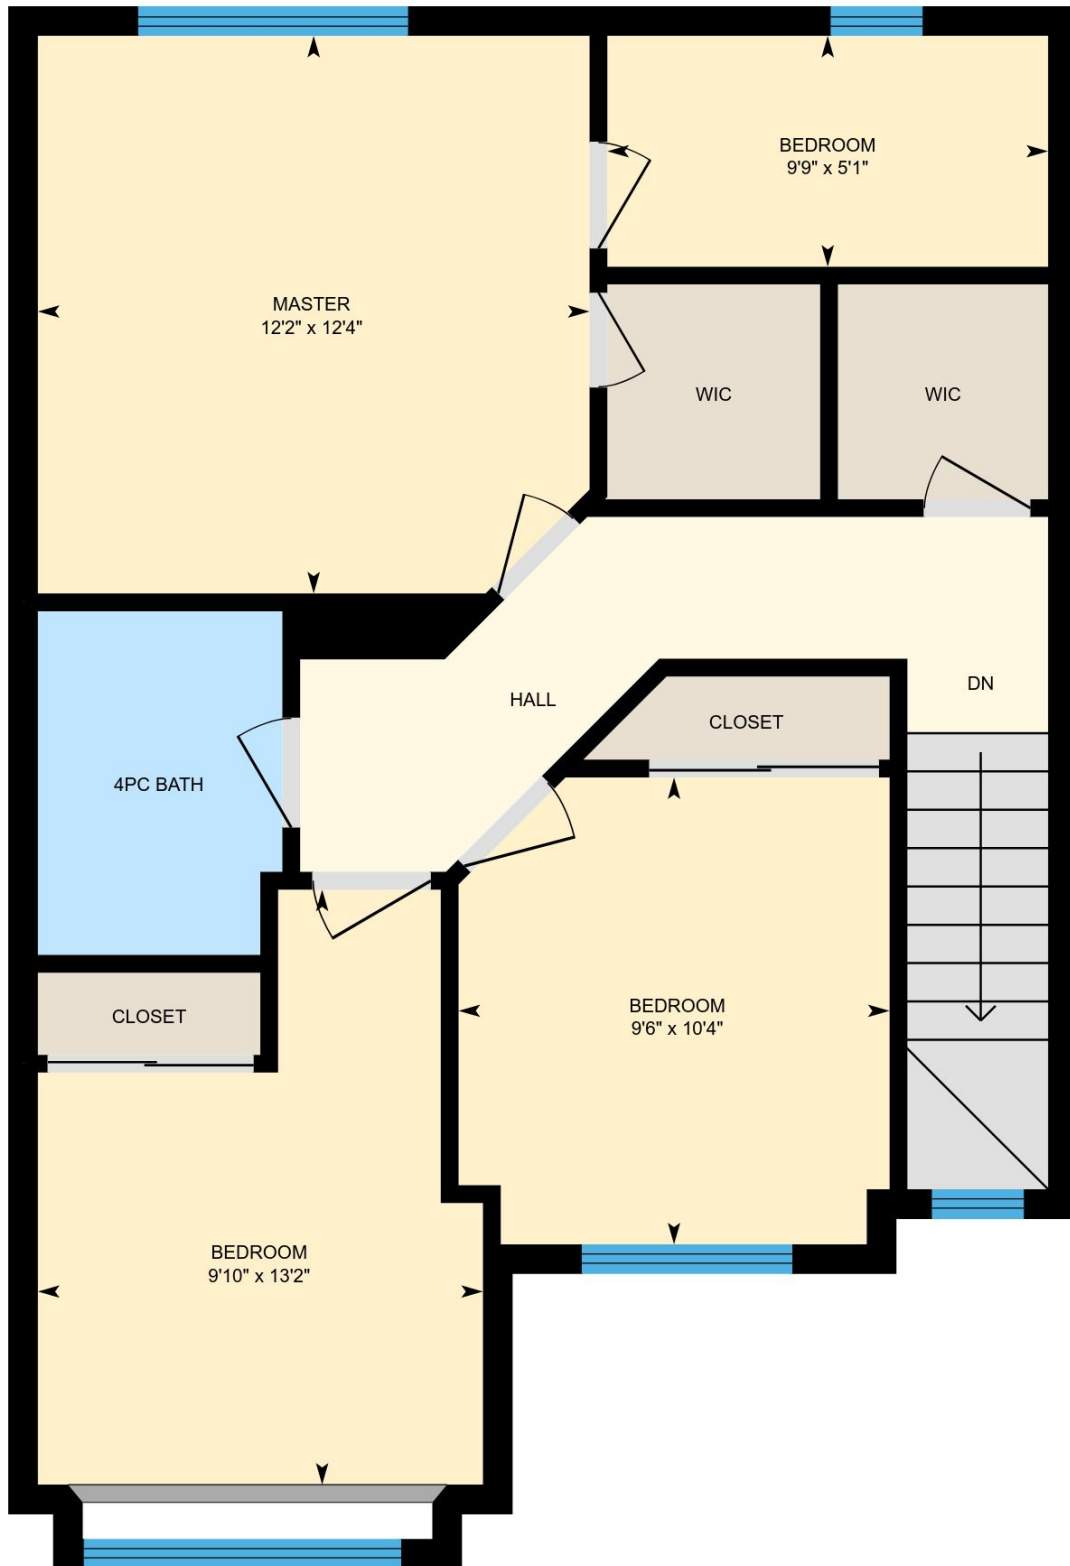

87 Manhattan Cir, Cambridge, ON

Total Exterior Area Above Grade 1253 sq. ft.

Main floor
Exterior Area 535 sq. ft.

2nd floor
Exterior Area 718 sq. ft.

Basement (Below Grade)
Exterior Area 491 sq. ft.

87 Manhattan Cir, Cambridge, ON

Main floor Total Exterior Area 535 sq. ft.
Total Interior Area 468 sq. ft.

PREPARED: Nov, 2017

87 Manhattan Cir, Cambridge, ON

2nd floor Total Exterior Area 718 sq. ft.
Total Interior Area 645 sq. ft.

0 2 4
ft

PREPARED: Nov, 2017

87 Manhattan Cir, Cambridge, ON

Basement Total Exterior Area 491 sq. ft.
Total Interior Area 426 sq. ft.

PREPARED: Nov, 2017