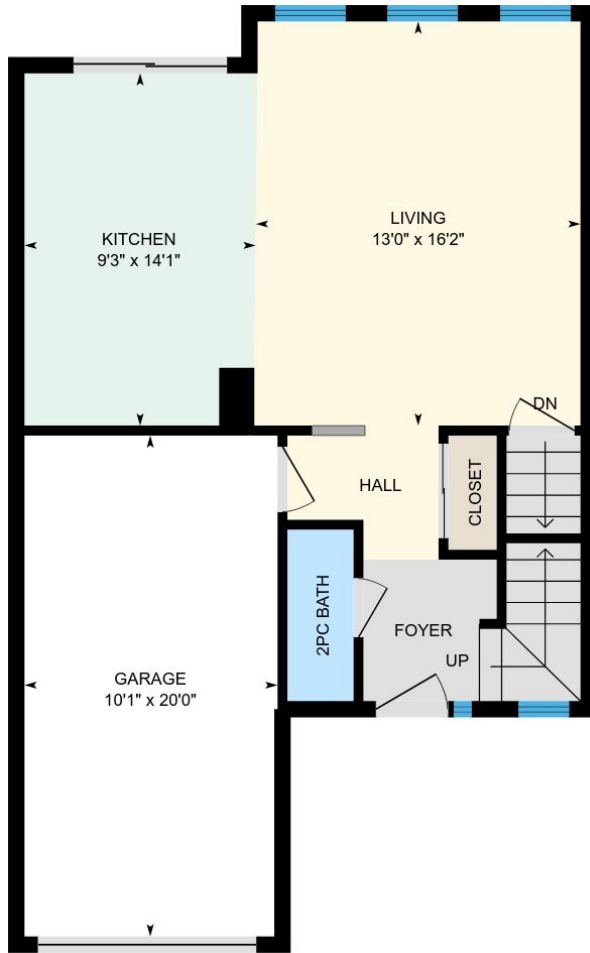

87 Manhattan Cir, Cambridge, ON

Total Exterior Area Above Grade 1253 sq. ft.

Main floor
Exterior Area 535 sq. ft.

2nd floor
Exterior Area 718 sq. ft.

Basement (Below Grade)
Exterior Area 491 sq. ft.

87 Manhattan Cir, Cambridge, ON

Main floor Total Exterior Area 535 sq. ft.
Total Interior Area 468 sq. ft.

PREPARED: Nov, 2017

87 Manhattan Cir, Cambridge, ON

2nd floor Total Exterior Area 718 sq. ft.
Total Interior Area 645 sq. ft.

0 2 4
ft

PREPARED: Nov, 2017

87 Manhattan Cir, Cambridge, ON

Basement Total Exterior Area 491 sq. ft.
Total Interior Area 426 sq. ft.

PREPARED: Nov, 2017