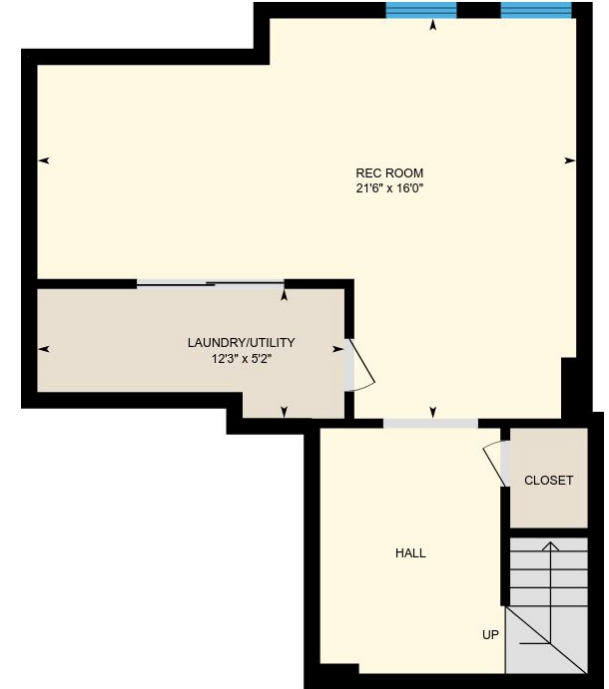

87 Manhattan Cir, Cambridge, ON

Total Exterior Area Above Grade 1253 sq. ft.

Main floor
Exterior Area 535 sq. ft.

2nd floor
Exterior Area 718 sq. ft.

Basement (Below Grade)
Exterior Area 491 sq. ft.

87 Manhattan Cir, Cambridge, ON

Main floor Total Exterior Area 535 sq. ft.
Total Interior Area 468 sq. ft.

PREPARED: Nov, 2017

87 Manhattan Cir, Cambridge, ON

2nd floor Total Exterior Area 718 sq. ft.
Total Interior Area 645 sq. ft.

0 2 4
ft

PREPARED: Nov, 2017

87 Manhattan Cir, Cambridge, ON

Basement Total Exterior Area 491 sq. ft.
Total Interior Area 426 sq. ft.

PREPARED: Nov, 2017