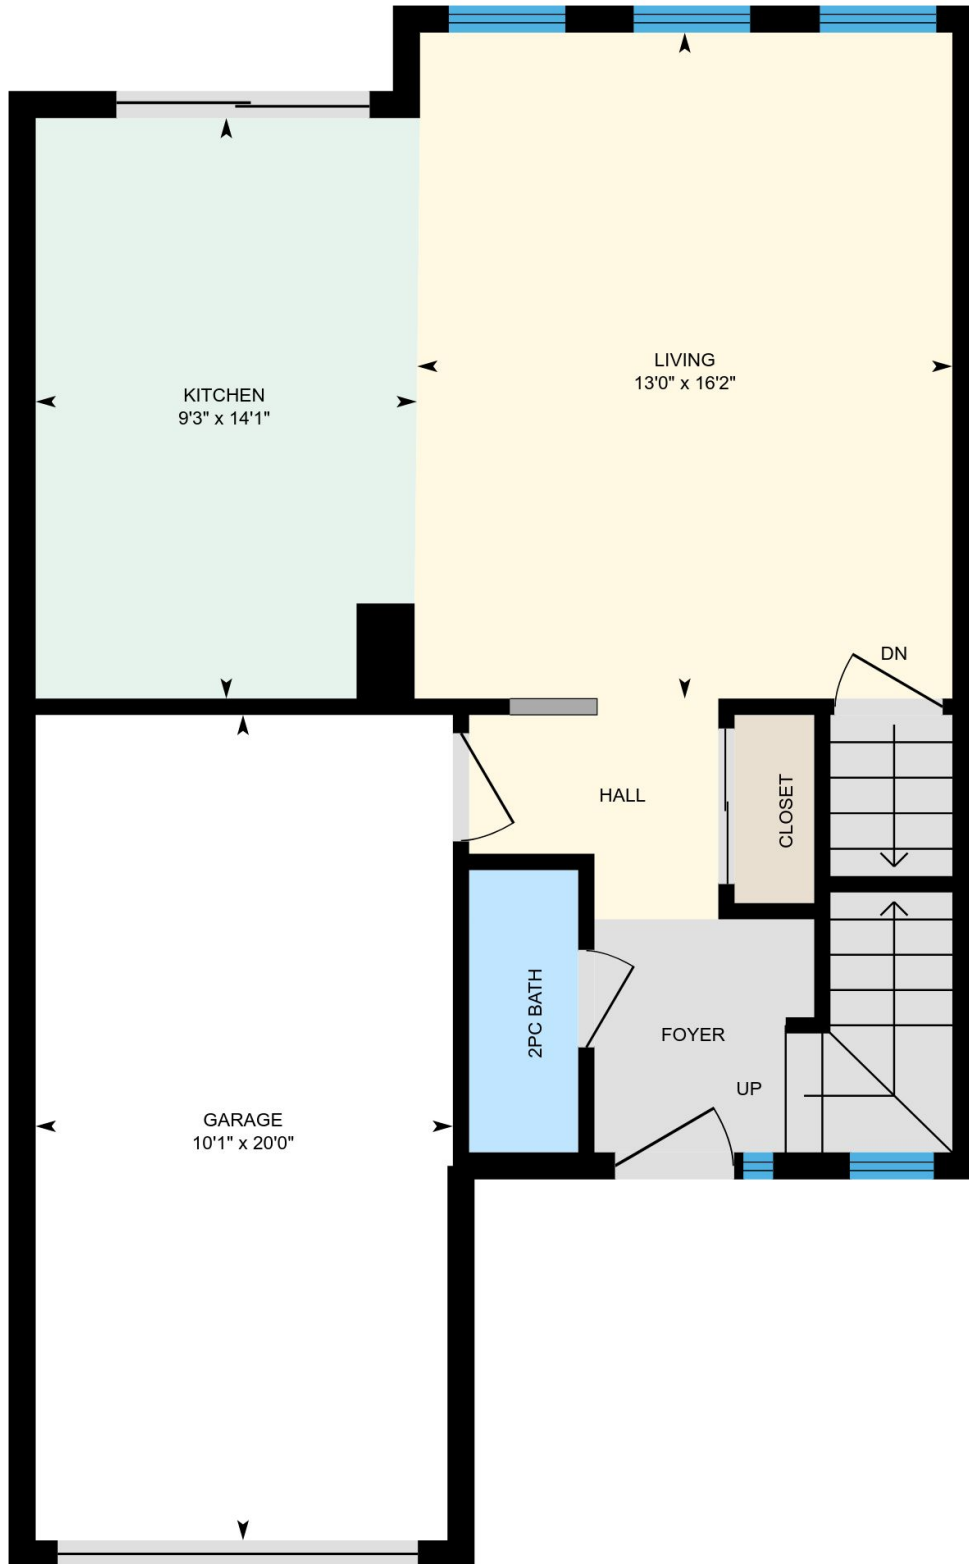

87 Manhattan Cir, Cambridge, ON

Total Exterior Area Above Grade 1253 sq. ft.

Main floor
Exterior Area 535 sq. ft.

2nd floor
Exterior Area 718 sq. ft.

Basement (Below Grade)
Exterior Area 491 sq. ft.

87 Manhattan Cir, Cambridge, ON

Main floor Total Exterior Area 535 sq. ft.
Total Interior Area 468 sq. ft.

PREPARED: Nov, 2017

87 Manhattan Cir, Cambridge, ON

2nd floor Total Exterior Area 718 sq. ft.
Total Interior Area 645 sq. ft.

0 2 4
ft

PREPARED: Nov, 2017

87 Manhattan Cir, Cambridge, ON

Basement Total Exterior Area 491 sq. ft.
Total Interior Area 426 sq. ft.

PREPARED: Nov, 2017