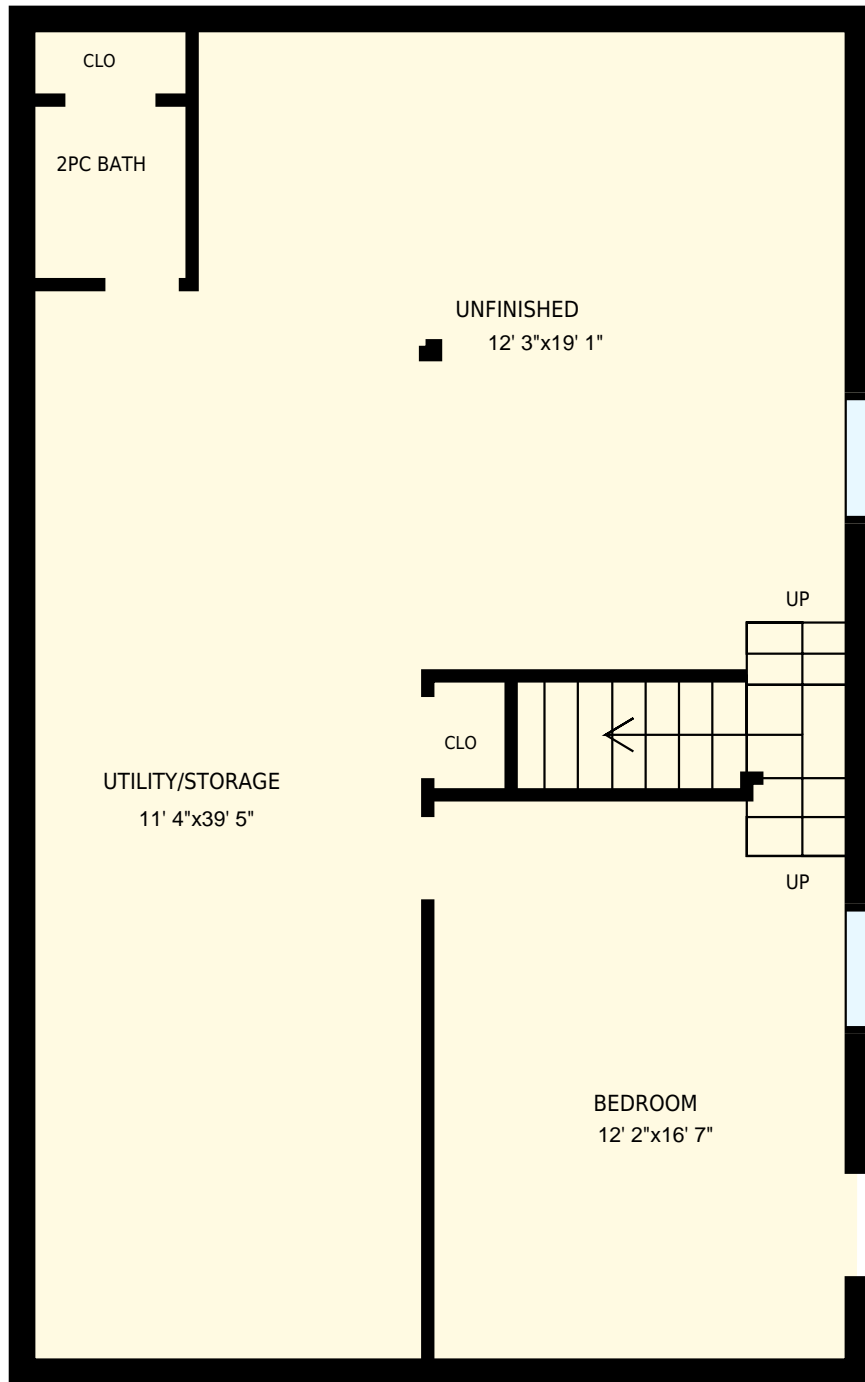

21 Dairy Ln, Huntsville, ON

Total Exterior Area Above Grade 1109 sq. ft.

Main Floor
Exterior Area 1109 sq. ft.

Basement
Exterior Area 1045 sq. ft.

21 Dairy Ln, Huntsville, ON

PREPARED FOR:
 Steve Bailey
 Broker
 REMAX Real Estate Centre Inc., Brokerage

Main Floor

Interior Area 1023 sq. ft.
 Exterior Area 1109 sq. ft. Included Area

PREPARED:
 Aug, 2017

Colored regions are included in total floor area. All room dimensions and floor areas must be considered approximate and are subject to independent verification. For method of measurement please see <https://youriguide.com/measure/>.

21 Dairy Ln, Huntsville, ON

PREPARED FOR:
Steve Bailey
Broker
REMAX Real Estate Centre Inc., Brokerage

Basement

Interior Area 961 sq. ft.
Exterior Area 1045 sq. ft. Included Area

PREPARED:
Aug, 2017

Colored regions are included in total floor area. All room dimensions and floor areas must be considered approximate and are subject to independent verification. For method of measurement please see <https://youriguide.com/measure/>.