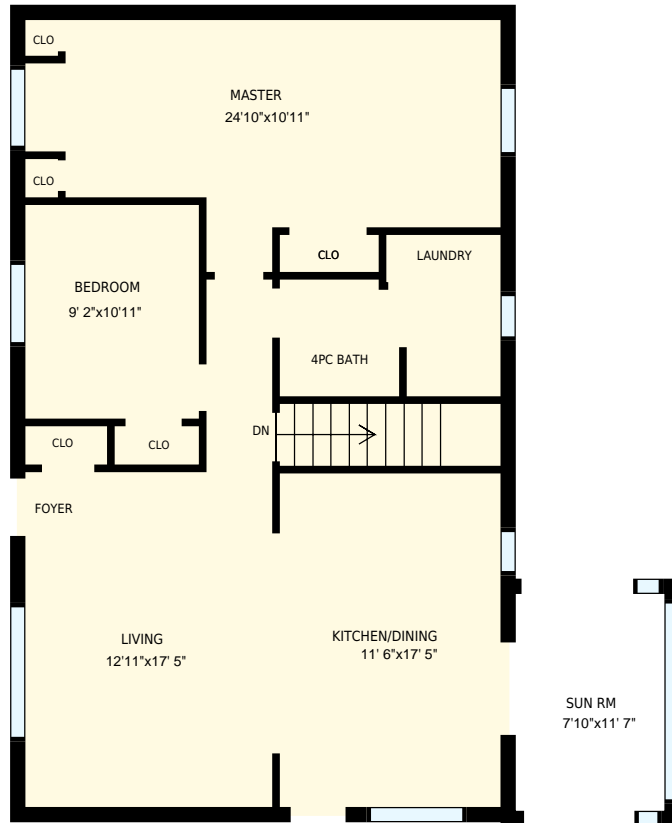

21 Dairy Ln, Huntsville, ON

Total Exterior Area Above Grade 1109 sq. ft.

Main Floor
Exterior Area 1109 sq. ft.

Basement
Exterior Area 1045 sq. ft.

21 Dairy Ln, Huntsville, ON

PREPARED FOR:
 Steve Bailey
 Broker
 REMAX Real Estate Centre Inc., Brokerage

Main Floor

Interior Area 1023 sq. ft.
 Exterior Area 1109 sq. ft. Included Area

PREPARED:
 Aug, 2017

Colored regions are included in total floor area. All room dimensions and floor areas must be considered approximate and are subject to independent verification. For method of measurement please see <https://youriguide.com/measure/>.

21 Dairy Ln, Huntsville, ON

PREPARED FOR:
Steve Bailey
Broker
REMAX Real Estate Centre Inc., Brokerage

Basement

Interior Area 961 sq. ft.
Exterior Area 1045 sq. ft. Included Area

PREPARED:
Aug, 2017

Colored regions are included in total floor area. All room dimensions and floor areas must be considered approximate and are subject to independent verification. For method of measurement please see <https://youriguide.com/measure/>.