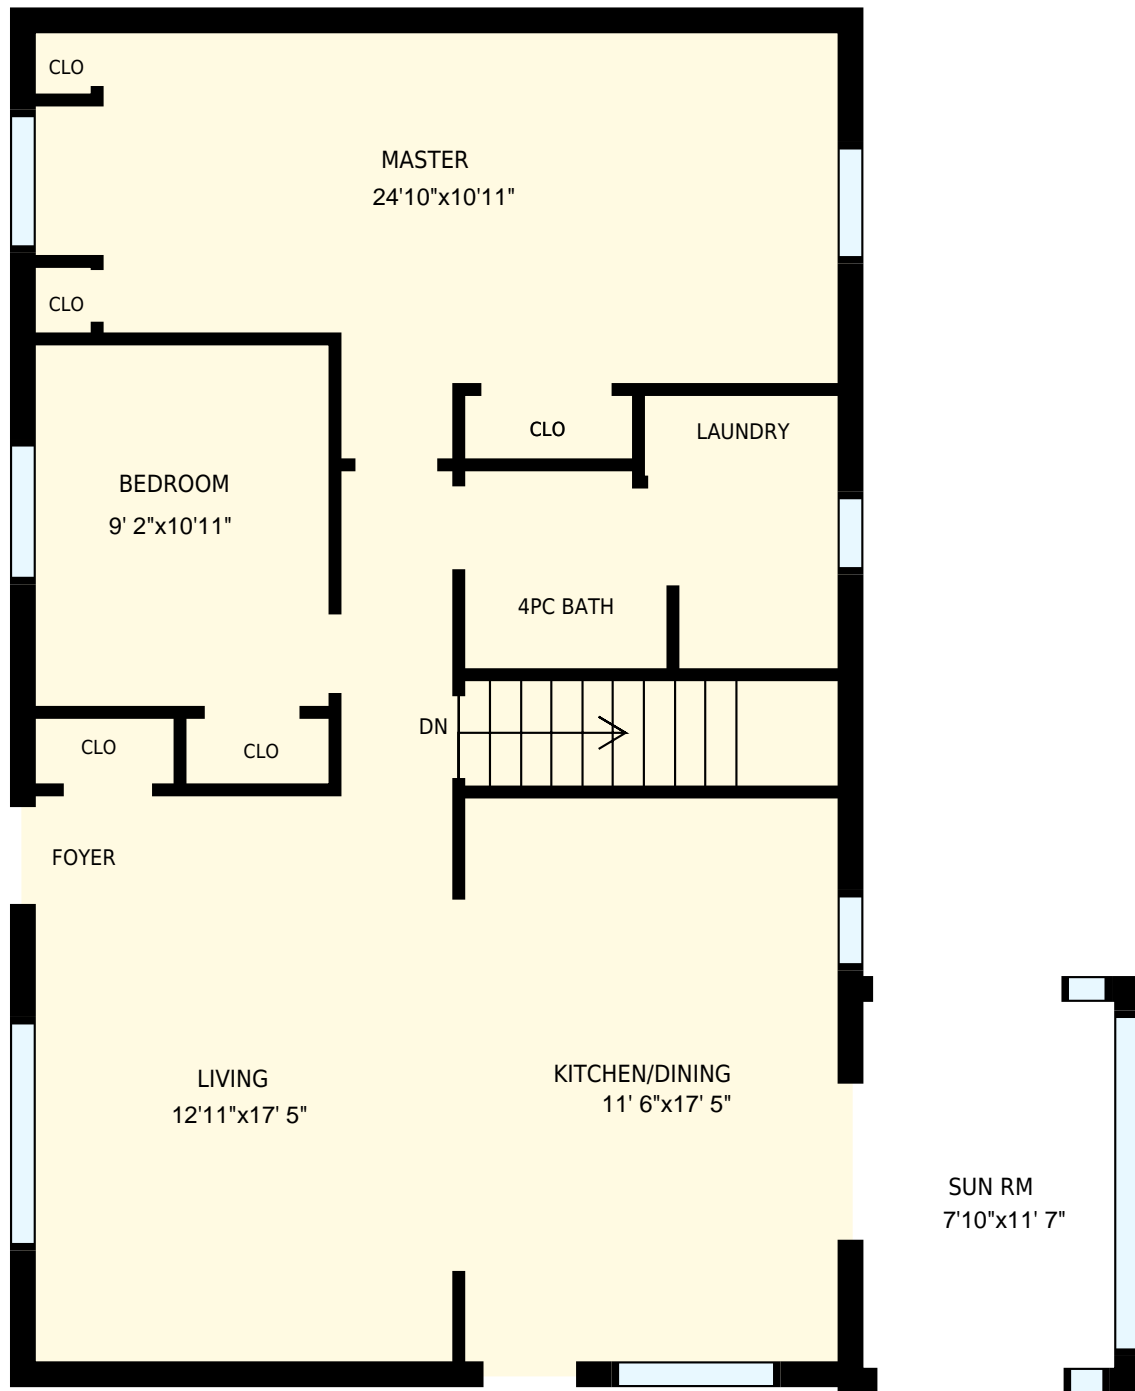

21 Dairy Ln, Huntsville, ON

Total Exterior Area Above Grade 1109 sq. ft.

Main Floor
Exterior Area 1109 sq. ft.

Basement
Exterior Area 1045 sq. ft.

21 Dairy Ln, Huntsville, ON

PREPARED FOR:
 Steve Bailey
 Broker
 REMAX Real Estate Centre Inc., Brokerage

Main Floor

Interior Area 1023 sq. ft.
 Exterior Area 1109 sq. ft. Included Area

PREPARED:
 Aug, 2017

Colored regions are included in total floor area. All room dimensions and floor areas must be considered approximate and are subject to independent verification. For method of measurement please see <https://youriguide.com/measure/>.

21 Dairy Ln, Huntsville, ON

PREPARED FOR:
Steve Bailey
Broker
REMAX Real Estate Centre Inc., Brokerage

Basement

Interior Area 961 sq. ft.
Exterior Area 1045 sq. ft. Included Area

PREPARED:
Aug, 2017

Colored regions are included in total floor area. All room dimensions and floor areas must be considered approximate and are subject to independent verification. For method of measurement please see <https://youriguide.com/measure/>.