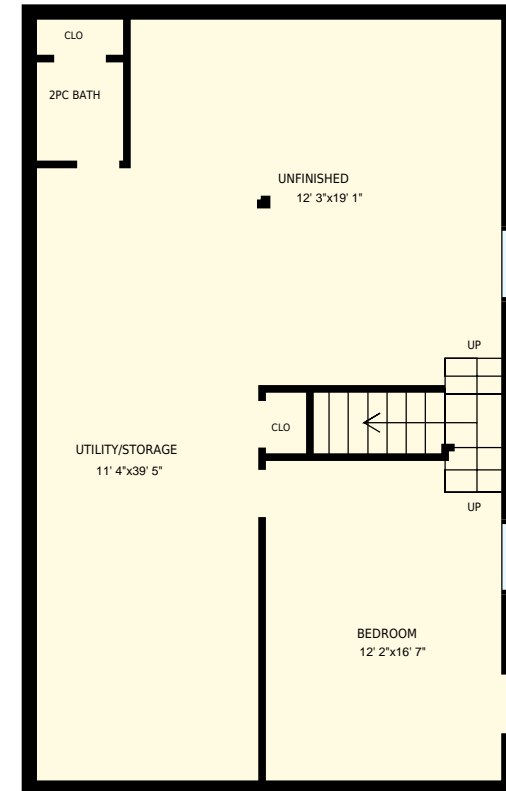

21 Dairy Ln, Huntsville, ON

Total Exterior Area Above Grade 1109 sq. ft.

Main Floor
Exterior Area 1109 sq. ft.

Basement
Exterior Area 1045 sq. ft.

21 Dairy Ln, Huntsville, ON

PREPARED FOR:
 Steve Bailey
 Broker
 REMAX Real Estate Centre Inc., Brokerage

Main Floor

Interior Area 1023 sq. ft.
 Exterior Area 1109 sq. ft. Included Area

PREPARED:
 Aug, 2017

Colored regions are included in total floor area. All room dimensions and floor areas must be considered approximate and are subject to independent verification. For method of measurement please see <https://youriguide.com/measure/>.

21 Dairy Ln, Huntsville, ON

PREPARED FOR:
Steve Bailey
Broker
REMAX Real Estate Centre Inc., Brokerage

Basement

Interior Area 961 sq. ft.
Exterior Area 1045 sq. ft. Included Area

PREPARED:
Aug, 2017

Colored regions are included in total floor area. All room dimensions and floor areas must be considered approximate and are subject to independent verification. For method of measurement please see <https://youriguide.com/measure/>.