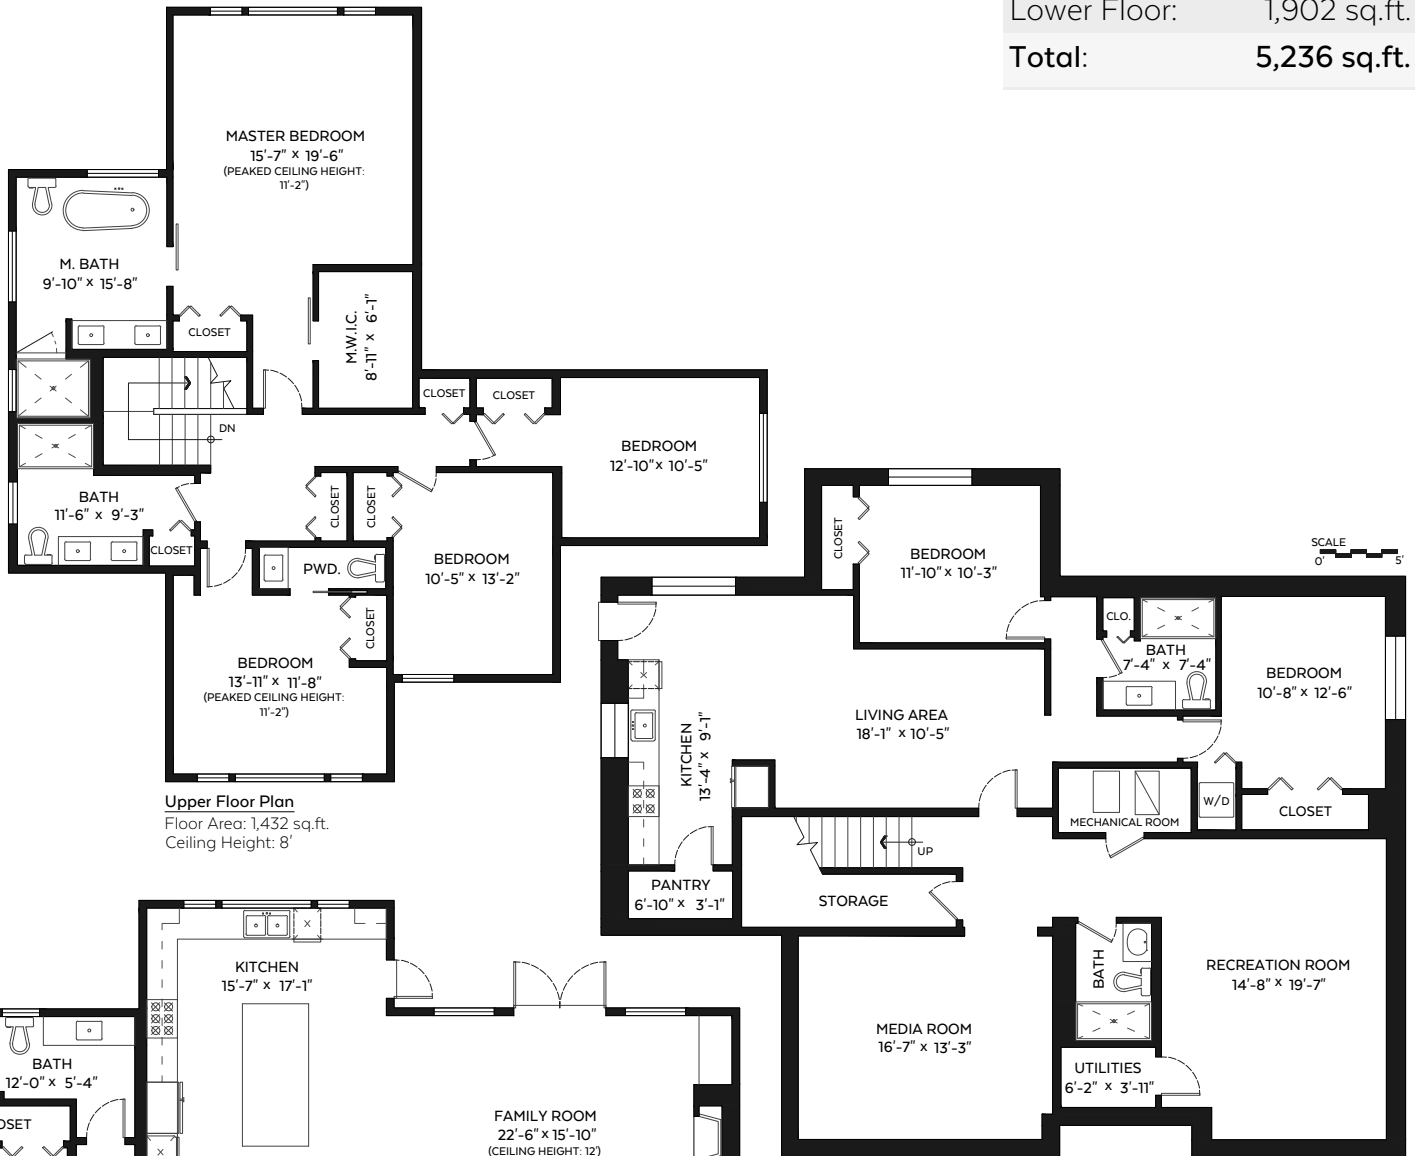

Main Floor:	1,902 sq.ft.
Upper Floor:	1,432 sq.ft.
Lower Floor:	1,902 sq.ft.
<b>Total:</b>	<b>5,236 sq.ft.</b>

**Upper Floor Plan**  
Floor Area: 1,432 sq.ft.  
Ceiling Height: 8'

**Lower Floor Plan**  
Floor Area: 1,902 sq.ft.  
Ceiling Height: 8'

**Main Floor Plan**  
Floor Area: 1,902 sq.ft.  
Ceiling Height: 9'

Measured on: Feb. 27, 2017