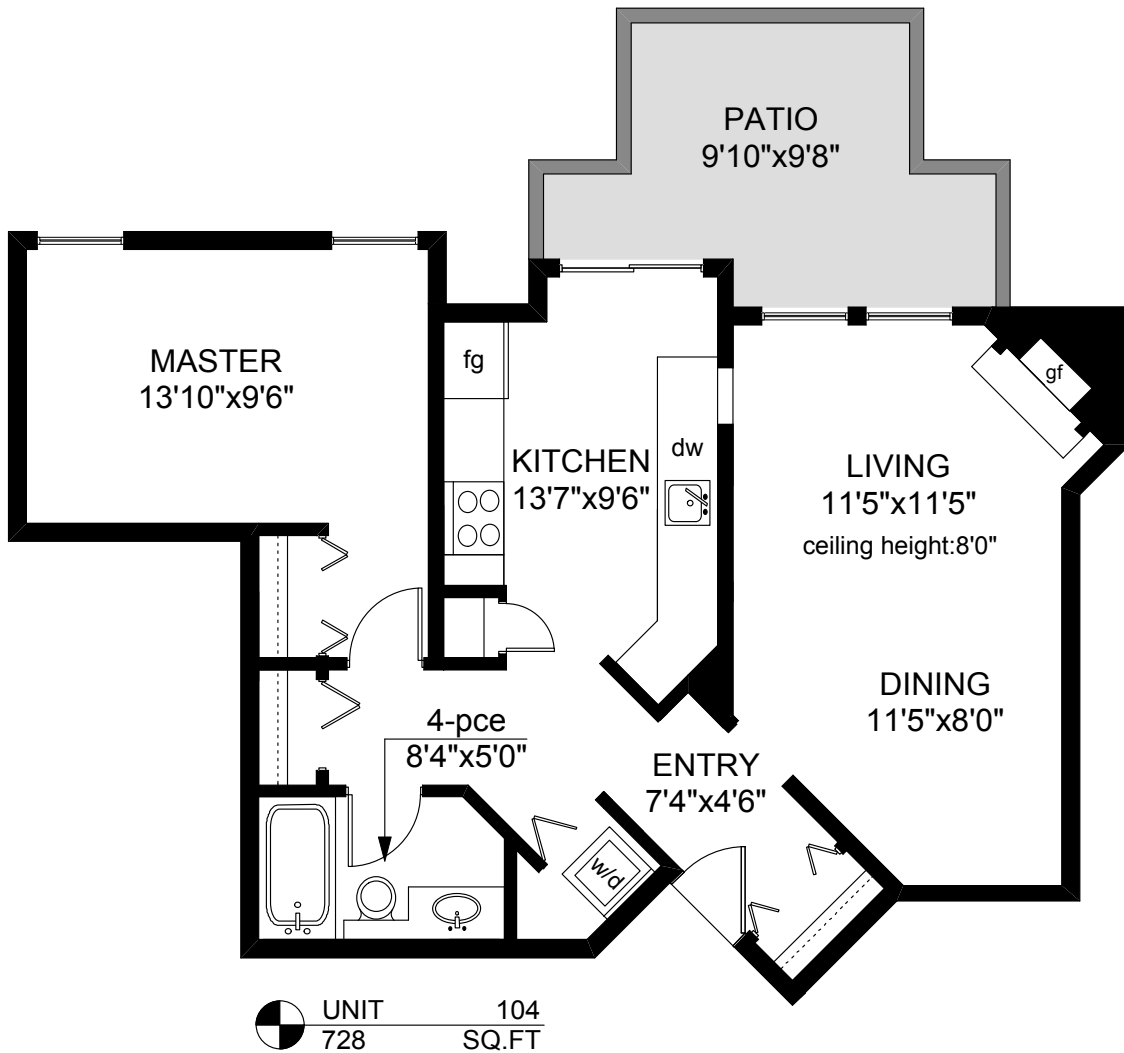

104 - 494 MARSETT PLACE

	FINISHED SQ. FT.	UNFINISHED SQ. FT.	TOTAL SQ. FT.
UNIT 104	728	0	728
TOTAL	728	0	728
PATIO	0	130	130

PREPARED FOR THE EXCLUSIVE USE OF
 JASON CARVEIRO OF
 ROYAL LEPAGE COAST CAPITAL REALTY

MEASURED ON: 11/27/15
 DRAWING FILE: 13158

Tafmeasure
 VICTORIA, B.C.
 Ph. 883.8894
 www.tafmeasure.com