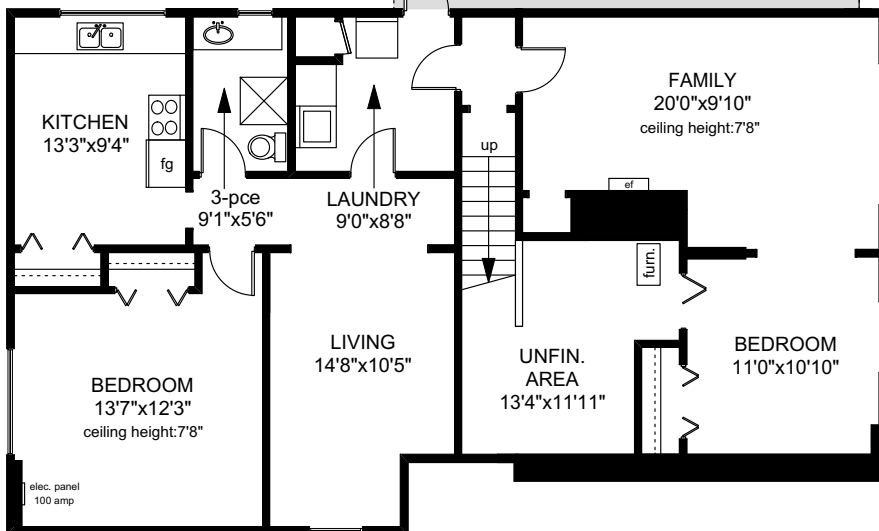

# 1924 CASA MARCIA CR.

 MAIN FLOOR  
1387 SQ.FT

 LOWER FLOOR  
1387 SQ.FT

	FINISHED SQ. FT.	UNFINISHED SQ. FT.	TOTAL SQ. FT.
MAIN	1387	0	1387
LOWER	1244	143	1387
TOTAL	2631	143	2774
CARPORT	0	420	420
DECK	0	438	438

PREPARED FOR THE EXCLUSIVE USE OF  
NICO CRAVEIRO OF  
ROYAL LEPAGE COAST CAPITAL REALTY

MEASURED ON: 03/07/16  
DRAWING FILE: 13425

**Taf**measure VICTORIA, B.C.  
Ph. 883.8894  
www.tafmeasure.com