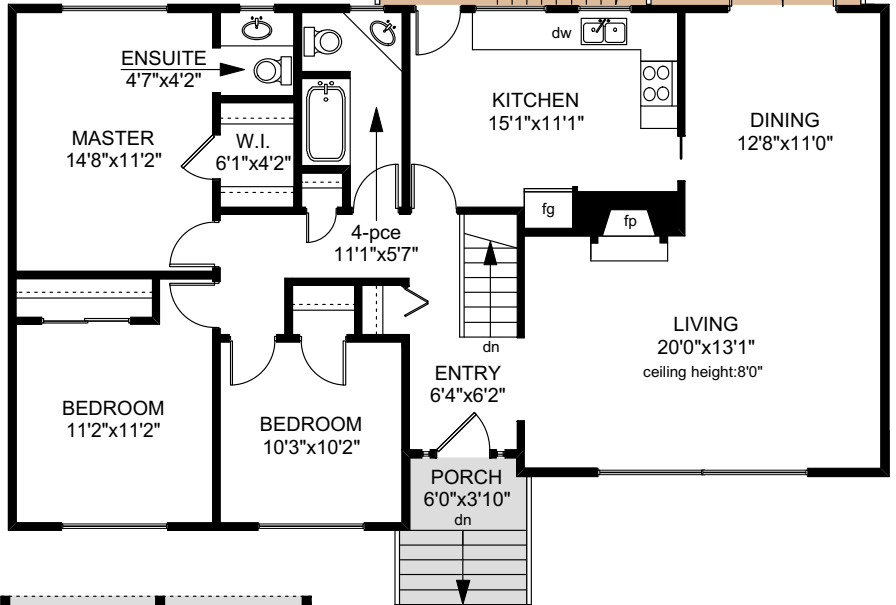

# 1924 CASA MARCIA CR.

 MAIN FLOOR  
1387 SQ.FT

 LOWER FLOOR  
1387 SQ.FT

	FINISHED SQ. FT.	UNFINISHED SQ. FT.	TOTAL SQ. FT.
MAIN	1387	0	1387
LOWER	1244	143	1387
TOTAL	2631	143	2774
CARPORT	0	420	420
DECK	0	438	438

PREPARED FOR THE EXCLUSIVE USE OF  
NICO CRAVEIRO OF  
ROYAL LEPAGE COAST CAPITAL REALTY

MEASURED ON: 03/07/16  
DRAWING FILE: 13425

**Taf**measure VICTORIA, B.C.  
Ph. 883.8894  
www.tafmeasure.com