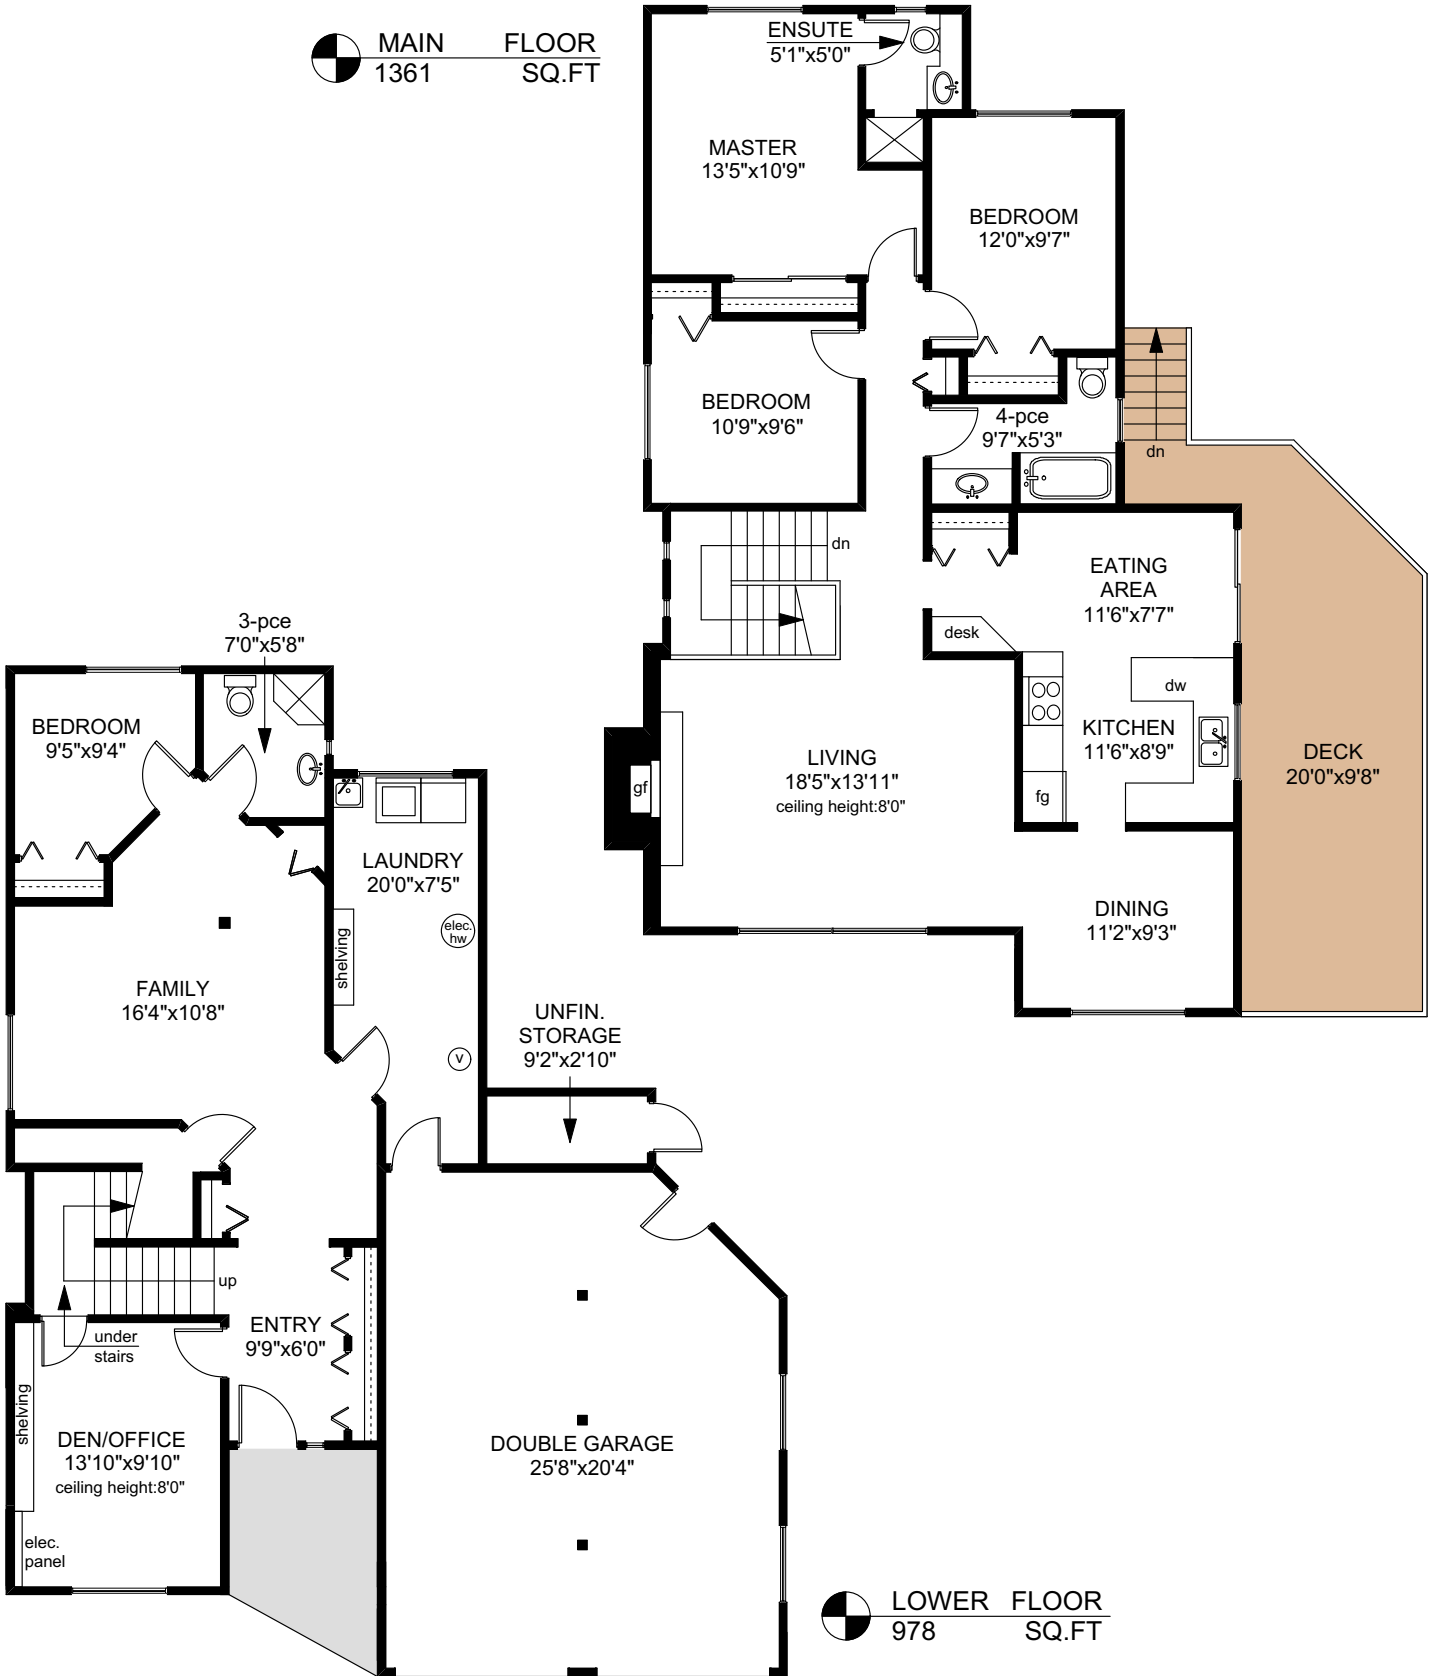

3918 LEXINGTON AVENUE

MAIN FLOOR
 1361 SQ.FT

LOWER FLOOR
 978 SQ.FT

	FINISHED SQ. FT.	UNFINISHED SQ. FT.	TOTAL SQ. FT.
MAIN	1361	0	1361
LOWER	978	0	978
TOTAL	2339	0	2339
GARAGE	0	542	542
DECK	0	274	274

PREPARED FOR THE EXCLUSIVE USE OF
 JASON CRAVEIRO/NICO CRAVEIRO OF
 ROYAL LEPAGE COAST CAPITAL REALTY

MEASURED ON: 01/17/17
 DRAWING FILE: 14184

Tafe Measure VICTORIA, B.C.
 Ph. 883.8894
 www.tafemeasure.com