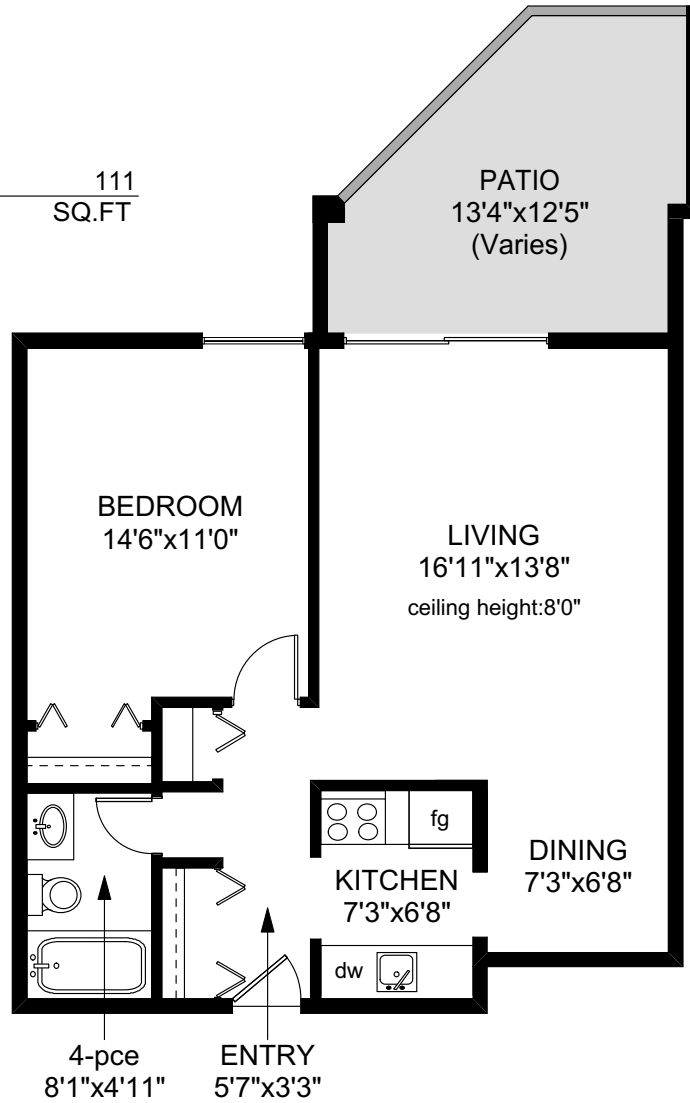

111 - 2757 QUADRA STREET

UNIT 111
652 SQ.FT

	FINISHED SQ. FT.	UNFINISHED SQ. FT.	TOTAL SQ. FT.
UNIT 111	652	0	652
TOTAL	652	0	652
PATIO	0	139	139

PREPARED FOR THE EXCLUSIVE USE OF
JASON CRAVEIRO/NICO CRAVEIRO OF
ROYAL LEPAGE COAST CAPITAL REALTY

MEASURED ON: 04/07/17
DRAWING FILE: 13832

Tafe Measure VICTORIA, B.C.
Ph. 883.8894
www.tafemeasure.com