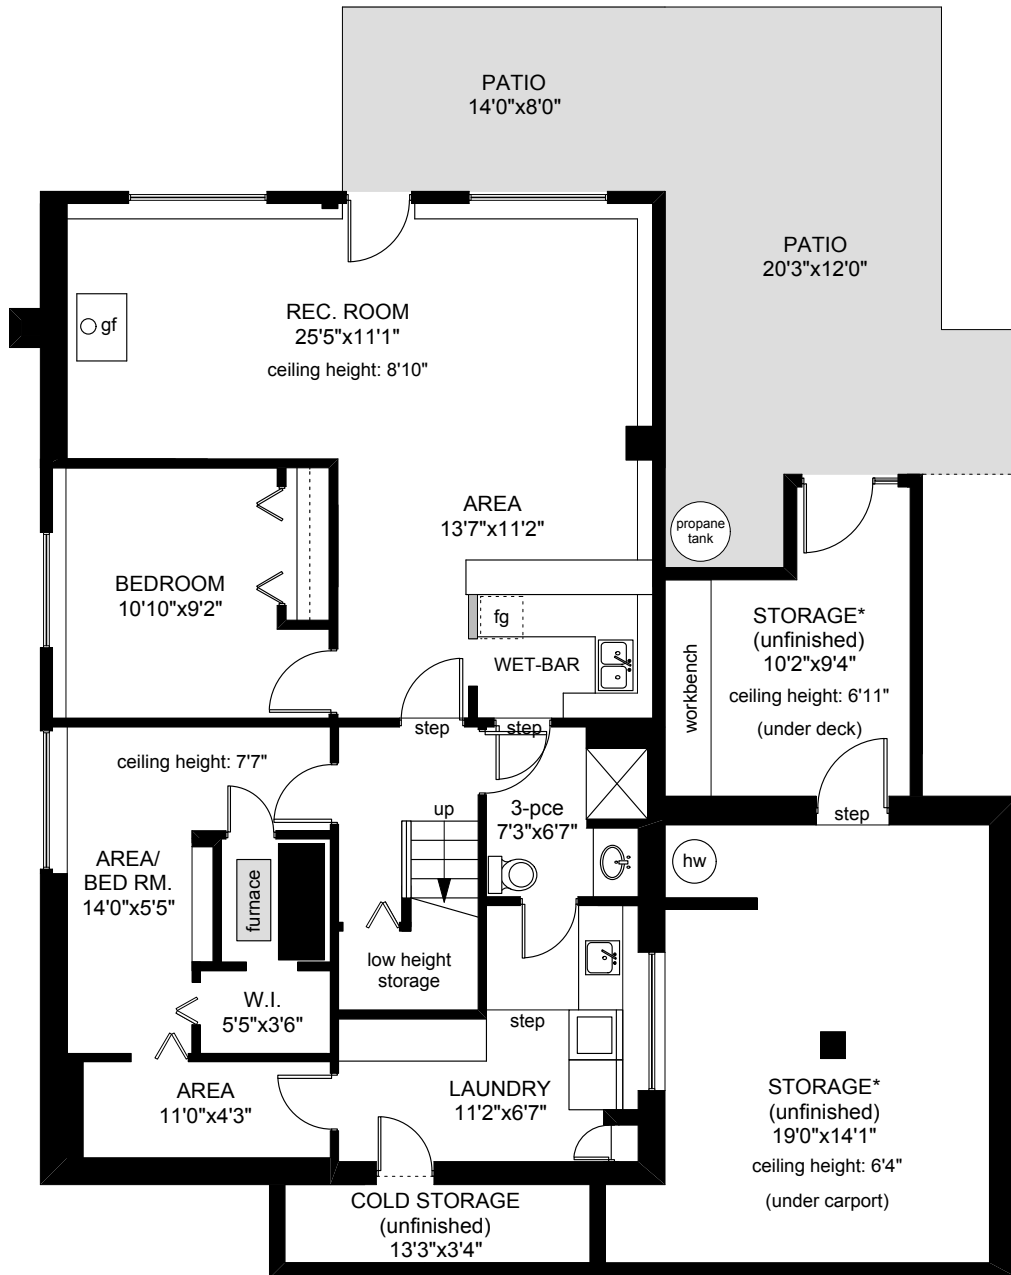

1002 KAREN CRESCENT

MAIN FLOOR
 1170 SQ.FT

	FINISHED SQ. FT.	UNFINISHED SQ. FT.	TOTAL SQ. FT.
MAIN	1170	0	1170
LOWER	1175	56	1231
TOTAL	2345	56	2401
CARPORT	0	218	218
DECK	0	191	191
PATIO(S)	0	397	397
STORAGE*	0	466	466

PREPARED FOR THE EXCLUSIVE USE OF
 NICO CRAVEIRO & JASON CRAVEIRO OF
 ROYAL LEPAGE COAST CAPITAL REALTY

MEASURED ON: 03/16/16
 DRAWING FILE: 13364fm

Tafe Measure VICTORIA, B.C.
 Ph. 883.8894
 www.tafemeasure.com

1002 KAREN CRESCENT

 LOWER FLOOR
1231 SQ.FT

	FINISHED SQ. FT.	UNFINISHED SQ. FT.	TOTAL SQ. FT.
MAIN	1170	0	1170
LOWER	1175	56	1231
TOTAL	2345	56	2401
CARPORT	0	218	218
DECK	0	191	191
PATIO(S)	0	397	397
STORAGE*	0	466	466