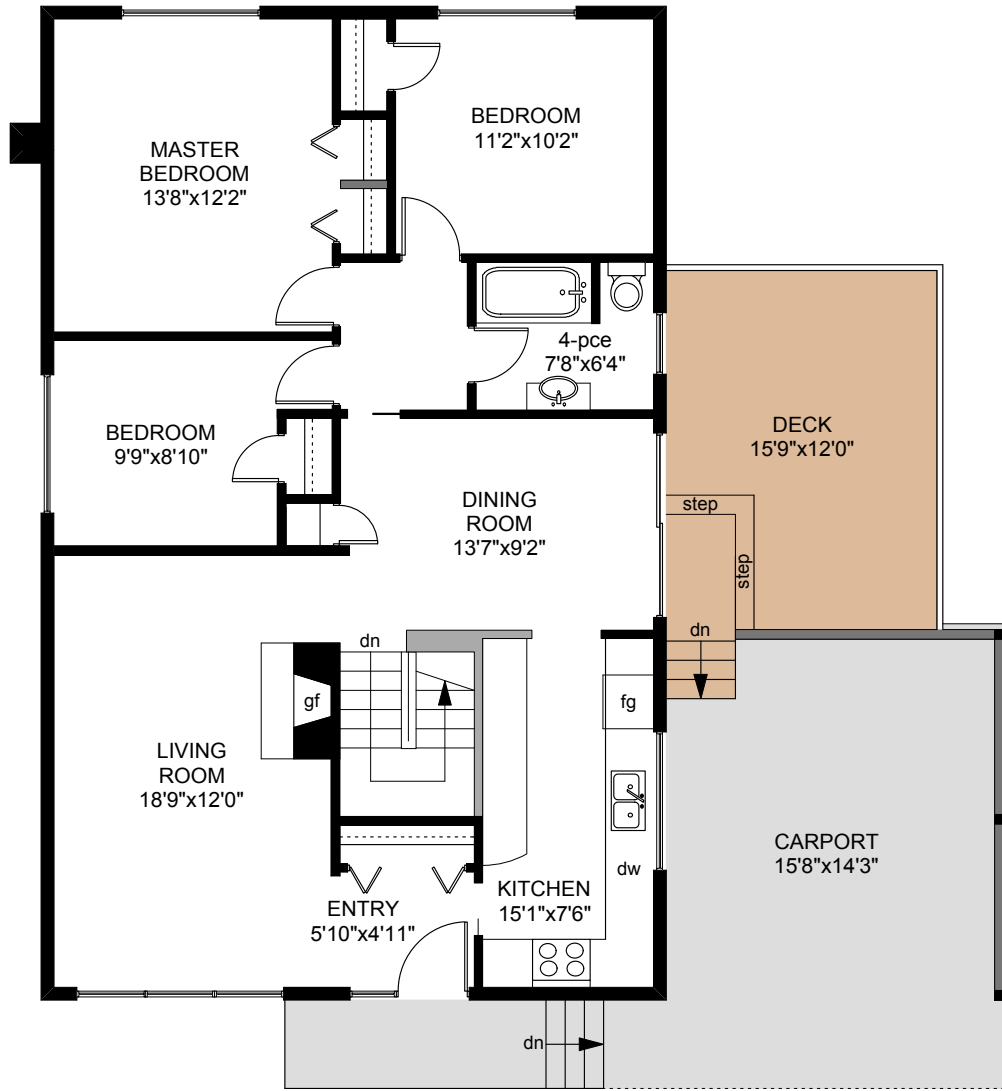

1002 KAREN CRESCENT

MAIN FLOOR
 1170 SQ.FT

	FINISHED SQ. FT.	UNFINISHED SQ. FT.	TOTAL SQ. FT.
MAIN	1170	0	1170
LOWER	1175	56	1231
TOTAL	2345	56	2401
CARPORT	0	218	218
DECK	0	191	191
PATIO(S)	0	397	397
STORAGE*	0	466	466

PREPARED FOR THE EXCLUSIVE USE OF
 NICO CRAVEIRO & JASON CRAVEIRO OF
 ROYAL LEPAGE COAST CAPITAL REALTY

MEASURED ON: 03/16/16
 DRAWING FILE: 13364fm

Tafe Measure VICTORIA, B.C.
 Ph. 883.8894
 www.tafemeasure.com

1002 KAREN CRESCENT

 LOWER FLOOR
1231 SQ.FT

	FINISHED SQ. FT.	UNFINISHED SQ. FT.	TOTAL SQ. FT.
MAIN	1170	0	1170
LOWER	1175	56	1231
TOTAL	2345	56	2401
CARPORT	0	218	218
DECK	0	191	191
PATIO(S)	0	397	397
STORAGE*	0	466	466