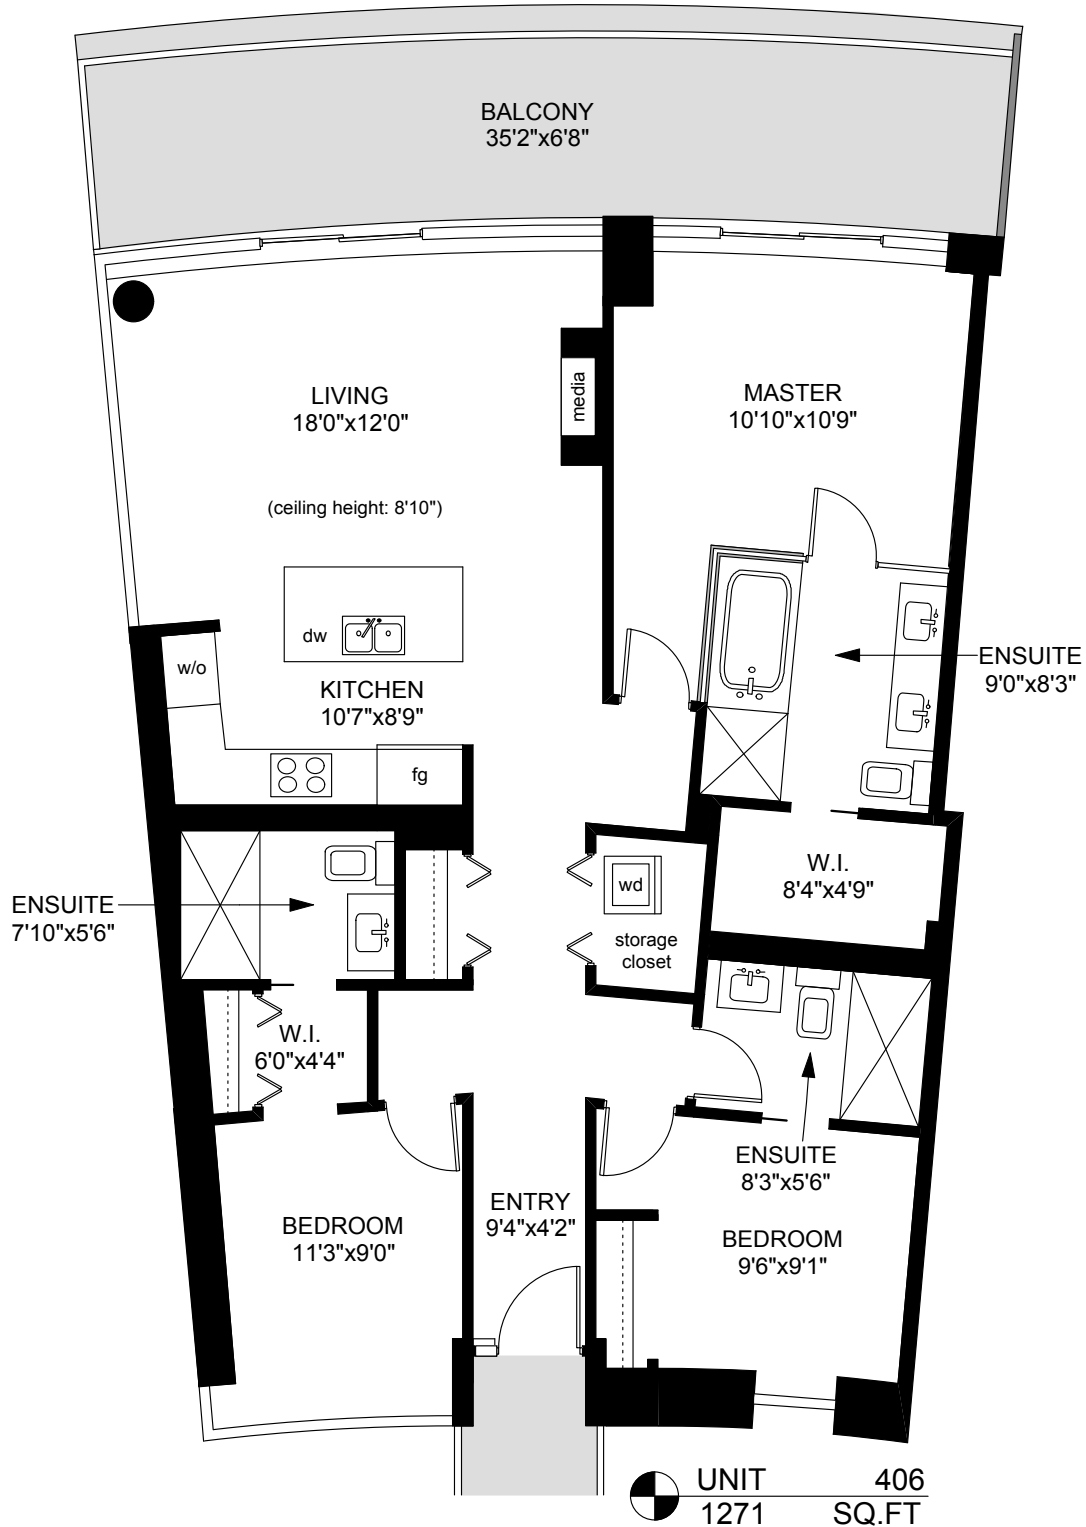

406 - 68 SONGHEES ROAD

	FINISHED SQ. FT.	UNFINISHED SQ. FT.	TOTAL SQ. FT.
UNIT 406	1271	0	1271
TOTAL	1271	0	1271
BALCONY	0	243	243

PREPARED FOR THE EXCLUSIVE USE OF
JASON CRAVEIRO & NICO CRAVEIRO OF
ROYAL LEPAGE COAST CAPITAL REALTY