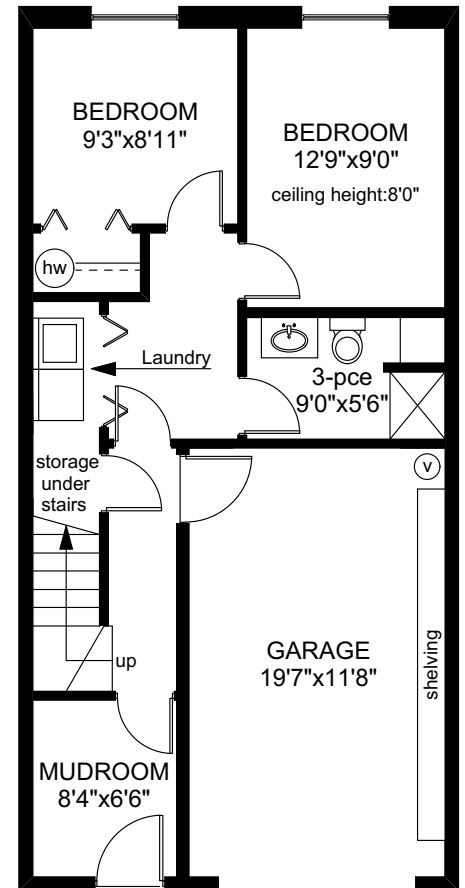

# 74 - 14 ERSKINE LANE

UPPER FLOOR  
 657 SQ.FT

MAIN FLOOR  
 764 SQ.FT

LOWER FLOOR  
 521 SQ.FT

	FINISHED SQ. FT.	UNFINISHED SQ. FT.	TOTAL SQ. FT.
MAIN	764	0	764
UPPER	657	0	657
LOWER	521	0	521
TOTAL	1942	0	1942
GARAGE	0	246	246
DECK	0	98	98

PREPARED FOR THE EXCLUSIVE USE OF  
 JASON CRAVEIRO/NICO CRAVEIRO OF  
 ROYAL LEPAGE COAST CAPITAL REALTY

MEASURED ON: 08/12/16  
 DRAWING FILE: 13703

**Taf**measure VICTORIA, B.C.  
 Ph. 883.8894  
 www.tafmeasure.com