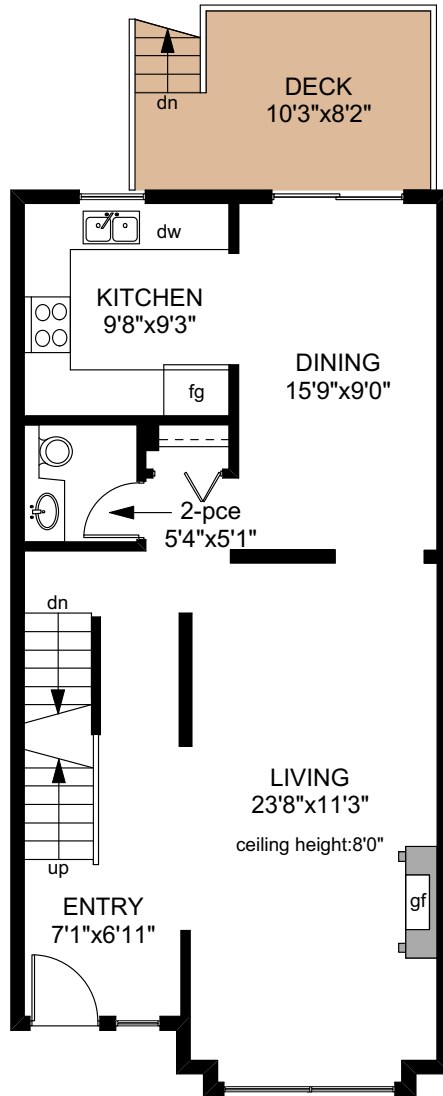

# 74 - 14 ERSKINE LANE

UPPER FLOOR  
 657 SQ.FT

MAIN FLOOR  
 764 SQ.FT

LOWER FLOOR  
 521 SQ.FT

	FINISHED SQ. FT.	UNFINISHED SQ. FT.	TOTAL SQ. FT.
MAIN	764	0	764
UPPER	657	0	657
LOWER	521	0	521
TOTAL	1942	0	1942
GARAGE	0	246	246
DECK	0	98	98

PREPARED FOR THE EXCLUSIVE USE OF  
 JASON CRAVEIRO/NICO CRAVEIRO OF  
 ROYAL LEPAGE COAST CAPITAL REALTY

MEASURED ON: 08/12/16  
 DRAWING FILE: 13703

**Taf**measure VICTORIA, B.C.  
 Ph. 883.8894  
 www.tafmeasure.com