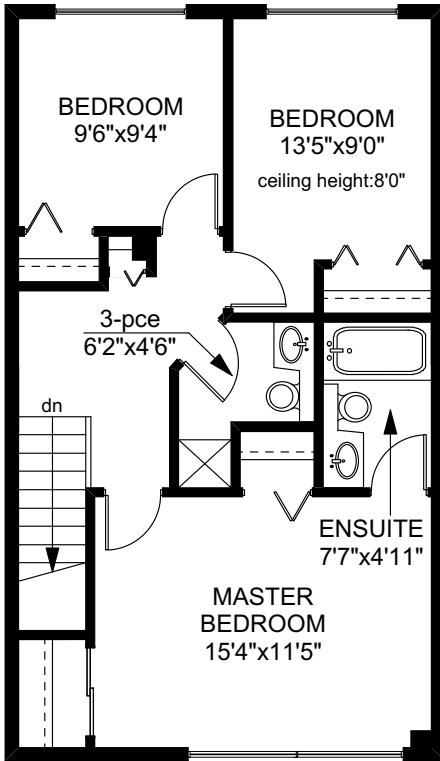

# 74 - 14 ERSKINE LANE

UPPER FLOOR  
 657 SQ.FT

MAIN FLOOR  
 764 SQ.FT

LOWER FLOOR  
 521 SQ.FT

	FINISHED SQ. FT.	UNFINISHED SQ. FT.	TOTAL SQ. FT.
MAIN	764	0	764
UPPER	657	0	657
LOWER	521	0	521
TOTAL	1942	0	1942
GARAGE	0	246	246
DECK	0	98	98

PREPARED FOR THE EXCLUSIVE USE OF  
 JASON CRAVEIRO/NICO CRAVEIRO OF  
 ROYAL LEPAGE COAST CAPITAL REALTY

MEASURED ON: 08/12/16  
 DRAWING FILE: 13703

**Taf**measure VICTORIA, B.C.  
 Ph. 883.8894  
 www.tafmeasure.com