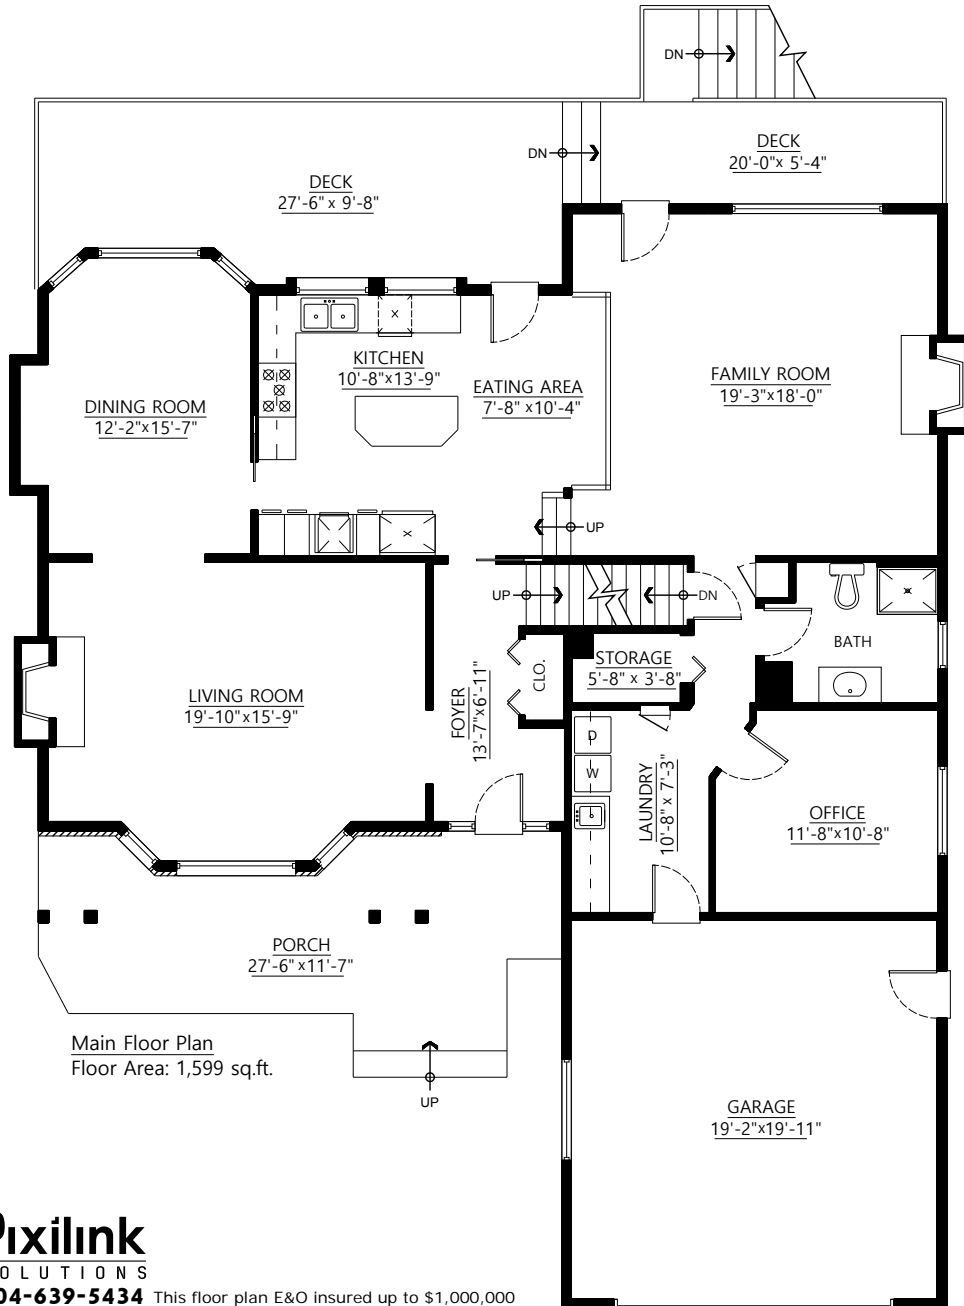

## 1824 Esquimalt Avenue West Vancouver, B.C.

Main Floor:	1,599 sq.ft.
Upper Floor:	795 sq.ft.
Lower Floor:	824 sq.ft.
<b>Total:</b>	<b>3,218 sq.ft.</b>

Garage:	413 sq.ft.
Porch:	247 sq.ft.
Deck:	367 sq.ft.
Work Shop:	370 sq.ft.
Crawl Space:	377 sq.ft.

### Pixilink SOLUTIONS

604-639-5434 This floor plan E&O insured up to \$1,000,000  
WWW.PIXILINK.COM Total sq.ft. is calculated using ANSI - Z765 (unit gross area)