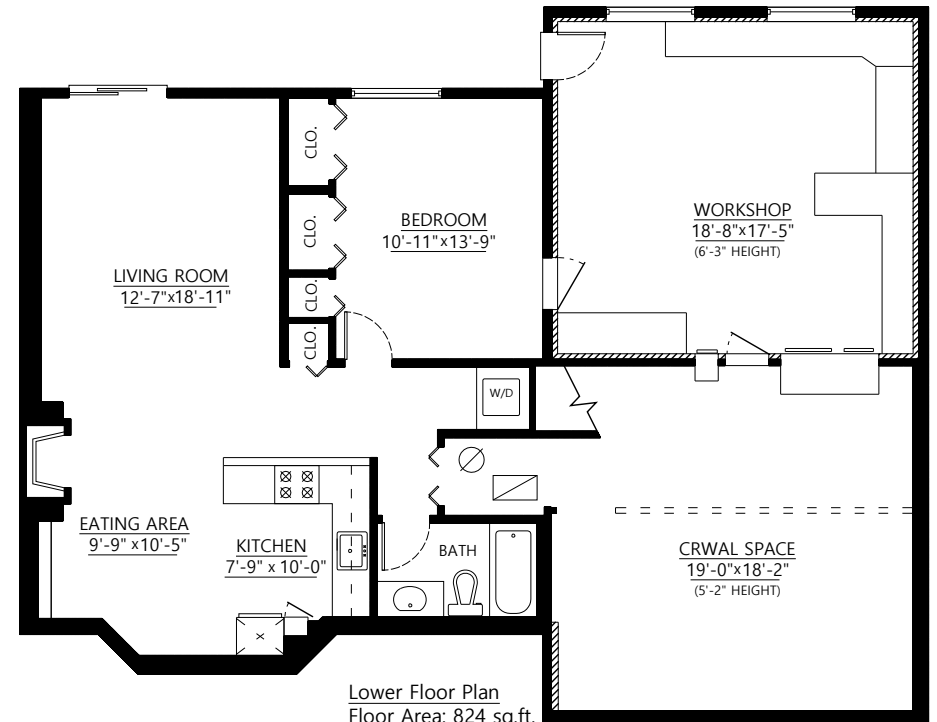

## 1824 Esquimalt Avenue West Vancouver, B.C.

Main Floor:	1,599 sq.ft.
Upper Floor:	795 sq.ft.
Lower Floor:	824 sq.ft.
<b>Total:</b>	<b>3,218 sq.ft.</b>

Garage:	413 sq.ft.
Porch:	247 sq.ft.
Deck:	367 sq.ft.
Work Shop:	370 sq.ft.
Crawl Space:	377 sq.ft.

### Pixilink SOLUTIONS

604-639-5434 This floor plan E&O insured up to \$1,000,000  
WWW.PIXILINK.COM Total sq.ft. is calculated using ANSI - Z765 (unit gross area)