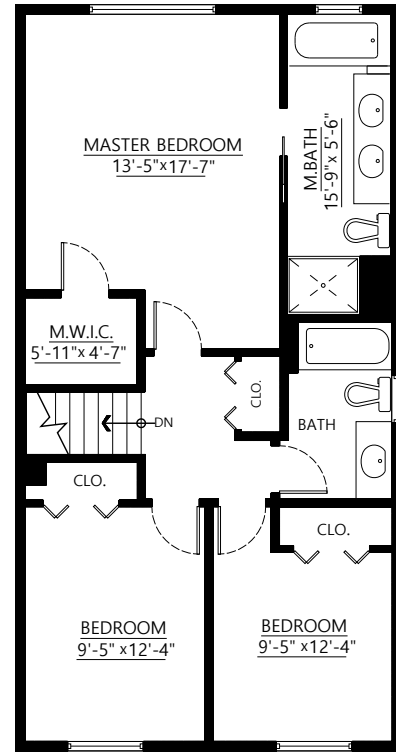

## 1824 Esquimalt Avenue West Vancouver, B.C.

Main Floor:	1,599 sq.ft.
Upper Floor:	795 sq.ft.
Lower Floor:	824 sq.ft.
<b>Total:</b>	<b>3,218 sq.ft.</b>

Garage:	413 sq.ft.
Porch:	247 sq.ft.
Deck:	367 sq.ft.
Work Shop:	370 sq.ft.
Crawl Space:	377 sq.ft.