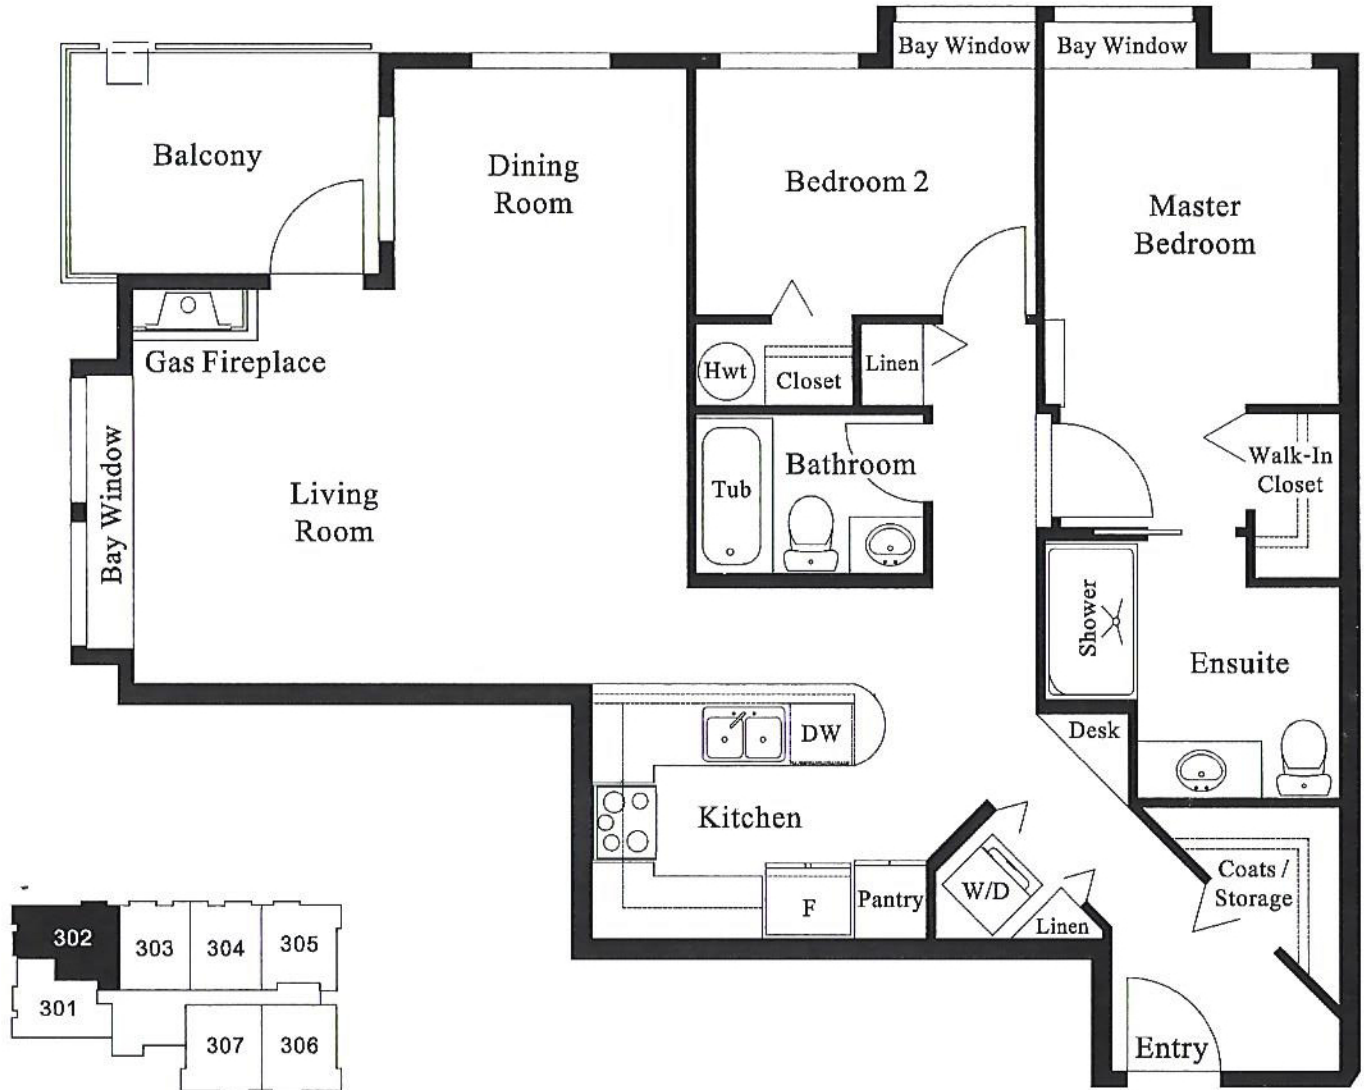

Unit Type B1

Unit 302 2 Bedroom 1030 sq. ft.

The builder reserves the right to make modifications and changes should they be necessary.