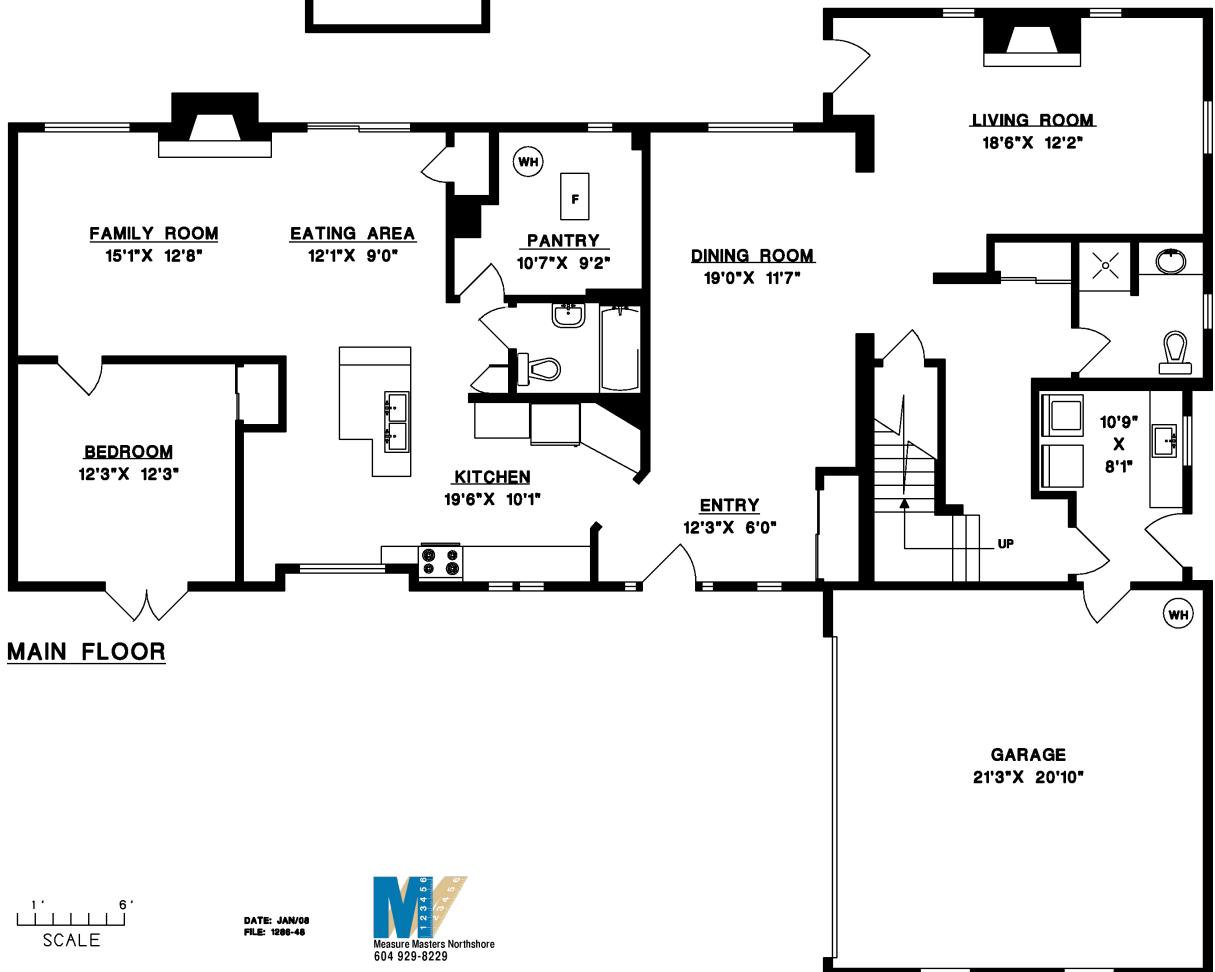

Tazmeen Woodall
 Selling Homes with Pride Since 1995
 604 760-7005
RE/MAX
 CREST REALTY

**920 Riverside Drive
 North Vancouver**

MAIN FLOOR	1,893 SQ.FT.
UPPER FLOOR	935 SQ.FT.
TOTAL	2,828 SQ.FT.
GARAGE	476 SQ.FT.
BALCONY	53 SQ.FT.
SHED	168 SQ.FT.