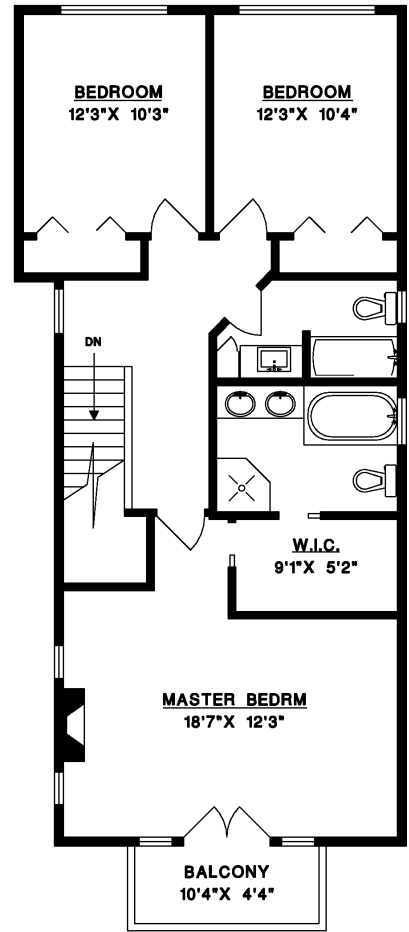

Tazmeen Woodall
 Selling Homes with Pride Since 1995
 604 760-7005
RE/MAX
 CREST REALTY

**920 Riverside Drive
 North Vancouver**

MAIN FLOOR	1,893 SQ.FT.
UPPER FLOOR	935 SQ.FT.
TOTAL	2,828 SQ.FT.
GARAGE	476 SQ.FT.
BALCONY	53 SQ.FT.
SHED	168 SQ.FT.