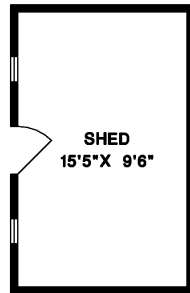

Tazmeen Woodall
 Selling Homes with Pride Since 1995
 604 760-7005
RE/MAX
 CREST REALTY

**920 Riverside Drive
 North Vancouver**

MAIN FLOOR	1,893 SQ.FT.
UPPER FLOOR	935 SQ.FT.
TOTAL	2,828 SQ.FT.
GARAGE	476 SQ.FT.
BALCONY	53 SQ.FT.
SHED	168 SQ.FT.