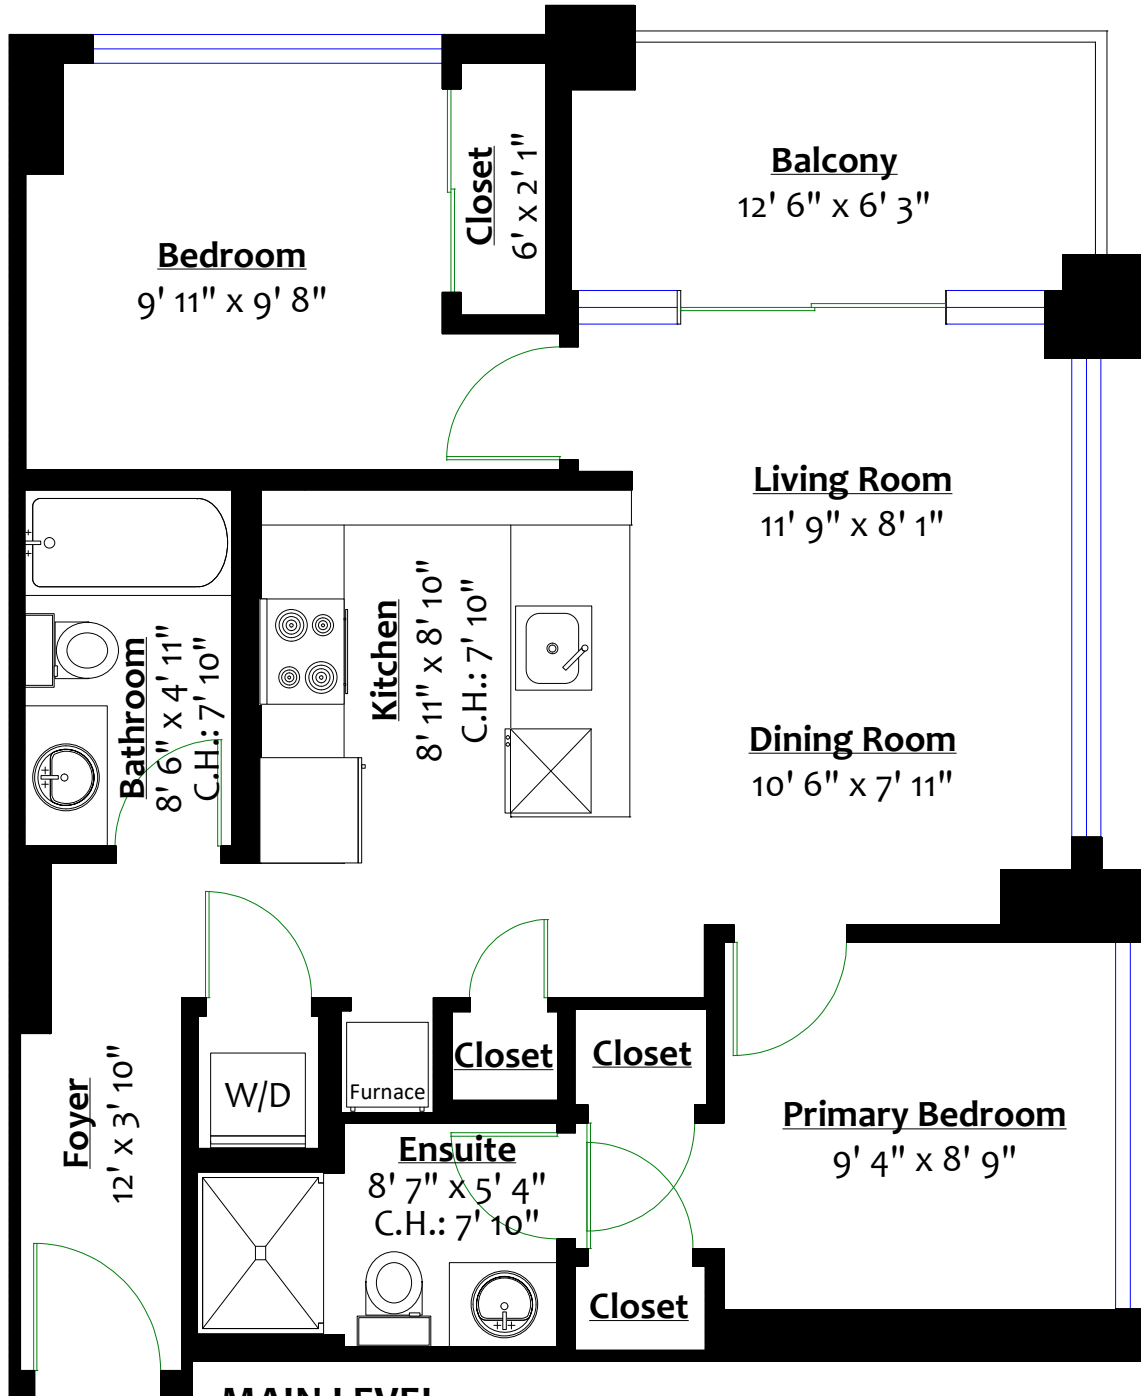

# #2208 – 2351 Beta Avenue, Burnaby, B.C.

**Lois Marie Sullivan PREC\***

Totals\*\*

Main Level: 756 sq. ft.

Other Areas\*\*

Balcony: 76 sq. ft.

778.877.0908 | lifestyle@loismariesullivan.com

## MAIN LEVEL

Floor Area: 756 Sq. Ft.

Ceiling Height: 8' 10"

\*\* While all reasonable attempts have been made to ensure accuracy and the square footage and room dimensions are believed to be correct to ANSI Standards, due to the possibility of human error the information cannot be guaranteed. E&O Insured for \$1,000,000