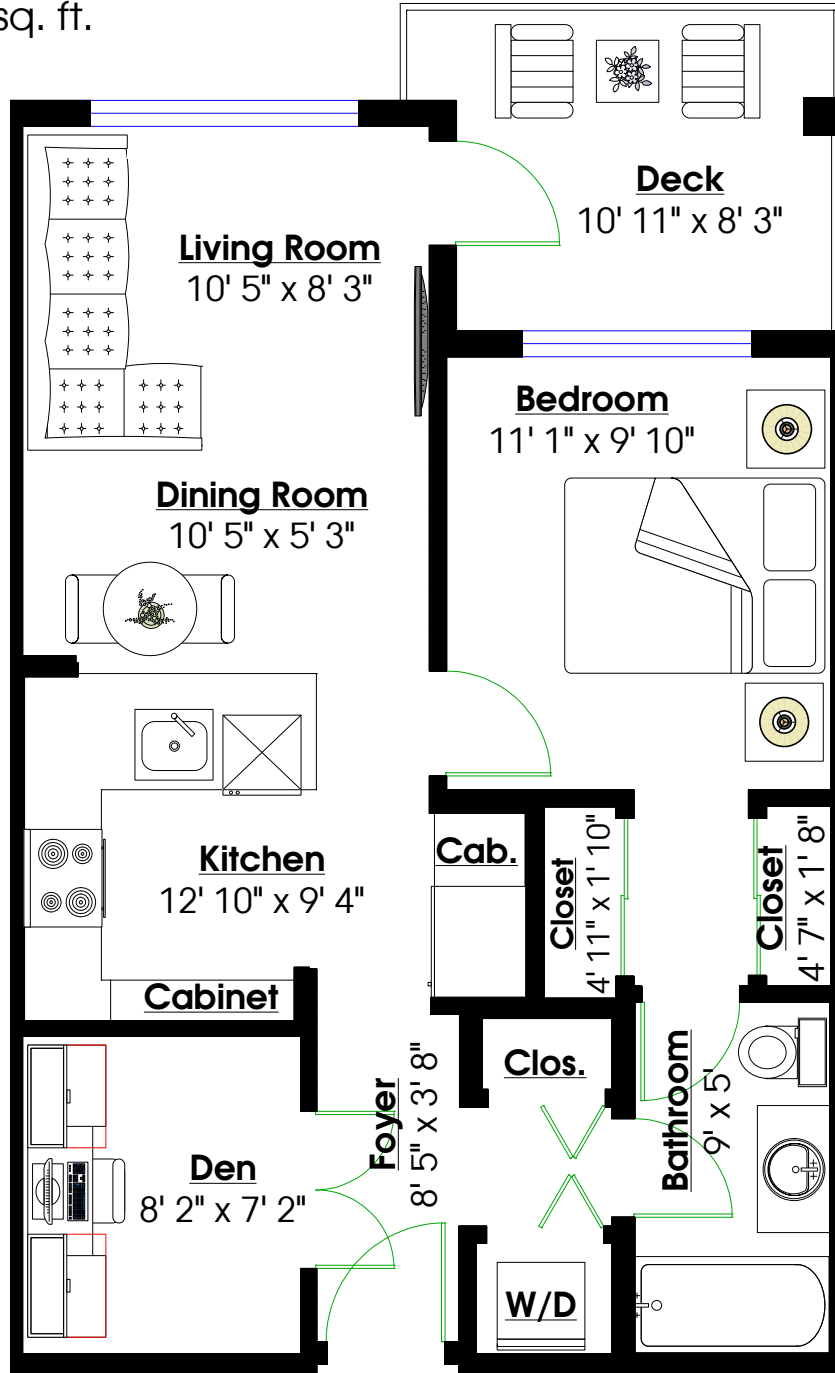

202 - 733 14th Street W, North Vancouver, B.C.

Totals**

Main Level: 636 sq. ft.

Deck: 81 sq. ft.

Lois Marie Sullivan PREC*

778.877.0908 | lifestyle@loismariesullivan.com

MAIN LEVEL

Floor Area: 636 Sq. Ft.

Ceiling Height: 8' 9"

** While all reasonable attempts have been made to ensure accuracy and the square footage and room dimensions are believed to be correct to ANSI Standards, due to the possibility of human error the information cannot be guaranteed. E&O Insured for \$1,000,000