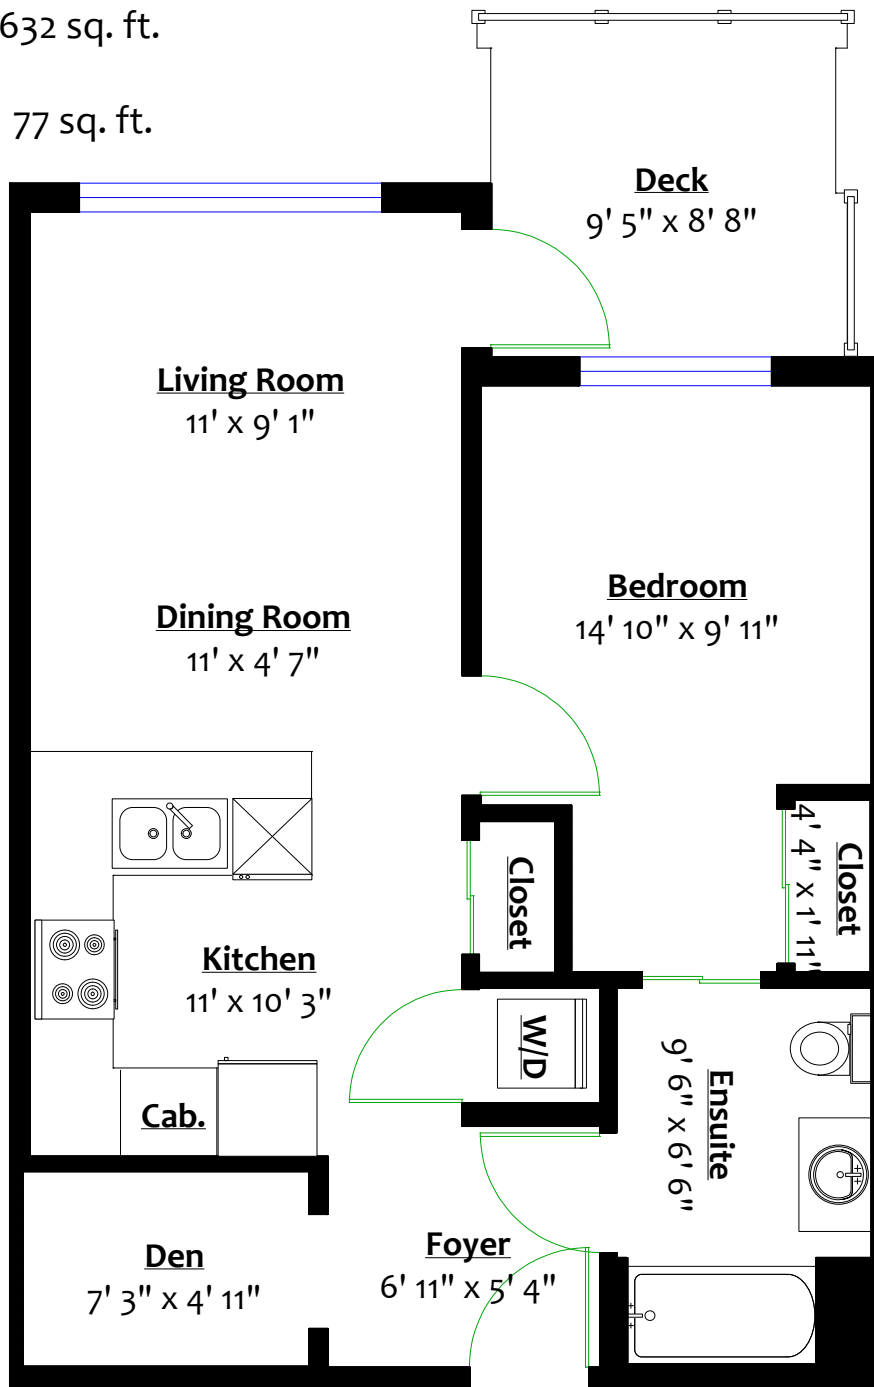

#215 – 3205 Mountain Highway, North Vancouver, B.C.

Totals**

Main Level: 632 sq. ft.

Deck: 77 sq. ft.

MAIN LEVEL

Floor Area: 632 Sq. Ft.

Ceiling Height: 8' 10"

** Approx. based on interior measurements to exterior walls
 ** Total square footage not taken from original blueprints