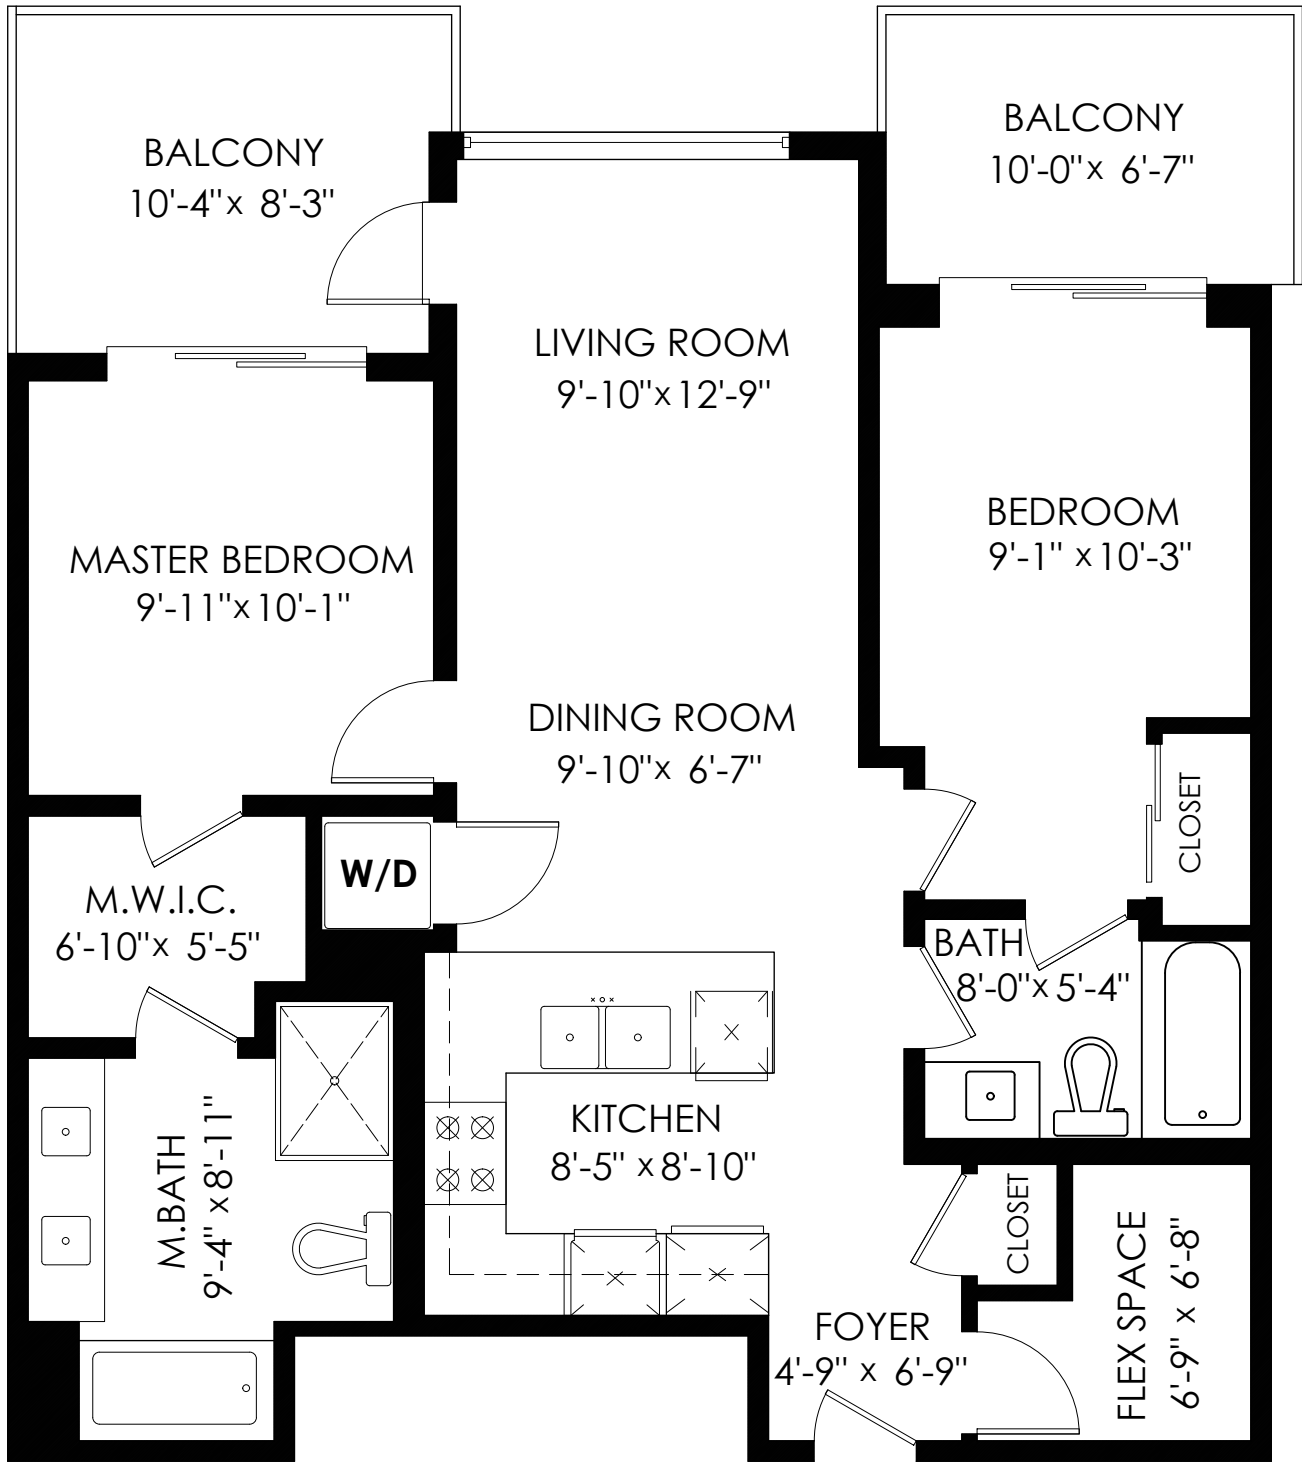

Floor Area: 879 sq.ft.

Balconies: 152 sq.ft.

Ceiling Height: 8'-11"

SCALE