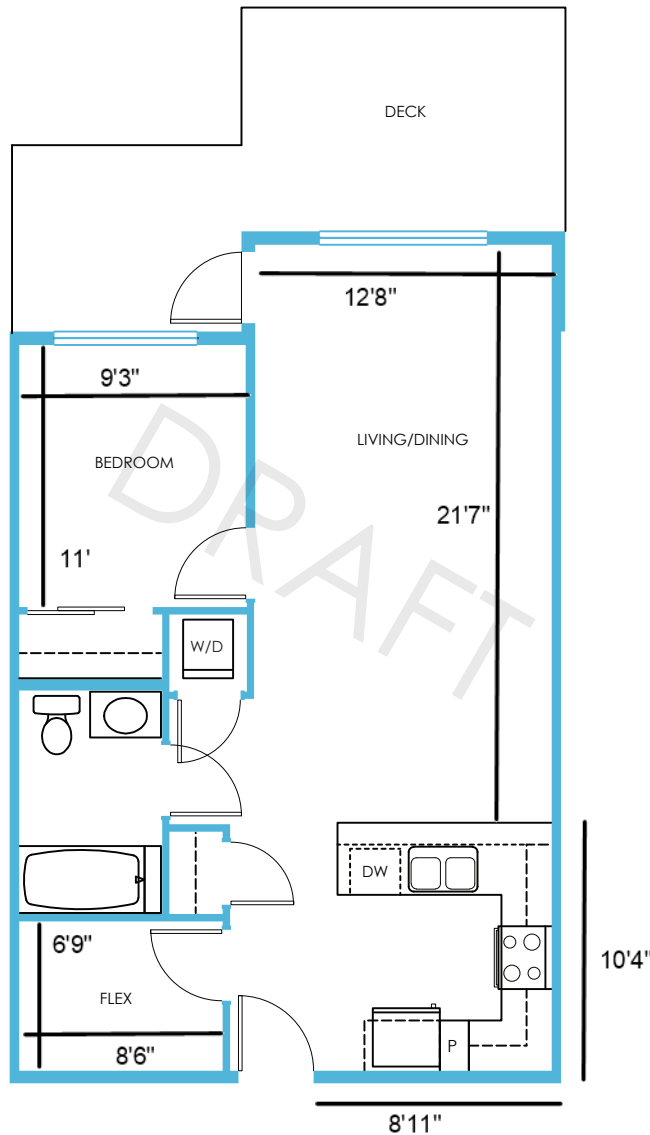

# PLAN D

CONDOMINIUMS

1 BEDROOM + DEN

1 BATH

713 SQ.FT

Measurements are approximate and taken from preliminary architecture plans. Buyers to verify if deemed important.