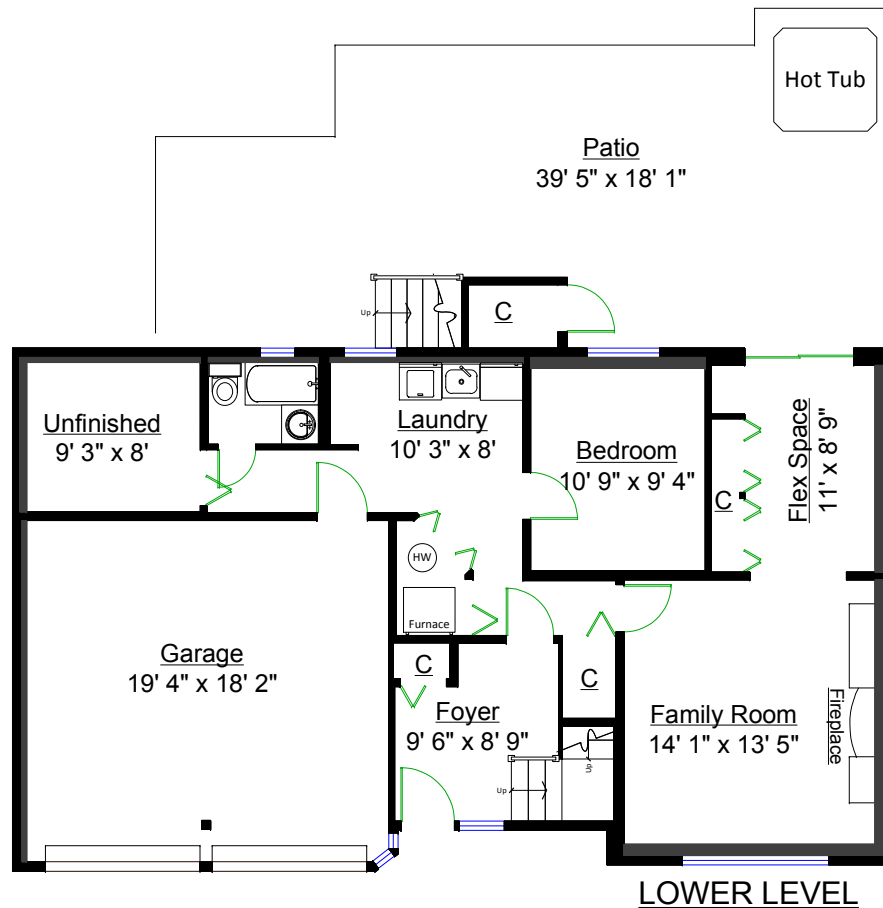

loismariesullivan.com

An independently owned and operated broker member of BRER Affiliates, Inc.
Prudential marks used under license.

Totals**

Main Level:	1,254 sq. ft.
Lower Level:	814 sq. ft.
TOTAL (FIN):	2,068 sq. ft.
Unfinished:	92 sq. ft.
GRAND TOTAL:	2,160 sq. ft.

Other Areas

Garage:	375 sq. ft.
Deck:	228 sq. ft.
Patio:	583 sq. ft.
Shed:	175 sq. ft.
TOTAL:	1,361 sq. ft.