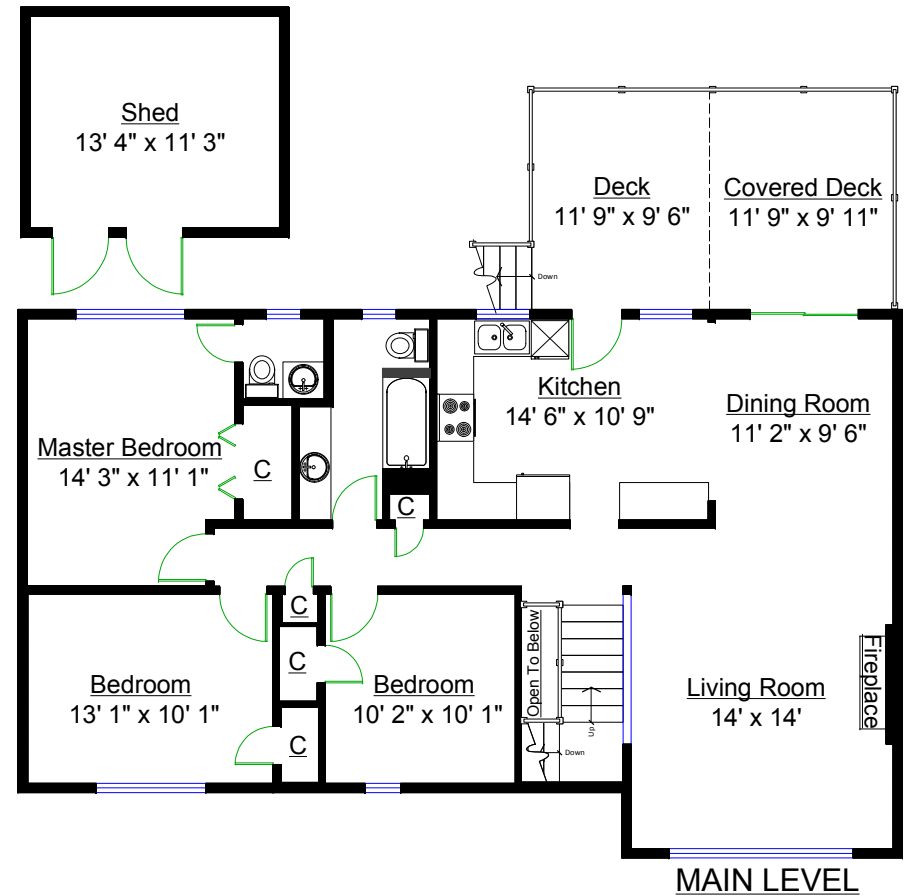

loismariesullivan.com

An independently owned and operated broker member of BRER Affiliates, Inc.
Prudential marks used under license.

Totals**

Main Level:	1,254 sq. ft.
Lower Level:	814 sq. ft.
TOTAL (FIN):	2,068 sq. ft.
Unfinished:	92 sq. ft.
GRAND TOTAL:	2,160 sq. ft.

Other Areas

Garage:	375 sq. ft.
Deck:	228 sq. ft.
Patio:	583 sq. ft.
Shed:	175 sq. ft.
TOTAL:	1,361 sq. ft.