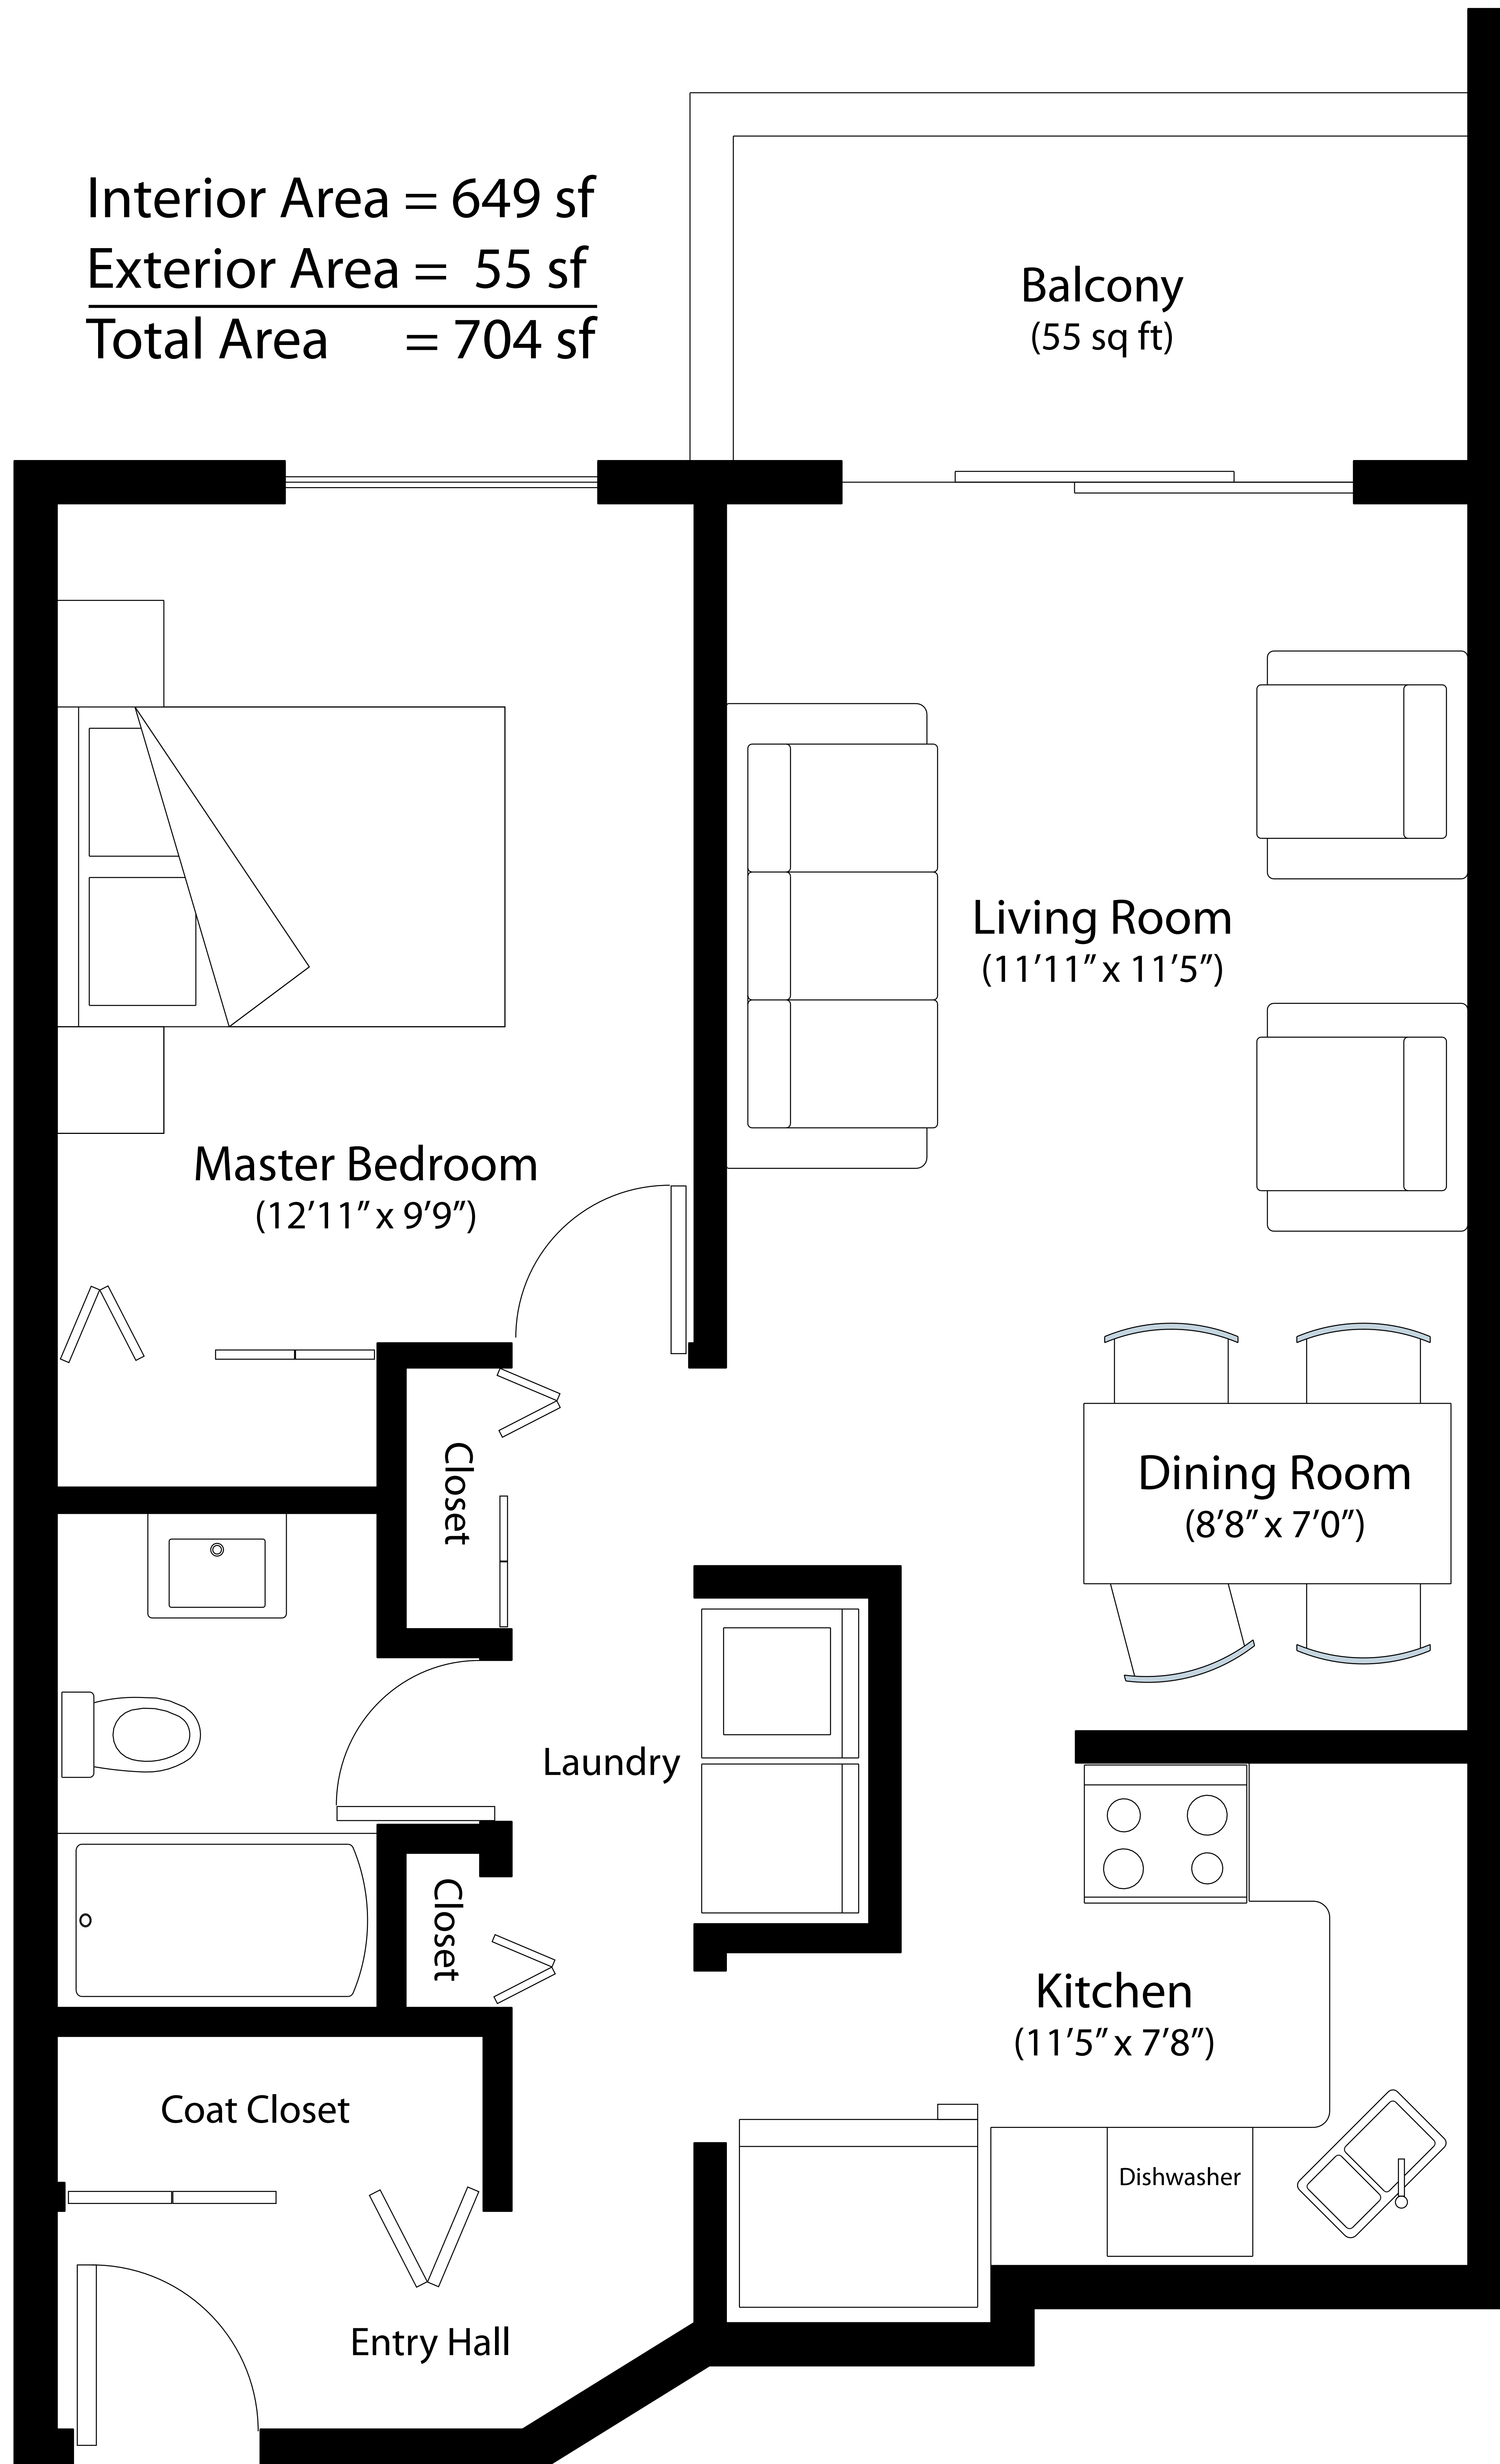

Suite 206 - 1011 Fourth Avenue
New Westminster

Interior Area = 649 sf
Exterior Area = 55 sf

Total Area = 704 sf

Measurements are approximate and must be verified by the buyer if important to them.