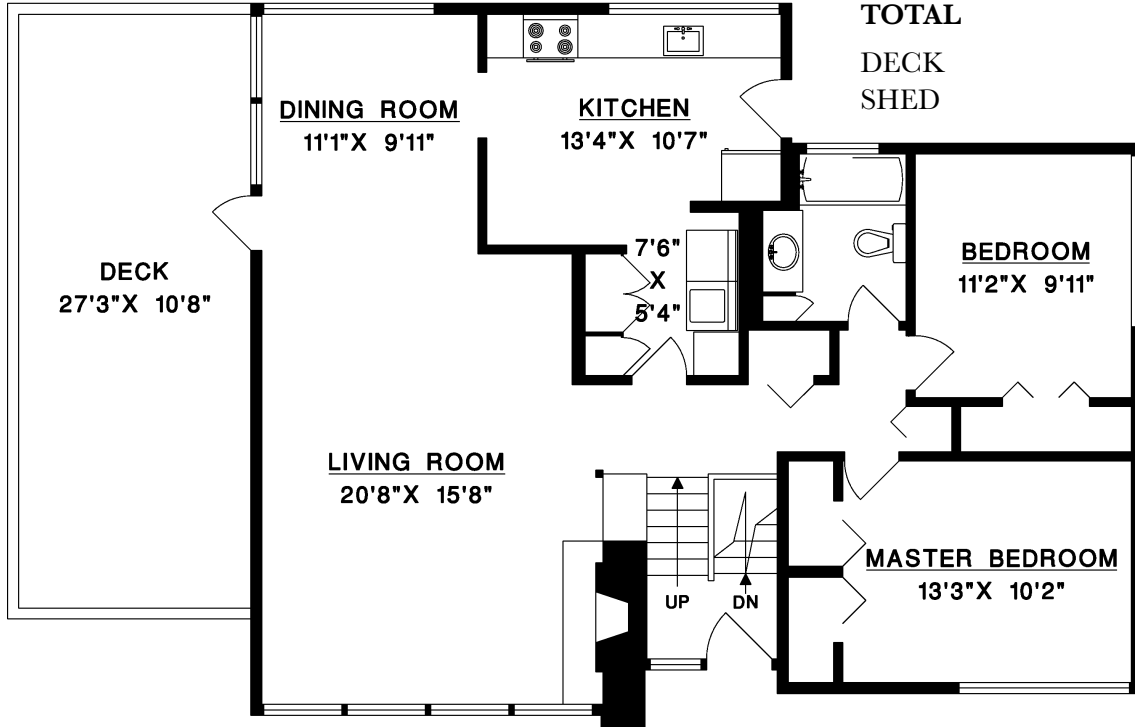

622 CROYDON PLACE
 NORTH VANCOUVER

MAIN FLOOR	1,204 SQ.FT.
LOWER FLOOR	1,204 SQ.FT.
TOTAL	2,408 SQ.FT.
DECK	316 SQ.FT.
SHED	90 SQ.FT.

MAIN FLOOR

LOWER FLOOR