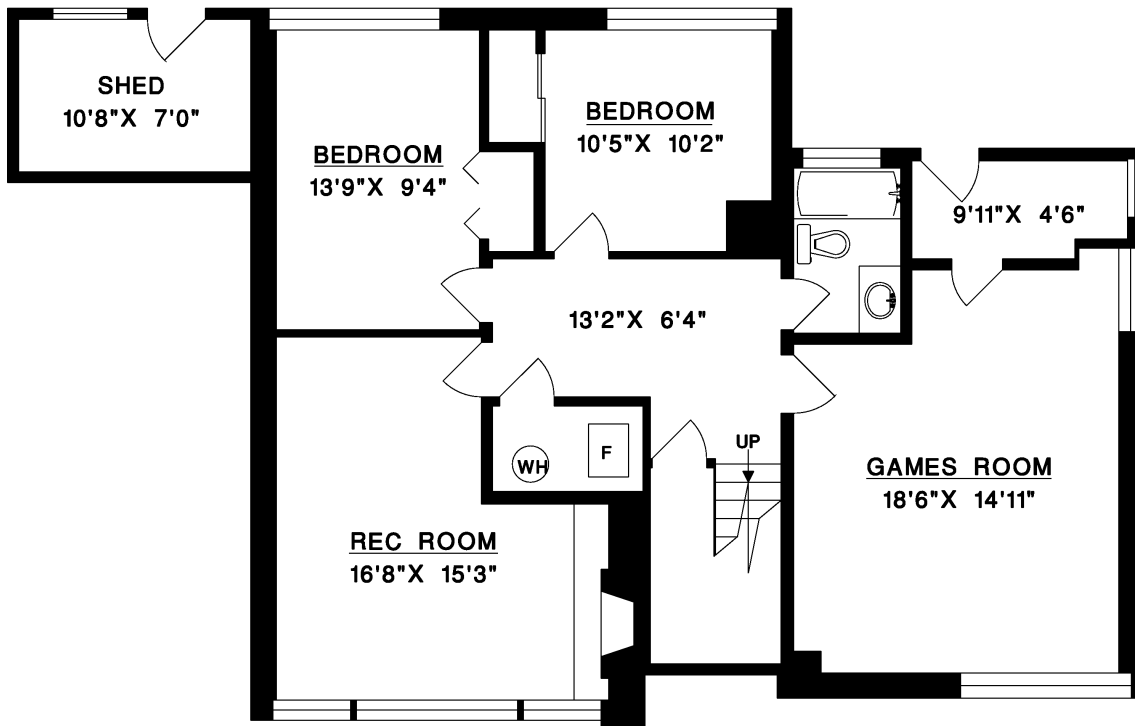

622 CROYDON PLACE
 NORTH VANCOUVER

MAIN FLOOR	1,204 SQ.FT.
LOWER FLOOR	1,204 SQ.FT.
TOTAL	2,408 SQ.FT.
DECK	316 SQ.FT.
SHED	90 SQ.FT.

MAIN FLOOR

LOWER FLOOR