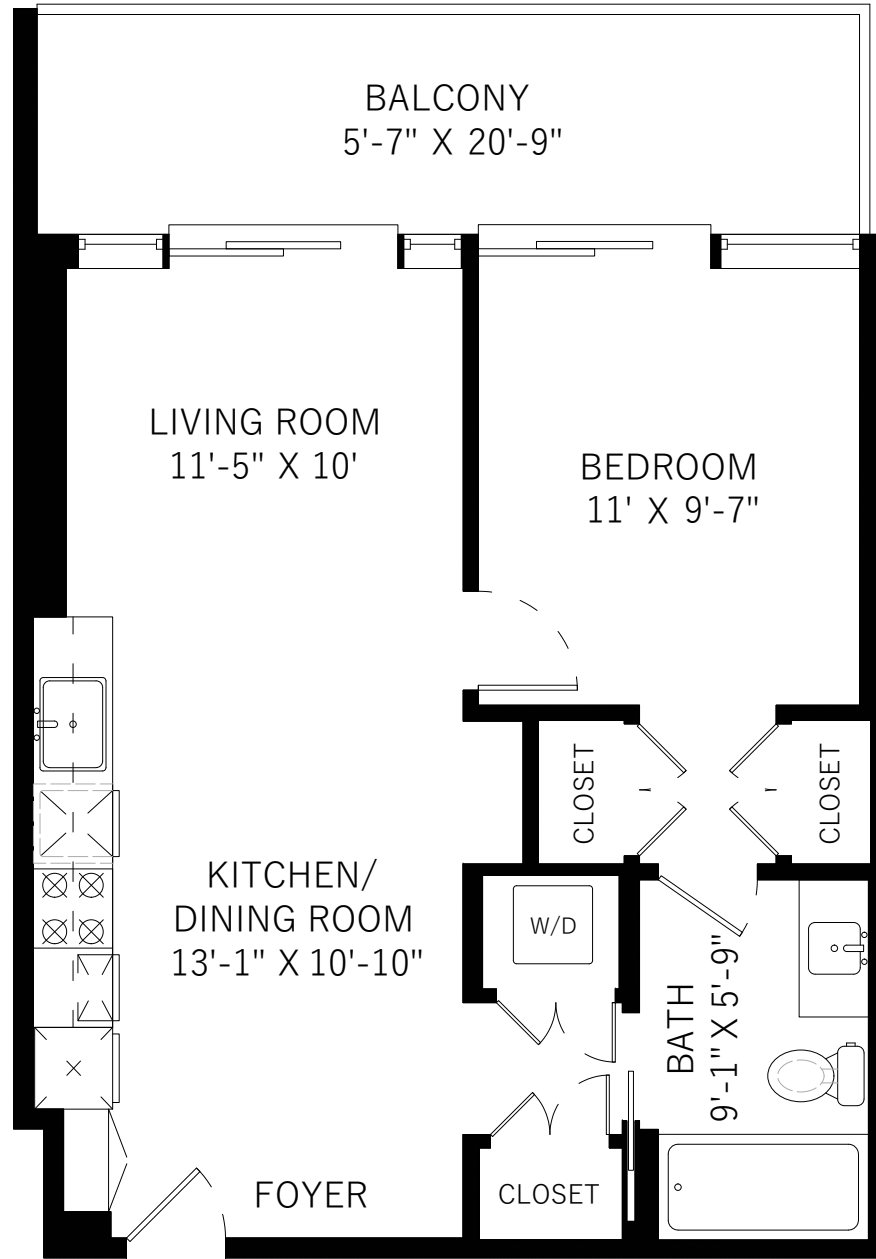

# 2205-6080 Mckay Avenue

Burnaby, BC

Main Floor  
Balcony

568 SQ.FT.  
116 SQ.FT.

Main Floor: 568 Sq.Ft.  
Ceiling Height: 8'-4"