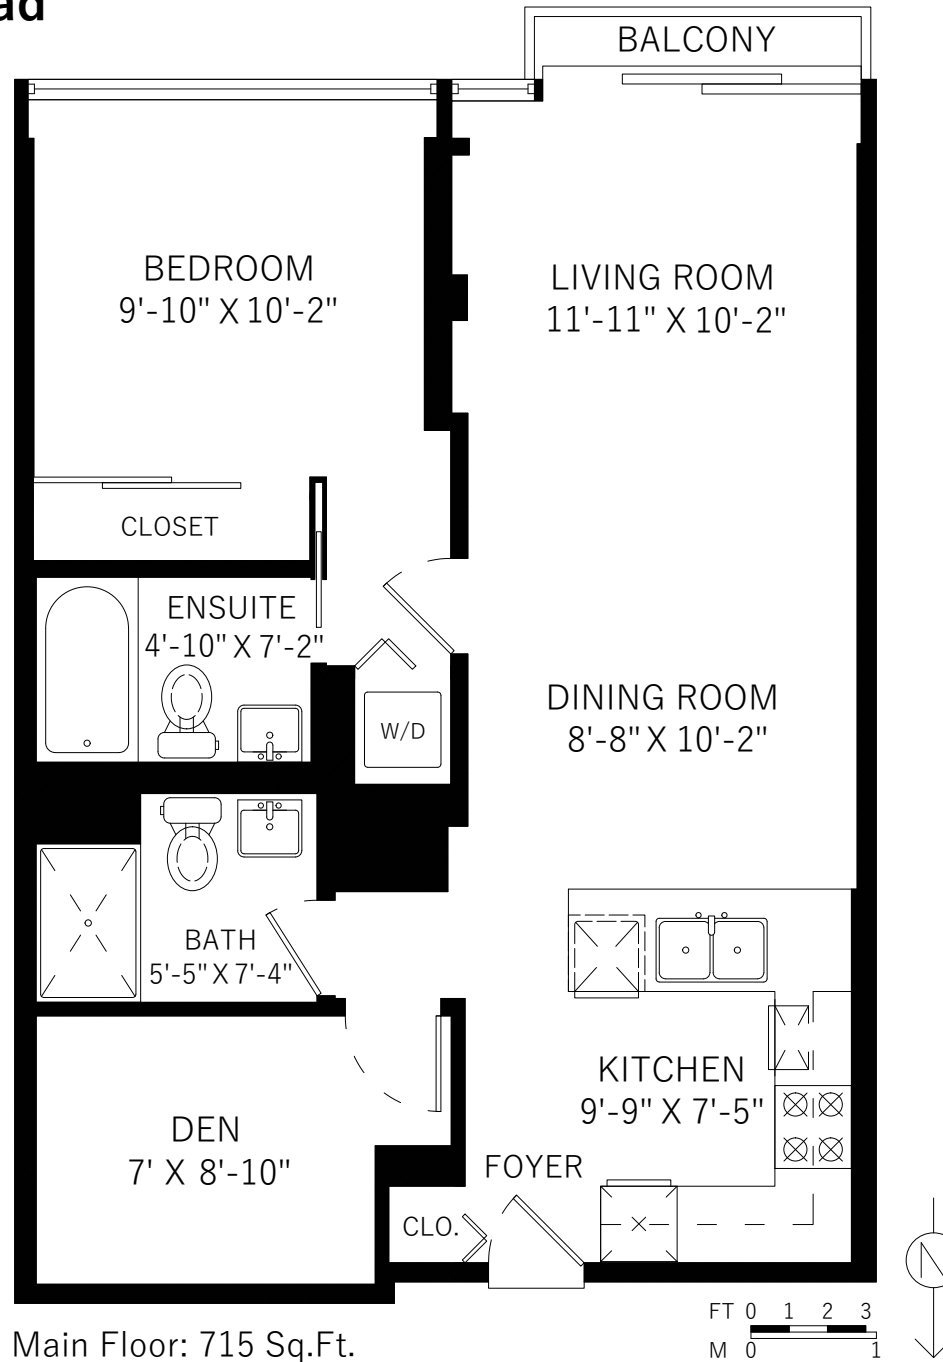

720-8080 Cambie Road

Richmond, BC

Main Floor

715 SQ.FT.

Balcony

17 SQ.FT.

Main Floor: 715 Sq.Ft.

Ceiling Height: 9'