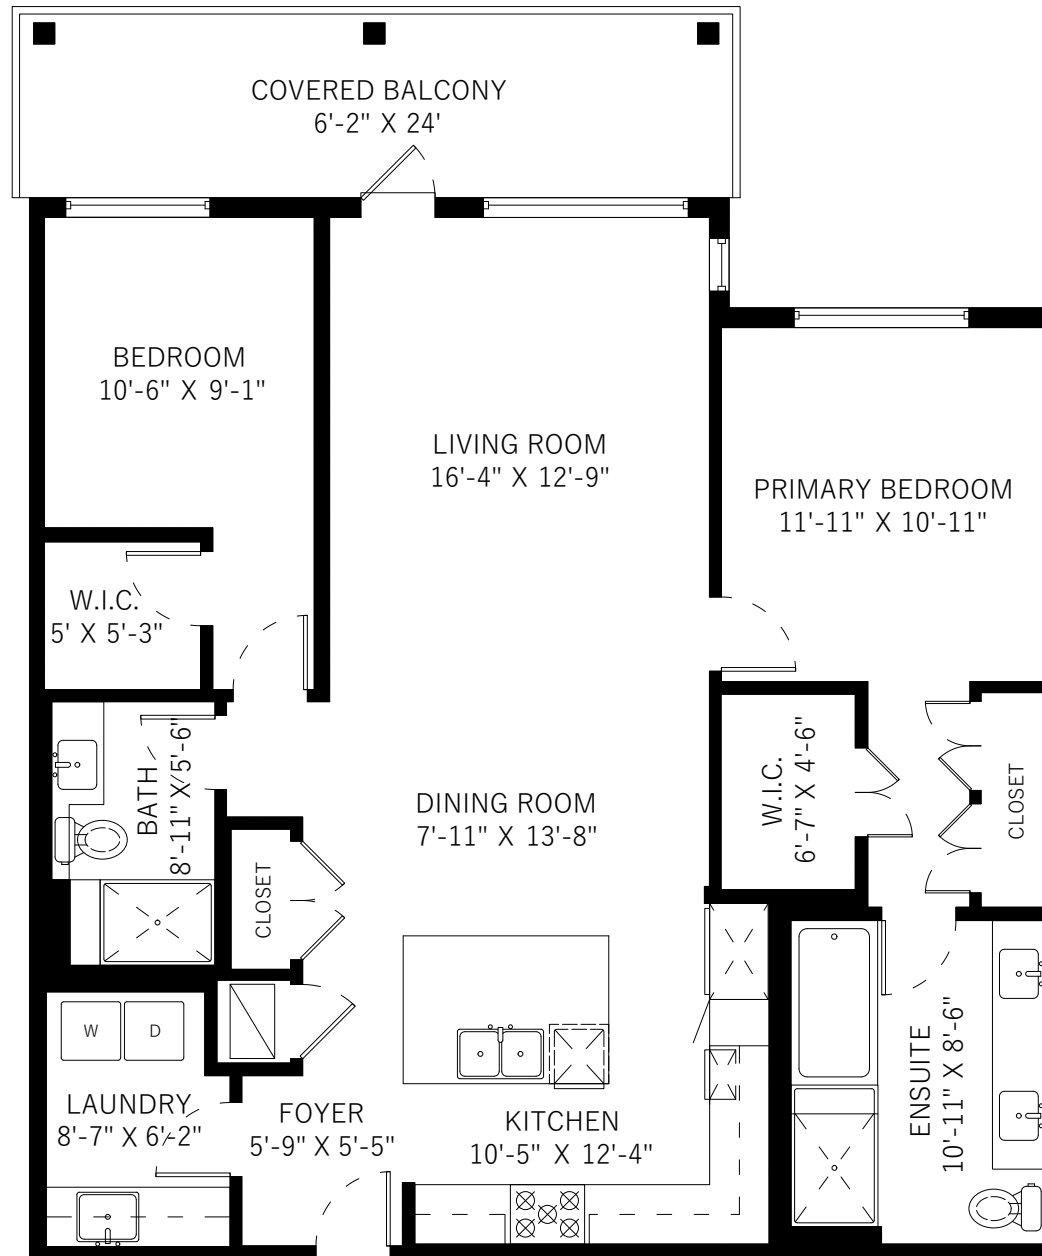

306-5535 Admiral Way

Delta, BC

Main Floor

Balcony

1200 SQ.FT.

150 SQ.FT.

Main Floor: 1200 Sq.Ft.
Ceiling Height: 10'