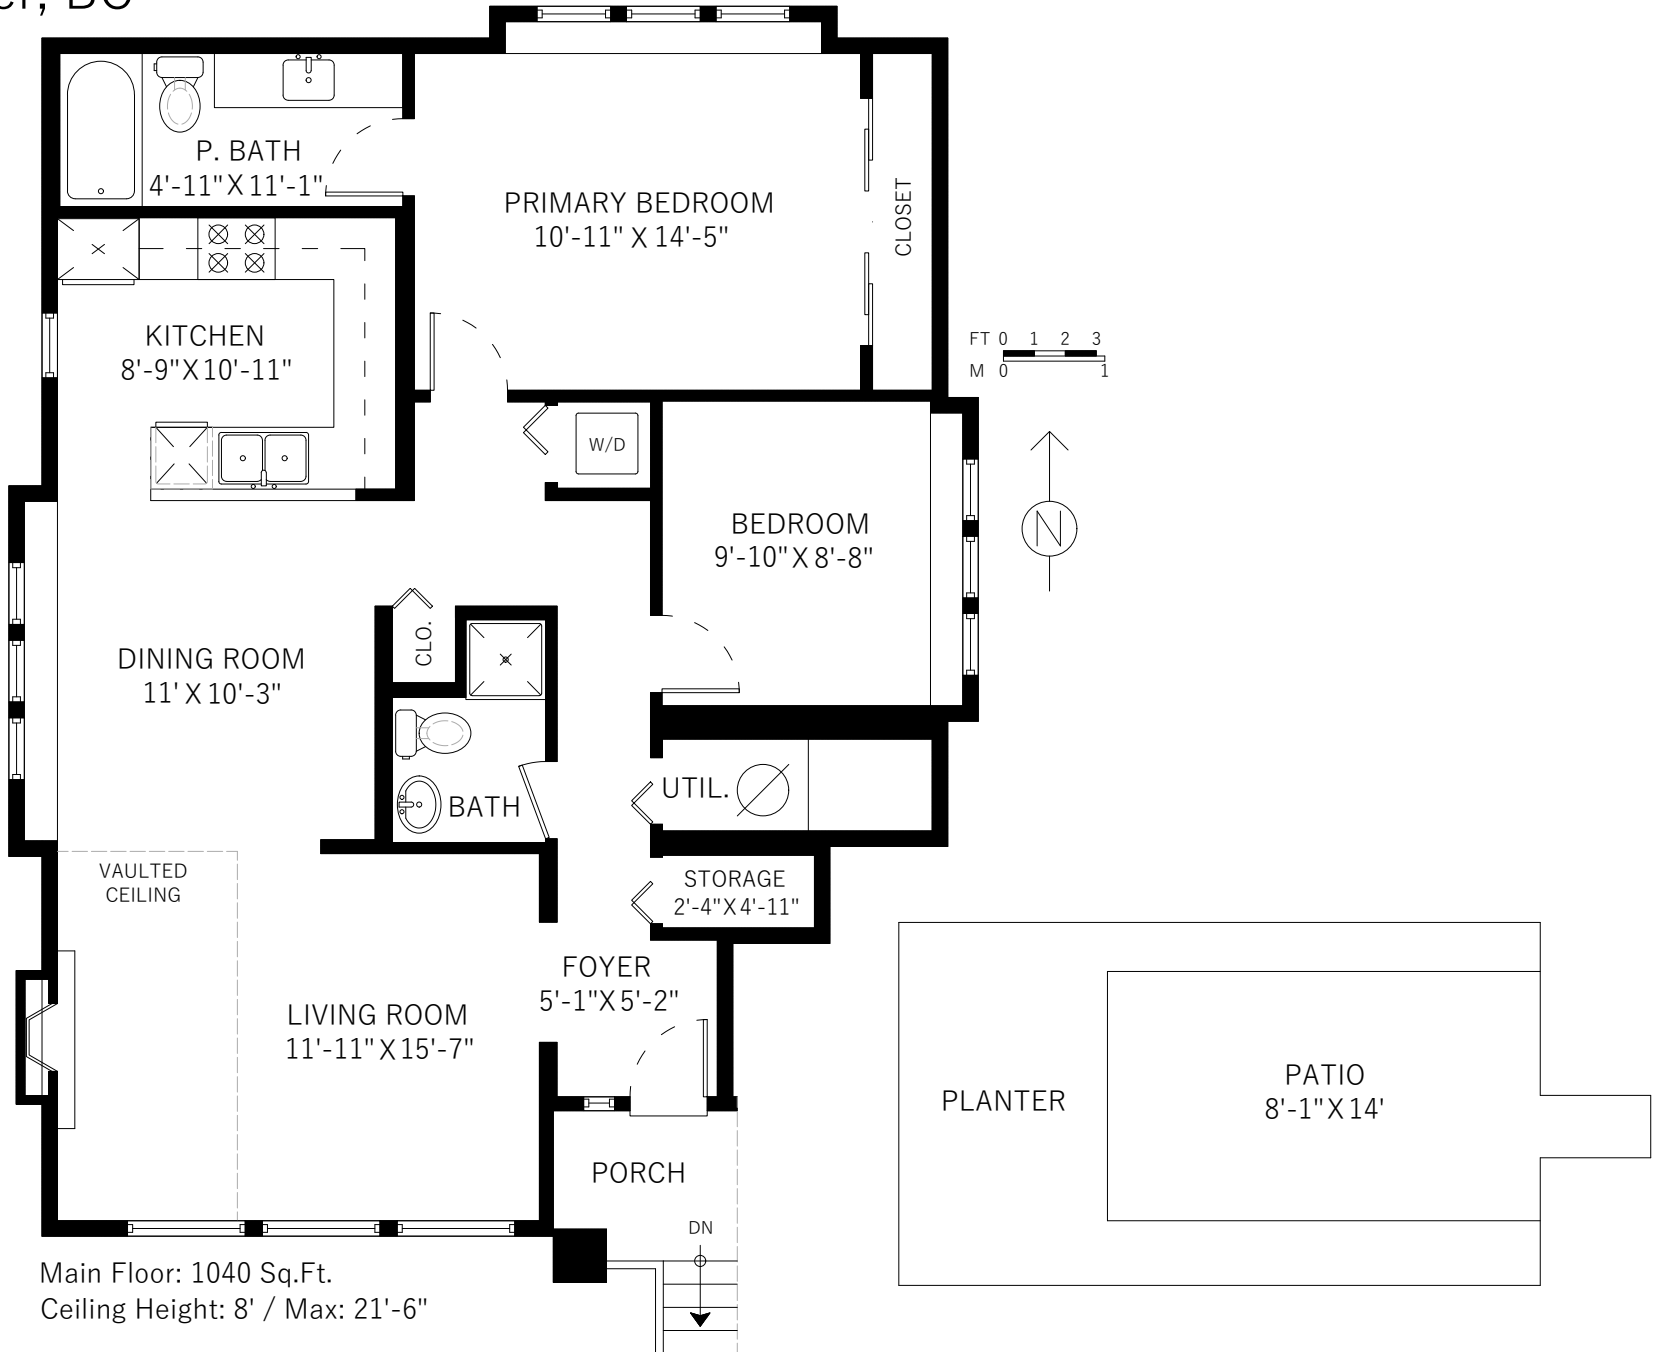

143 W 14th Avenue  
Vancouver, BC

Main Floor  
Patio

1040 SQ.FT.  
120 SQ.FT.

Main Floor: 1040 Sq.Ft.  
Ceiling Height: 8' / Max: 21'-6"