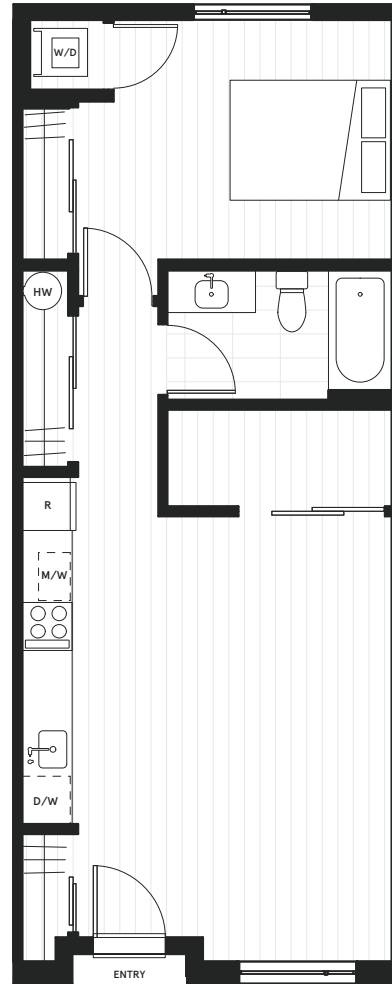

A2

ARNE

1 BEDROOM + DEN

Interior: 647 SF

South Building
Level 1