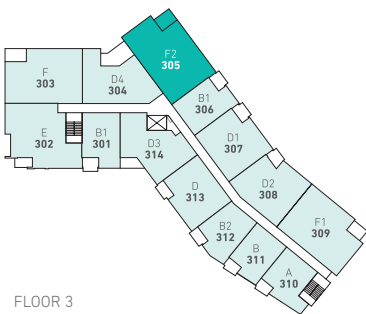

3 BEDROOM + FLEX | 2 BATH

INTERIOR: 1,260 SQFT | EXTERIOR: 75 SQFT | TOTAL: 1,335 SQFT

FLOOR 3

FLOOR 4

Dimensions, sizes, specifications, layouts, and materials are approximate only and subject to change without notice. E. & O.E.