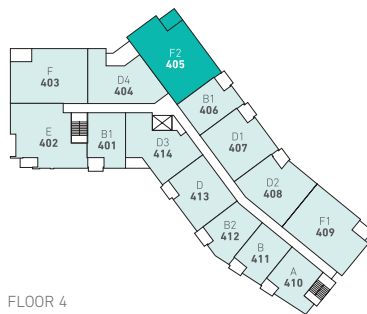

3 BEDROOM + FLEX | 2 BATH

INTERIOR: 1,260 SQFT | EXTERIOR: 75 SQFT | TOTAL: 1,335 SQFT

FLOOR 3

FLOOR 4

Dimensions, sizes, specifications, layouts, and materials are approximate only and subject to change without notice. E. & O.E.