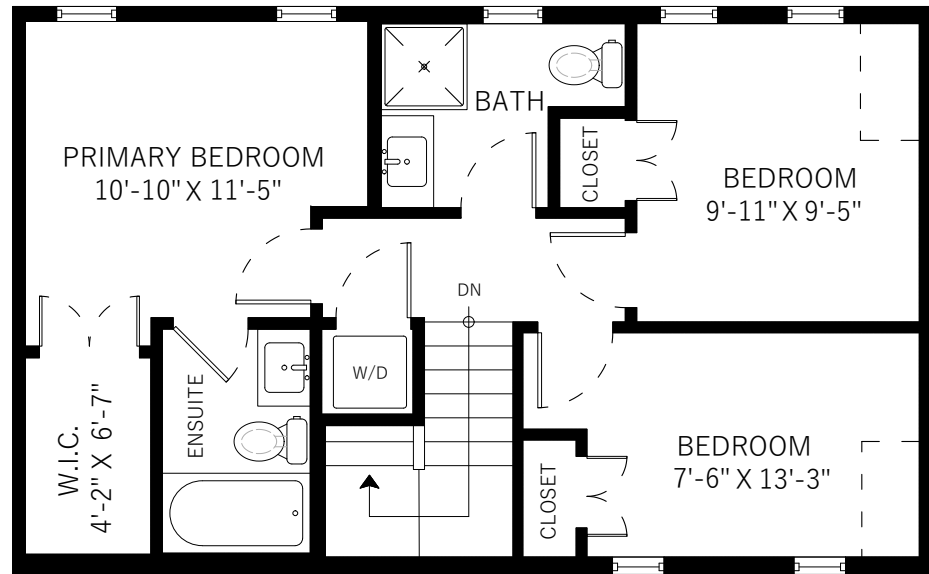

3788 Fleming Street

Vancouver, BC

Upper Floor: 564 Sq.Ft.
Ceiling Height: 10'-3"

Main Floor: 585 Sq.Ft.
Ceiling Height: 9'

Main Floor	585 SQ.FT.
Upper Floor	564 SQ.FT.
Total	1149 SQ.FT.

Patio	209 SQ.FT.
Porch	34 SQ.FT.
Total Extras	243 SQ.FT.

Restricted Headroom 24 SQ.FT.